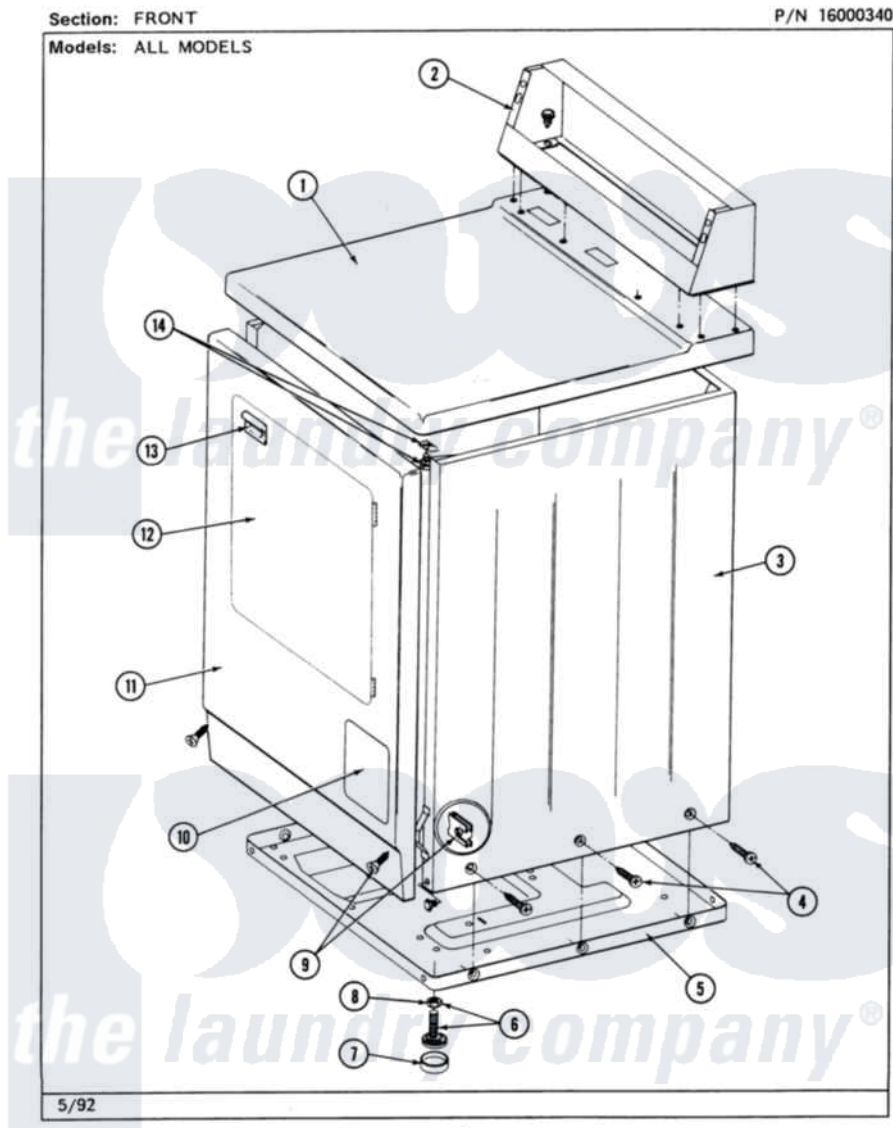

Maytag MDE26CSADL 01 - FRONT

2

Maytag [Commercial Maytag MDE26CSADL Dryer Parts](#) Parts Diagram 01 - FRONT
Click on the part number to view part

Item	Original Part Number	Replaced By	Status	Part Description
001	307104			Top Cover Assembly
"	NLA		Not Available	(ALM)
002	212276	W10116760		Screw
"	NLA		Not Available	CONTROL COVER (WHT)
003	NLA		Not Available	CABINET (WHT)
"	Y310632	1163839		Screw
004	213007			Xfor Cabinet See Cabinet, Back
005	Y303361		Not Available	BASE ASSY. (UPPER & LOWER)
006	Y305086			Adjustable Leg And Nut
007	Y314137			Foot, Rubber
008	Y052740	62739		Nut, Lock
009	204439			Screw And Fstner Assembly
010	302542		Not Available	PART NOT USED. (DG ONLY)
"	302542L		Not Available	PART NOT USED. (DG ONLY)
"	302542M		Not Available	ACCESS DOOR-HARVEST

		Not Available	WHEAT
"	NLA	Not Available	ACCESS DOOR (WHT)
011	NLA	Not Available	PANEL, FRONT (WHT)
012	308061	Not Available	DOOR ASSY. COMPLETE (WHT)
"	NLA	Not Available	(ALM)
013	314946		Handle White
"	314972		Handle Door ALM
"	NLA	Not Available	(H. WHEAT)
014	204445		Screw And Fastener Assembly