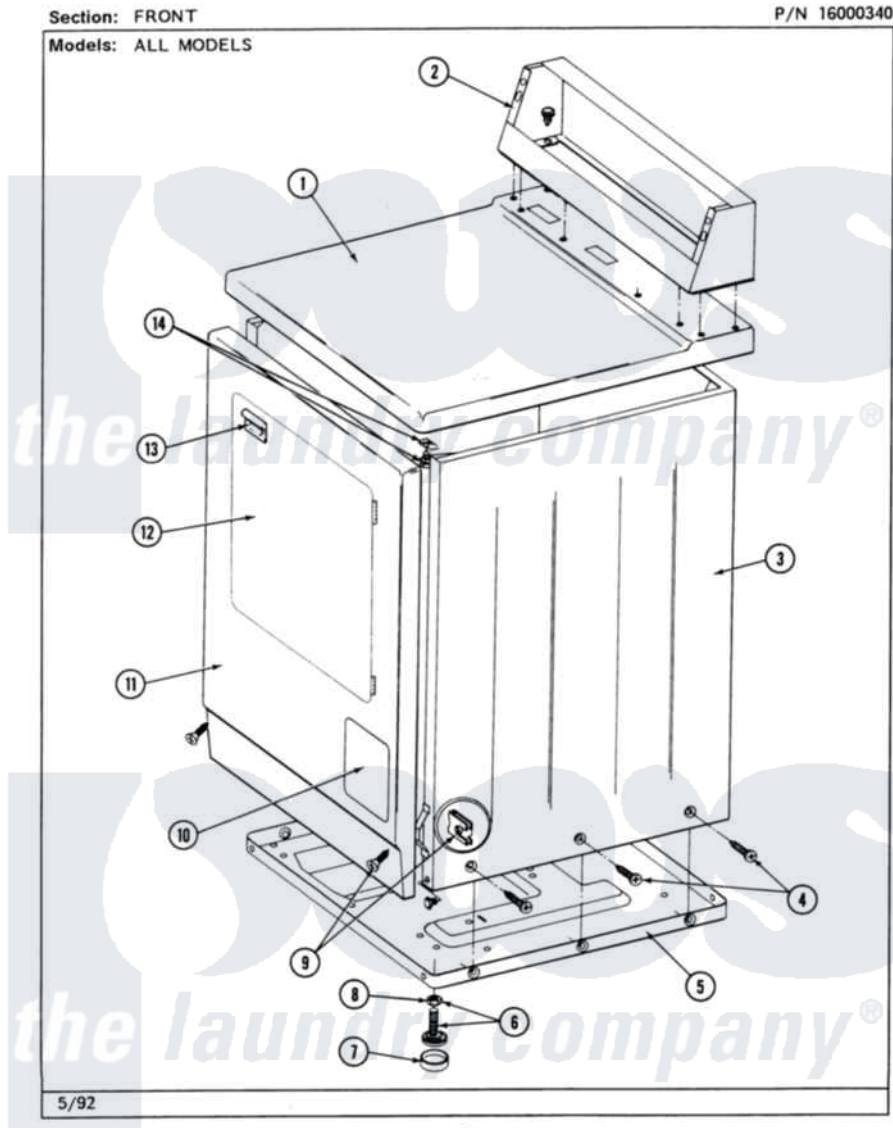

Maytag MDE26CSADW 01 - FRONT

2

Maytag [Commercial Maytag MDE26CSADW Dryer Parts](#) Parts Diagram 01 - FRONT
Click on the part number to view part

Item	Original Part Number	Replaced By	Status	Part Description
001	307104			Top Cover Assembly
"	NLA		Not Available	(ALM)
002	212276	W10116760		Screw
"	NLA		Not Available	CONTROL COVER (WHT)
003	NLA		Not Available	CABINET (WHT)
"	Y310632	1163839		Screw
004	213007			Xfor Cabinet See Cabinet, Back
005	Y303361		Not Available	BASE ASSY. (UPPER & LOWER)
006	Y305086			Adjustable Leg And Nut
007	Y314137			Foot, Rubber
008	Y052740	62739		Nut, Lock
009	204439			Screw And Fstner Assembly
010	302542		Not Available	PART NOT USED. (DG ONLY)
"	302542L		Not Available	PART NOT USED. (DG ONLY)
"	302542M		Not Available	ACCESS DOOR-HARVEST

		Not Available	WHEAT
"	NLA	Not Available	ACCESS DOOR (WHT)
011	NLA	Not Available	PANEL, FRONT (WHT)
012	308061	Not Available	DOOR ASSY. COMPLETE (WHT)
"	NLA	Not Available	(ALM)
013	314946		Handle White
"	314972		Handle Door ALM
"	NLA	Not Available	(H. WHEAT)
014	204445		Screw And Fastener Assembly