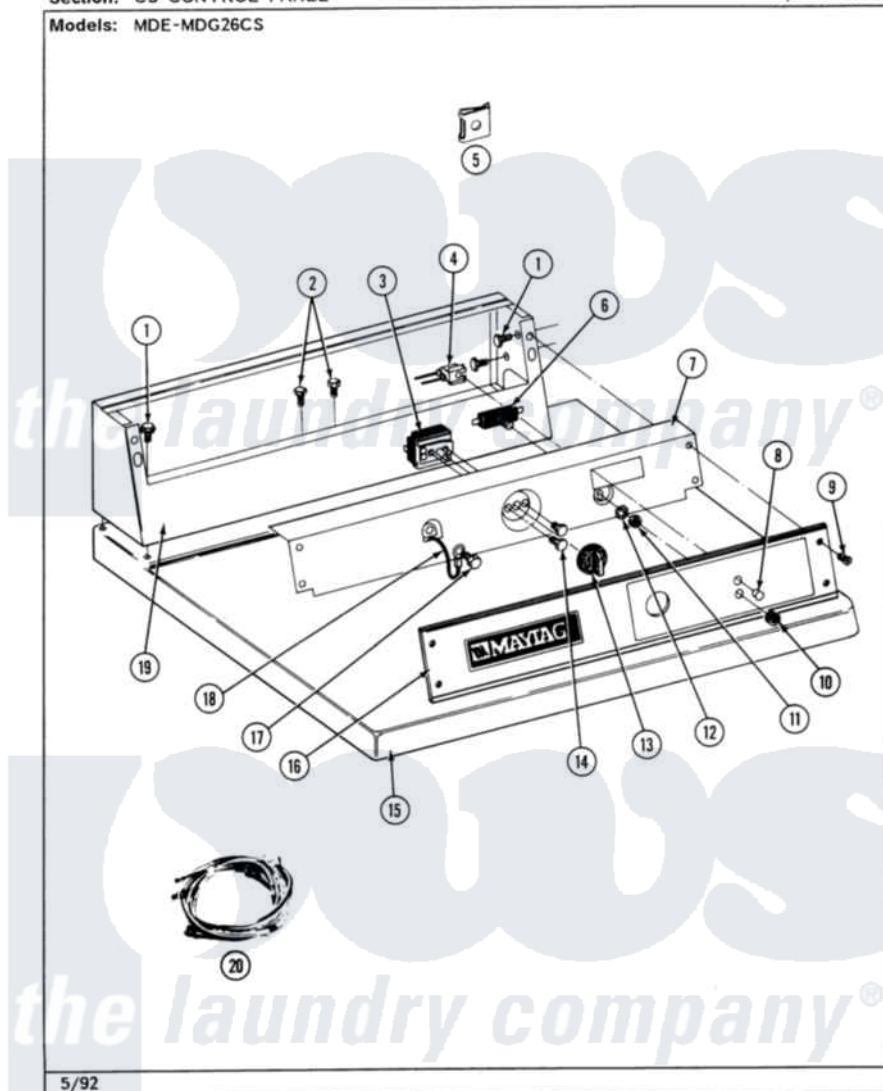

Maytag MDE26CSADW 03 - CS CONTROL PANEL

Section: CS CONTROL PANEL

P/N 16000340

Models: MDE-MDG26CS

6

Maytag [Commercial Maytag MDE26CSADW Dryer Parts](#) Parts Diagram 03 - CS CONTROL PANEL

[Click on the part number to view part](#)

Item	Original Part Number	Replaced By	Status	Part Description
001	212276	W10116760		Screw
002	211294	90767		Screw, 8A X 3/8 HeX Washer Head Tapping
003	307237	W10327105		Switch, Cycle Selection
004	Y305396		Not Available	LAMP, INDICATOR
005	215003			Fastener, Panel And Bracket
006	306940	W10149462		Switch, Push-To-Start
007	314912		Not Available	BRACKET, CONTROL PANEL (WHT)
"	NLA		Not Available	(ALM)
008	215564			Lens, Indicator Light
009	212277			Screw, No.8 X 1/2 Inch
010	Y312702			Knurled Nut, Start Switch
011	Y312706	422617		Nut
012	312751			Lockwasher, Start Switch
013	306938			Knob, Selector Switch
014	Y313588	488234		Screw 8-32 X 1/4

015	307105	Not Available	COVER, TOP ASSY. (WHT)
"	NLA	Not Available	(ALM)
016	NLA	Not Available	CONTROL PANEL
017	211252		Screw, Ground Wire
018	205810		Wire, Ground
019	NLA	Not Available	CONTROL COVER (WHT)
020	307280		Harness, Wire
"	Y308315		WIRE HARNESS---NA