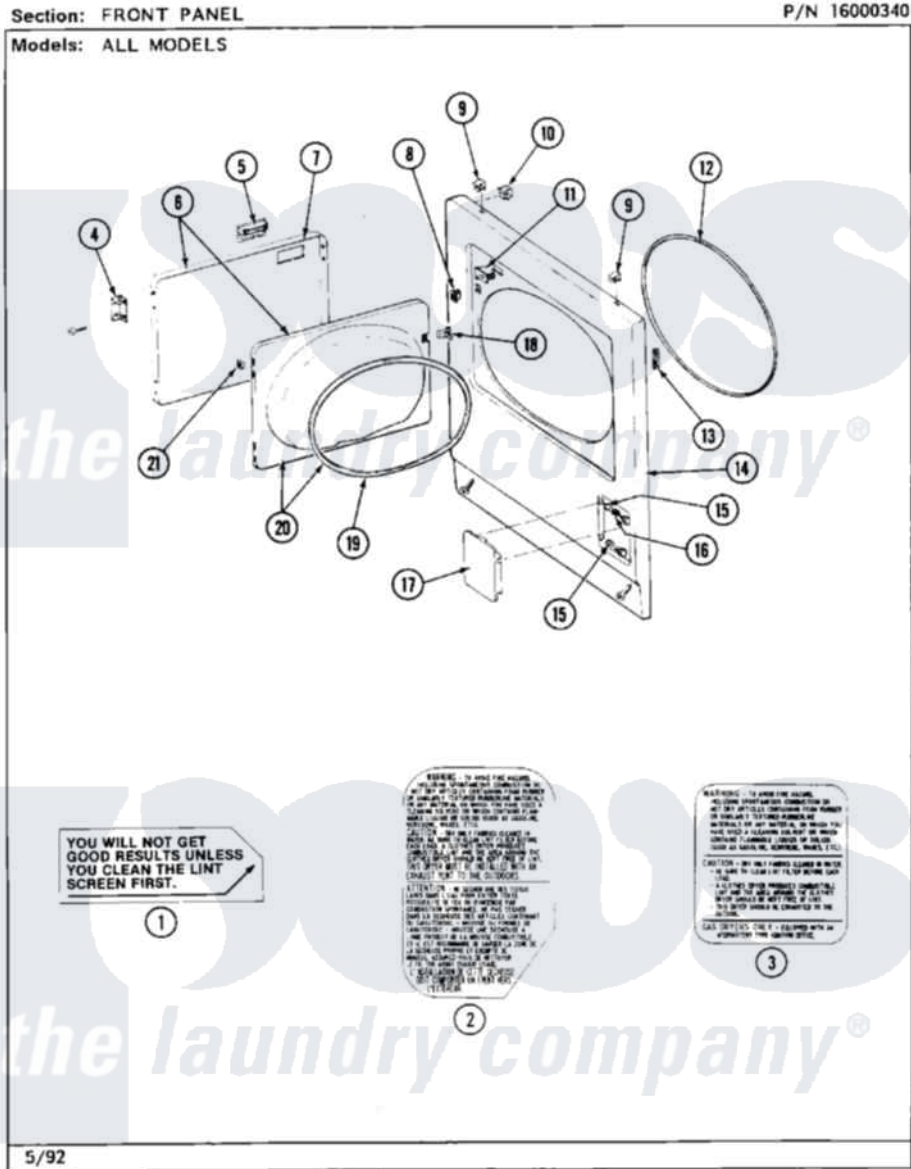

Maytag MDE26CSADW 05 - FRONT PANEL

24

Maytag [Commercial Maytag MDE26CSADW Dryer Parts](#) Parts Diagram 05 - FRONT PANEL
Click on the part number to view part

Item	Original Part Number	Replaced By	Status	Part Description
001	Y313340			LABEL, LINT SCREEN INSTRUCTION
002	314941		Not Available	LABEL, INSTRUCTION
003	NLA		Not Available	INSTRUCTION LABEL
004	307099	33001230		Hinge, Door
"	Y314062			Screw, Door Hinge And Panel
005	312960	489355		Screw, 8 X 1/2
"	314946			Handle White
"	314972			Handle Door ALM
"	NLA		Not Available	(H. WHEAT)
006	NLA		Not Available	(ALM)
"	Y307111		Not Available	DOOR ASSY. COMPLETE (WHT)
007	314966			Panel, Outer
"	NLA		Not Available	(ALM)
008	306436			Door Latch Kit--W
009	212982	22001650		Fastener, Spring

010	Y310376			Clip, Door Switch Harness
011	Y305753	W10169313		Switch-Dor
012	314937			Seal, Front Panel
013	Y313907			Fastener, Twin
014	204439			Screw And Fstner Assembly
"	NLA		Not Available	PANEL, FRONT (WHT)
015	212949	22001866		Screw, Relay
"	312301		Not Available	BUSHING FOR ACCESS STUD
"	NLA		Not Available	BUSHING, ACCESS STUD
016	312369			Sleeve, Access Panel Stud Part Not Used
017	302542		Not Available	PART NOT USED. (DG ONLY)
"	302542L		Not Available	PART NOT USED. (DG ONLY)
"	302542M		Not Available	ACCESS DOOR-HARVEST WHEAT
"	NLA		Not Available	ACCESS DOOR (WHT)
018	314936	33001305		Strike, Door
"	314944	33001305		Strike, Door
019	314935	33001192		Seal, Door
020	307098		Not Available	DOOR, INNER (W/SEAL)
021	Y313910			Clip, Door Liner To Outer Panel