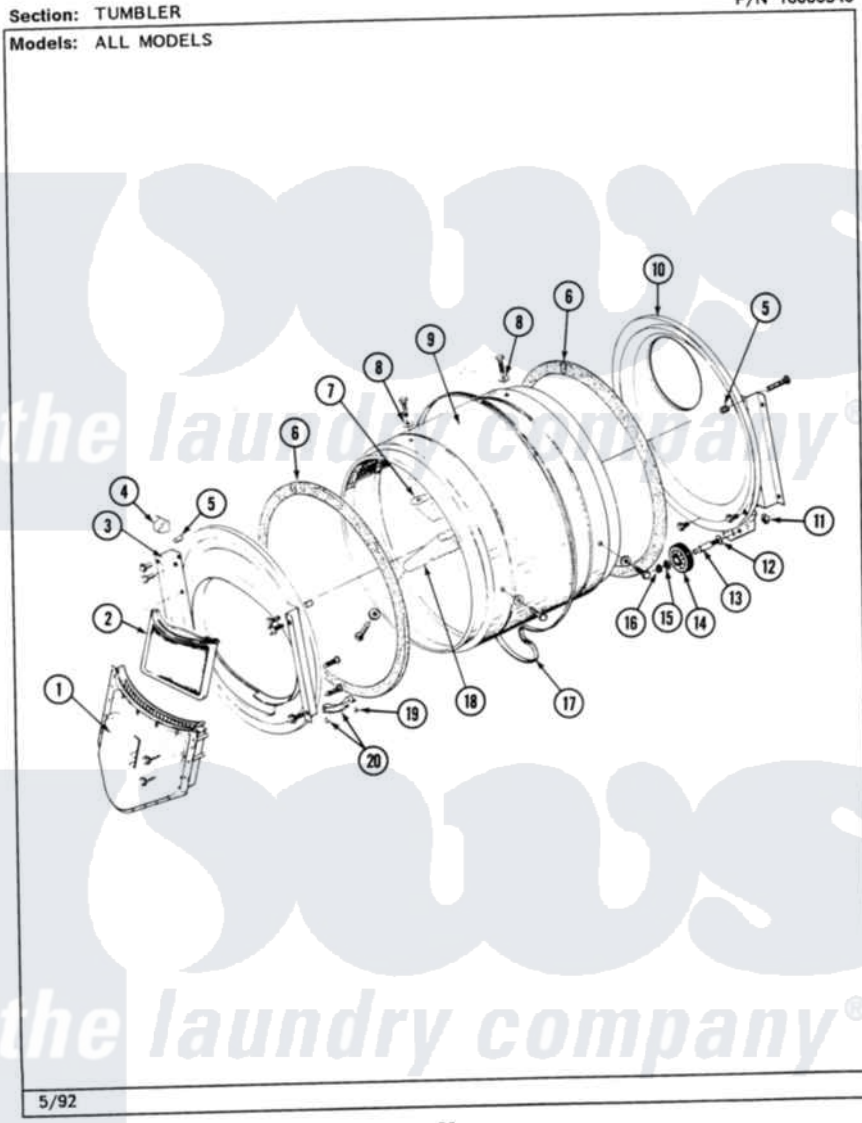

Maytag MDE26CSADW 06 - TUMBLER

P/N 16000340

26

Maytag [Commercial Maytag MDE26CSADW Dryer Parts](#) Parts Diagram 06 - TUMBLER
Click on the part number to view part

Item	Original Part Number	Replaced By	Status	Part Description
001	Y307112	33001016		Outlet Duct Assembly
"	Y314110	33002917		Screw, No.10-16
002	307108	33002970		Lint Filte
003	307109	33001179		Front, Tumbler
"	Y313561			Screw---NA
"	NLA		Not Available	SCREW
"	Y310632	1163839		Screw
004	Y310376			Clip, Door Switch Harness
005	NLA		Not Available	COVER, THREAD
006	314820			Seal, Tumbler
007	314803	33001012		Baffle
"	Y310759			Screw, Tumbler Baffles
008	314158			Washer, Baffle To Tumbler
009	306663		Not Available	TUMBLER W/BAFFLES
"	314802		Not Available	TUMBLER W/OUT BAFFLES
010	211294	90767		Screw, 8A X 3/8 HeX Washer Head Tapping

"	Y307114	33001178	Back, Tumbler
"	Y308544	33001178	Back, Tumbler
011	312538	33001443	Nut, Hex
012	Y313347	312535	Washer, Vault Mounting Brk.
013	Y312948	6-3129480	Shaft- Tumbler
014	Y303373	12001541	Drum Roller/Washer Assembly--W
015	312535		Washer, Vault Mounting Brk.
016	410233	9703438	Ring-Retrn
017	Y312959		Poly "V" Belt For Tumbler
018	314804	33001004	Baffle, Tall
"	Y310759		Screw, Tumbler Baffles
019	210720		Rivet, Bearing To Tumbler Fmt
020	306508		Tumbler Bearing Kit ---W