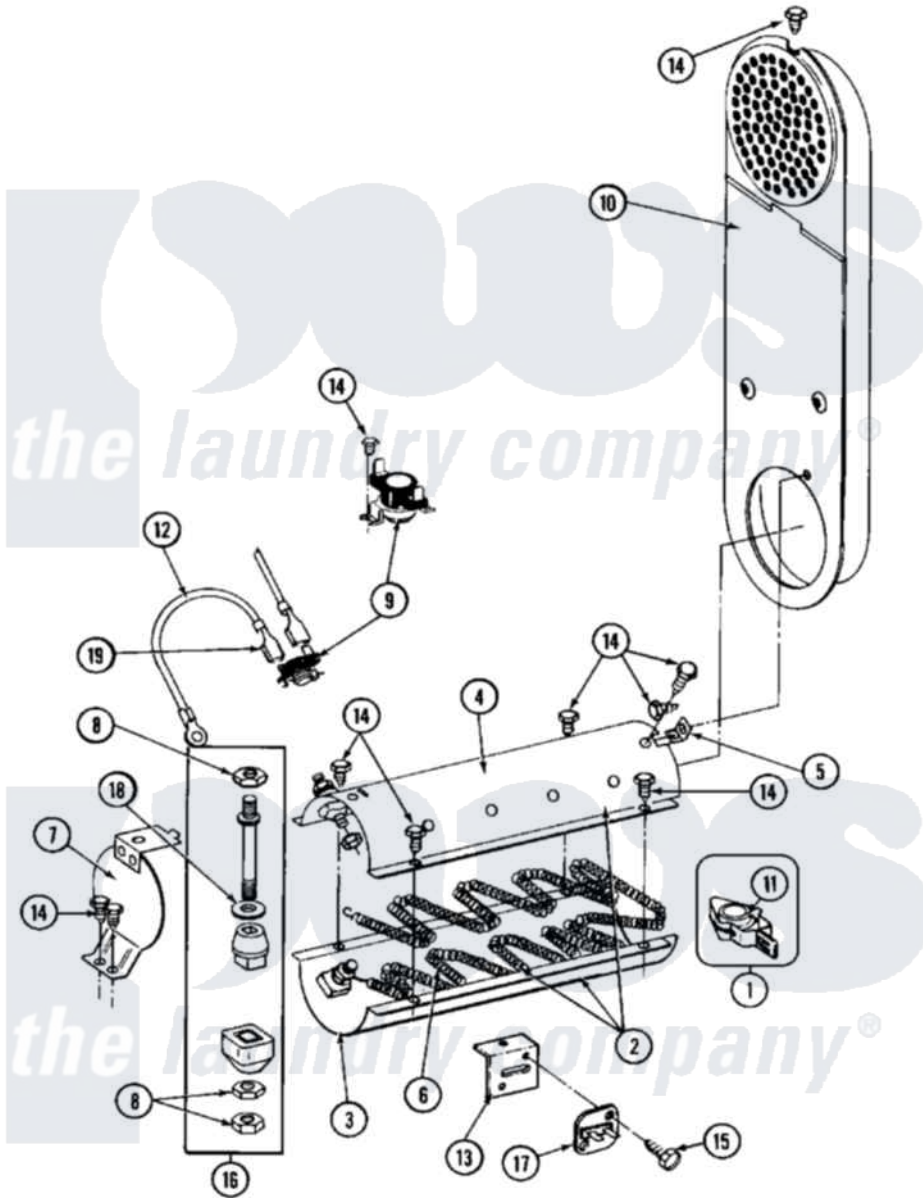

Maytag MDE26CSADW 07 - HEATER (A3 SERIES)

Maytag Commercial Maytag MDE26CSADW Dryer Parts Parts Diagram 07 - HEATER (A3 SERIES)
 Click on the part number to view part

| Item | Original Part Number | Replaced By | Status | Part Description |
|------|-------------------------|-------------------------|---------------|---|
| 001 | 211294 | 90767 | | Screw, 8A X 3/8 HeX Washer Head Tapping |
| 002 | NLA | | Not Available | INLET DUCT ASSY. |
| 003 | 314995 | | | Enclosure, Heater |
| 004 | 315346 | | | Bracket, Thermal Fuse |
| 005 | NLA | | Not Available | SCREW |
| 006 | 307473 | | | Fuse, Thermal |
| 007 | 314998 | | | Insulator, Terminal |
| 008 | 307184 | Y308612 | | Heater Sub-Assembly |
| 009 | 314999 | | | Shield, Radiant |
| 010 | NLA | | Not Available | SCREW |
| 011 | 303896 | | | Hi-Limit Thermostat-Canada |
| " | 308217 | | | Thermostat, Hi-Limit |
| 012 | 307178 | | | Heater Assembly |
| 013 | Y307173 | | | Wire, Jumper |