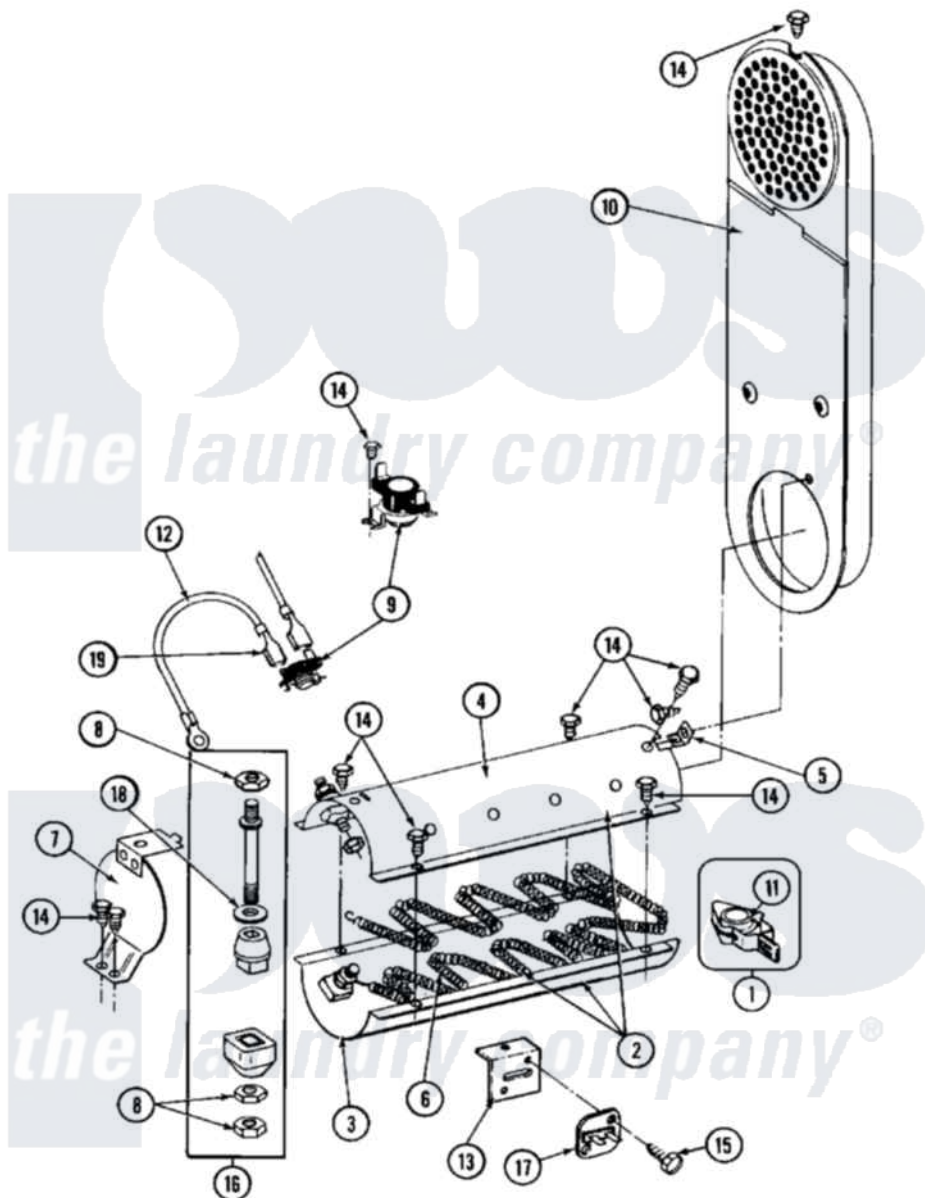

# Maytag MDE26CSADW 10 - HEATER (A0 SERIES)

Maytag Commercial Maytag MDE26CSADW Dryer Parts Parts Diagram 10 - HEATER (A0 SERIES)  
 Click on the part number to view part

Item	Original Part Number	Replaced By	Status	Part Description
001	<a href="#">Y303881</a>			Clip And Insulator Assembly
002	307470	<a href="#">Y303778</a>		Heater Assembly Complete
003	<a href="#">Y313576</a>			Heater Chamber, Bottom
004	Y313575		Not Available	HEATER CHAMBER, TOP
005	<a href="#">Y312890</a>			Retainer, Heater Chamber
006	<a href="#">Y313538</a>			Heater Element 240 Volt
007	304124		Not Available	HEATER SHIELD
008	<a href="#">311484</a>	<a href="#">112432</a>		Nut
009	<a href="#">303896</a>			Hi-Limit Thermostat-Canada
010	NLA		Not Available	INLET DUCT ASSY.
011	<a href="#">Y313270</a>			Insulator For Heater Elemen
012	<a href="#">Y304693</a>			Jumper Wire
013	<a href="#">315046</a>			MOUNTING BRACKET
014	<a href="#">211294</a>	<a href="#">90767</a>		Screw, 8A X 3/8 HeX Washer Head Tapping
015	NLA		Not Available	SCREW
016	<a href="#">Y304596</a>			Terminal Insulator Assembly

017 [307473](#)

Fuse, Thermal

018 [311093](#)

Washer, Terminal Connection

019 [210745](#)

Wire Terminal