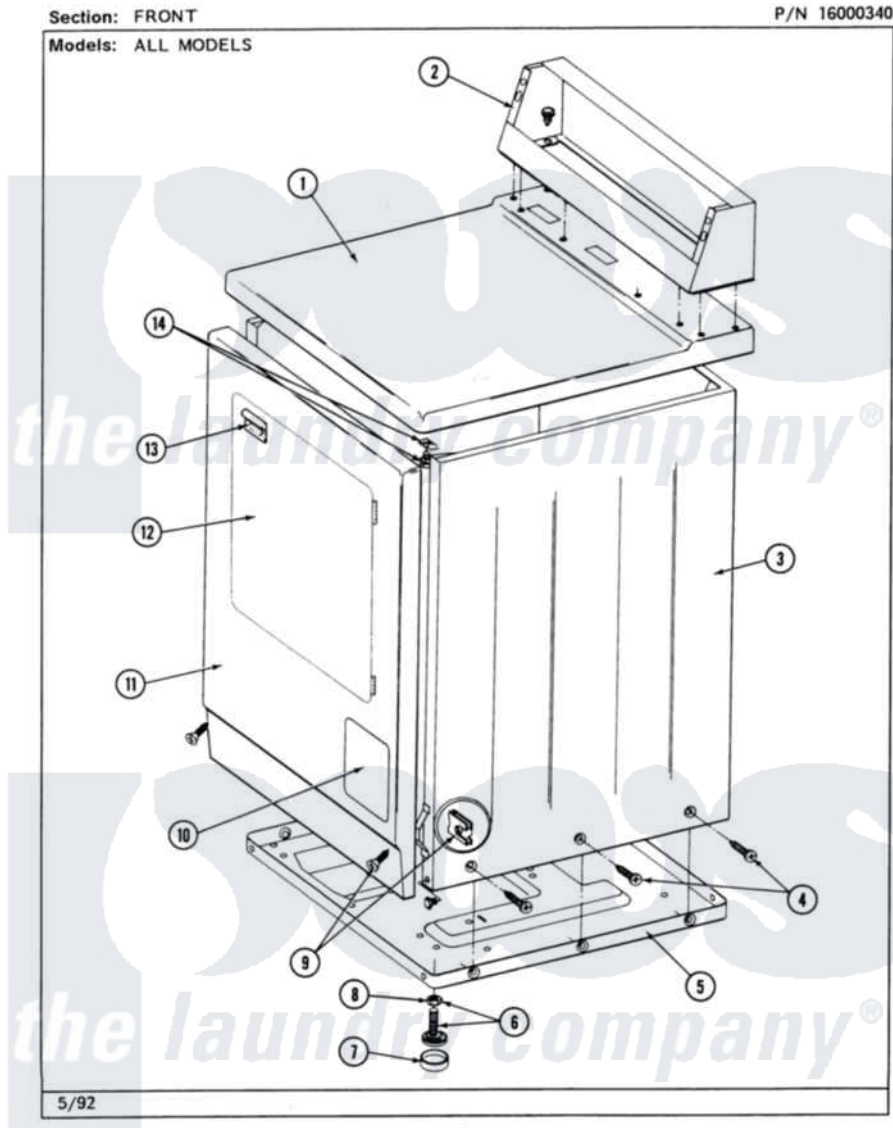

Maytag MDE26CSAEG 01 - FRONT

2

Maytag Commercial Maytag MDE26CSAEG Dryer Parts Parts Diagram 01 - FRONT
Click on the part number to view part

Item	Original Part Number	Replaced By	Status	Part Description
001	307104			Top Cover Assembly
"	NLA		Not Available	(ALM)
002	212276	W10116760		Screw
"	NLA		Not Available	CONTROL COVER (WHT)
003	NLA		Not Available	CABINET (WHT)
"	Y310632	1163839		Screw
004	213007			Xfor Cabinet See Cabinet, Back
005	Y303361		Not Available	BASE ASSY. (UPPER & LOWER)
006	Y305086			Adjustable Leg And Nut
007	Y314137			Foot, Rubber
008	Y052740	62739		Nut, Lock
009	204439			Screw And Fstner Assembly
010	302542		Not Available	PART NOT USED. (DG ONLY)
"	302542L		Not Available	PART NOT USED. (DG ONLY)
"	302542M		Not Available	ACCESS DOOR-HARVEST

		Not Available	WHEAT
"	NLA	Not Available	ACCESS DOOR (WHT)
011	NLA	Not Available	PANEL, FRONT (WHT)
012	308061	Not Available	DOOR ASSY. COMPLETE (WHT)
"	NLA	Not Available	(ALM)
013	314946		Handle White
"	314972		Handle Door ALM
"	NLA	Not Available	(H. WHEAT)
014	204445		Screw And Fastener Assembly