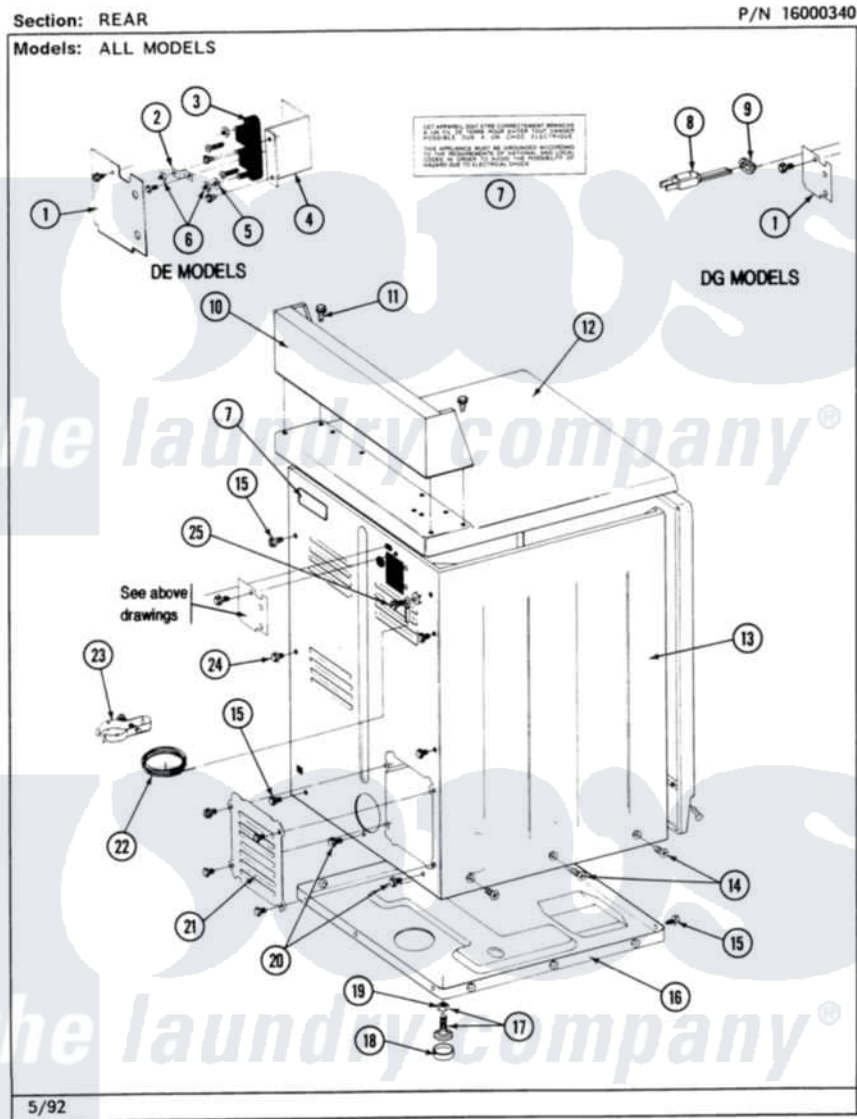

# Maytag MDE26CSAEG 02 - REAR

Maytag [Commercial Maytag MDE26CSAEG Dryer Parts](#) Parts Diagram 02 - REAR  
Click on the part number to view part

Item	Original Part Number	Replaced By	Status	Part Description
001	<a href="#">Y313561</a>			Screw---NA
"	Y312905		Not Available	COVER, TERMINAL
002	Y311423	<a href="#">489483</a>		Screw 10-32 X 1/2
"	<a href="#">Y312184</a>			Strap, Grounding
003	<a href="#">400008</a>			Block, Terminal
"	<a href="#">Y312209</a>	<a href="#">W10001200</a>		Screw
004	<a href="#">Y313561</a>			Screw---NA
"	Y310632	<a href="#">1163839</a>		Screw
"	<a href="#">Y312904</a>			Bracket, Terminal Block
005	<a href="#">Y311270</a>			Washer, Terminal Block
006	<a href="#">311484</a>	<a href="#">112432</a>		Nut
007	<a href="#">214519</a>			LABEL, ELECTRICAL INSTR. PART NOT USED-GAS MODELS ONLY
008	302521		Not Available	CORD, POWER PART NOT USED-GAS MODELS ONLY
"	305168	<a href="#">33002916</a>		Power Cord, Canadian 240V

009	<a href="#">211881</a>		Grommet, Cord Part Not Used- Gas Models Only
010	NLA	Not Available	CONTROL COVER (WHT)
011	212276	<a href="#">W10116760</a>	Screw
012	307105	Not Available	COVER, TOP ASSY. (WHT)
"	NLA	Not Available	(ALM)
013	NLA	Not Available	CABINET (WHT)
014	<a href="#">213007</a>		Xfor Cabinet See Cabinet, Back
015	<a href="#">Y313561</a>		Screw---NA
016	Y303361	Not Available	BASE ASSY. (UPPER & LOWER)
017	<a href="#">Y305086</a>		Adjustable Leg And Nut
018	<a href="#">Y314137</a>		Foot, Rubber
019	<a href="#">Y052740</a>	<a href="#">62739</a>	Nut, Lock
020	Y310632	<a href="#">1163839</a>	Screw
021	<a href="#">211294</a>	<a href="#">90767</a>	Screw, 8A X 3/8 HeX Washer Head Tapping
"	Y312951	Not Available	ACCESS COVER, BACK
"	<a href="#">Y313559</a>		Screw
022	<a href="#">311155</a>		Ground Wire And Clamp
023	<a href="#">301548</a>		Clamp, Ground Wire
"	NLA	Not Available	SCREW
024	Y310632	<a href="#">1163839</a>	Screw
025	NLA	Not Available	SCREW & WASHER ASSY.