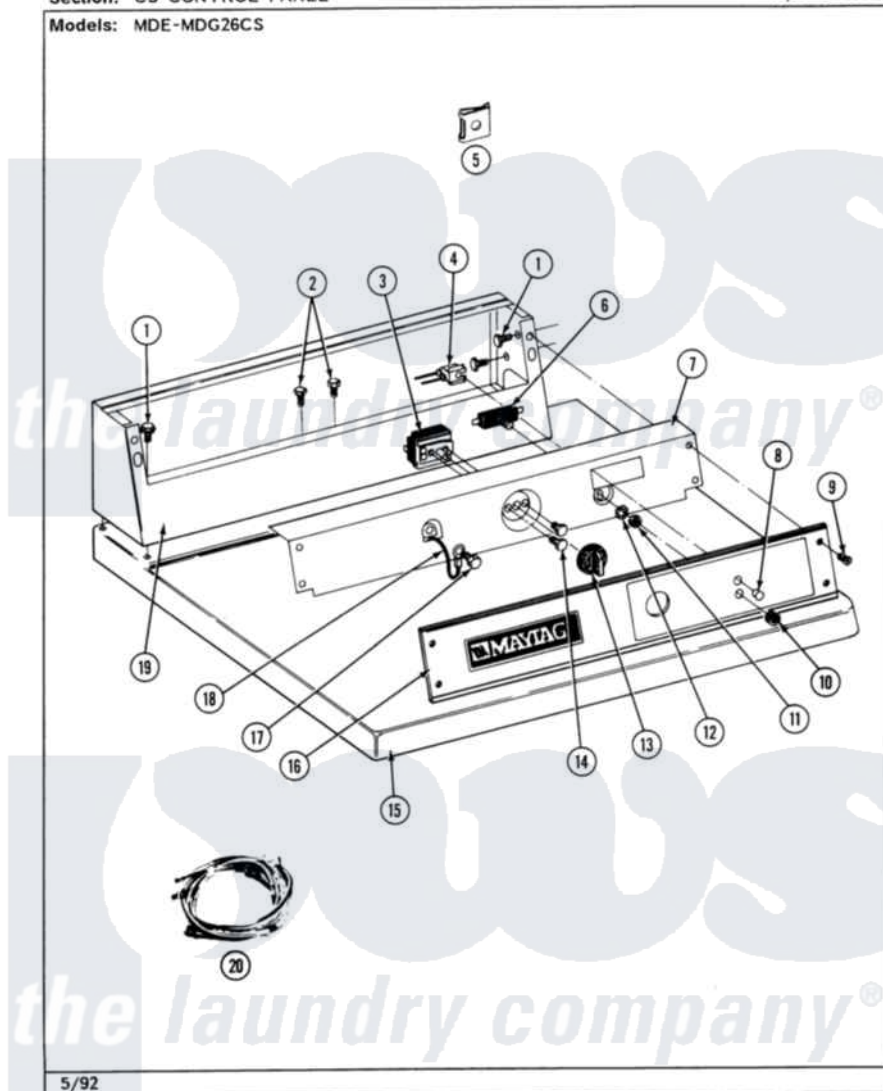

Maytag MDE26CSAEG 03 - CS CONTROL PANEL

Section: CS CONTROL PANEL

P/N 16000340

Models: MDE-MDG26CS

5/92

6

Maytag [Commercial Maytag MDE26CSAEG Dryer Parts](#) Parts Diagram 03 - CS CONTROL PANEL

[Click on the part number to view part](#)

Item	Original Part Number	Replaced By	Status	Part Description
001	212276	W10116760		Screw
002	211294	90767		Screw, 8A X 3/8 HeX Washer Head Tapping
003	307237	W10327105		Switch, Cycle Selection
004	Y305396		Not Available	LAMP, INDICATOR
005	215003			Fastener, Panel And Bracket
006	306940	W10149462		Switch, Push-To-Start
007	314912		Not Available	BRACKET, CONTROL PANEL (WHT)
"	NLA		Not Available	(ALM)
008	215564			Lens, Indicator Light
009	212277			Screw, No.8 X 1/2 Inch
010	Y312702			Knurled Nut, Start Switch
011	Y312706	422617		Nut
012	312751			Lockwasher, Start Switch
013	306938			Knob, Selector Switch
014	Y313588	488234		Screw 8-32 X 1/4

015	307105	Not Available	COVER, TOP ASSY. (WHT)
"	NLA	Not Available	(ALM)
016	NLA	Not Available	CONTROL PANEL
017	211252		Screw, Ground Wire
018	205810		Wire, Ground
019	NLA	Not Available	CONTROL COVER (WHT)
020	NLA	Not Available	MAIN WIRE HARNESS
"	Y308297		Wire Harness, Main