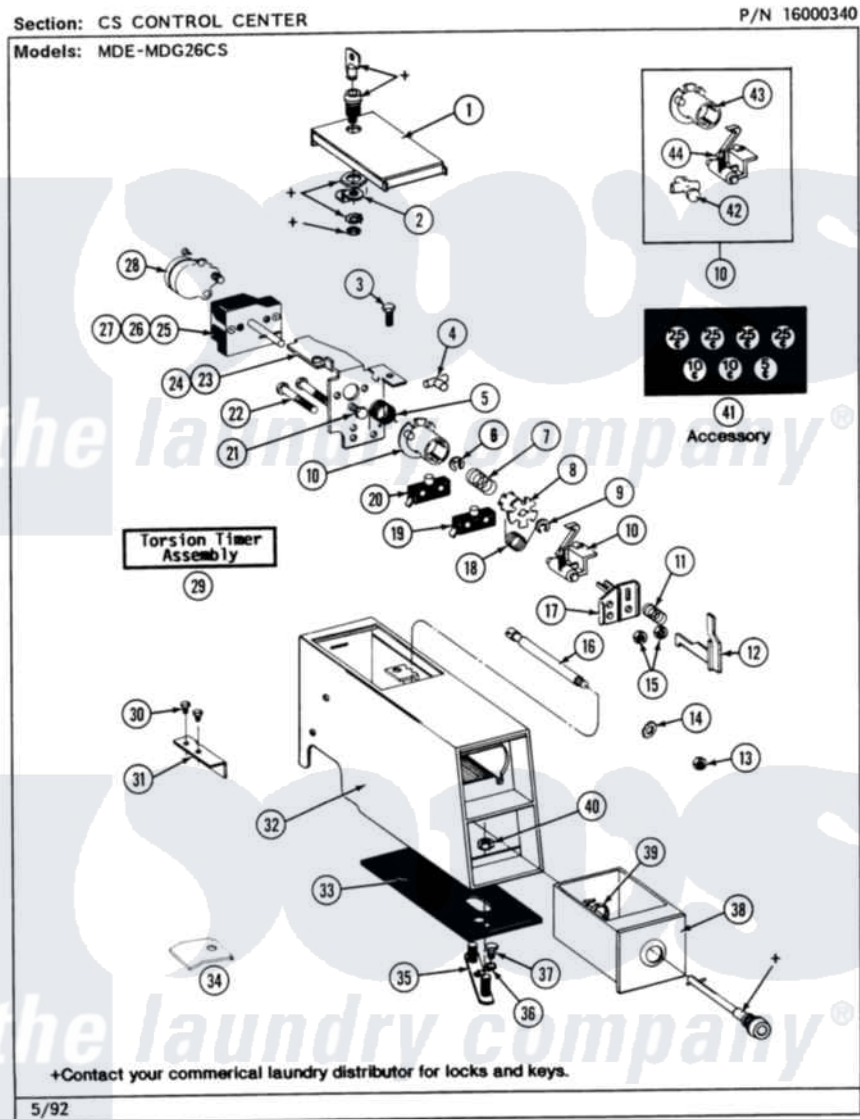

Maytag MDE26CSAEG 04 - CS CONTROL CENTER

14

Maytag [Commercial Maytag MDE26CSAEG Dryer Parts](#) Parts Diagram 04 - CS CONTROL CENTER
Click on the part number to view part

Item	Original Part Number	Replaced By	Status	Part Description
001	203188		Not Available	TIMER ACCESS DOOR (WHT)
"	203188L		Not Available	ACCESS DOOR-ALMOND
"	203188M		Not Available	ACCESS DOOR-HARVEST WHEAT
002	213750	W10133266		Cam-Lock
003	211168	W10139210		Screw, 8-18 X 5/16
004	314335			Peg, Tine Adjustment
005	314331			Spring, Torsion Return
006	Y312270			Clip, Spring Retainer
007	211065			Spring, Index Wheel
008	314330		Not Available	DRIVER FOR INDEX WHEEL (NOT INCLUDED W/KIT)
009	211790			Lock Ring For Timer Shaft
010	306104			Actuator Switch Kit
011	NLA		Not Available	HELICAL SPRING ----N
012	314337	33002968		Slider