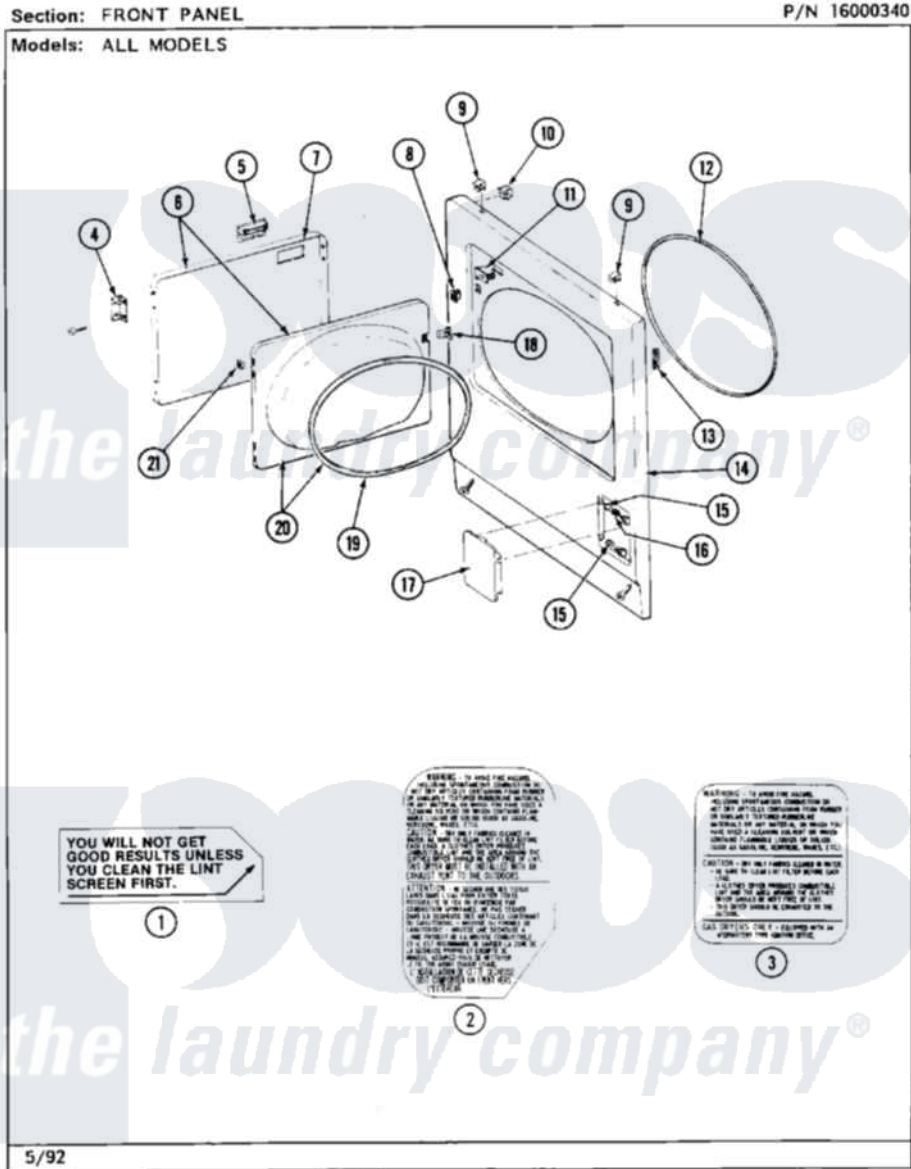

Maytag MDE26CSAEG 05 - FRONT PANEL

24

Maytag [Commercial Maytag MDE26CSAEG Dryer Parts](#) Parts Diagram 05 - FRONT PANEL
Click on the part number to view part

Item	Original Part Number	Replaced By	Status	Part Description
001	Y313340			LABEL, LINT SCREEN INSTRUCTION
002	314941		Not Available	LABEL, INSTRUCTION
003	314942			INSTRUCTION LABEL
"	NLA		Not Available	INSTRUCTION LABEL
004	307099	33001230		Hinge, Door
"	Y314062			Screw, Door Hinge And Panel
005	312960	489355		Screw, 8 X 1/2
"	314946			Handle White
"	314972			Handle Door ALM
"	NLA		Not Available	(H. WHEAT)
006	NLA		Not Available	(ALM)
"	Y307111		Not Available	DOOR ASSY. COMPLETE (WHT)
007	314966			Panel, Outer
"	NLA		Not Available	(ALM)
008	306436			Door Latch Kit--W

009	212982	22001650		Fastener, Spring
010	Y310376			Clip, Door Switch Harness
011	Y305753	W10169313		Switch-Dor
012	314937			Seal, Front Panel
013	Y313907			Fastener, Twin
014	204439			Screw And Fstner Assembly
"	NLA		Not Available	PANEL, FRONT (WHT)
015	212949	22001866		Screw, Relay
"	312301		Not Available	BUSHING FOR ACCESS STUD
"	NLA		Not Available	BUSHING, ACCESS STUD
016	312369			Sleeve, Access Panel Stud Part Not Used
017	302542		Not Available	PART NOT USED. (DG ONLY)
"	302542L		Not Available	PART NOT USED. (DG ONLY)
"	302542M		Not Available	ACCESS DOOR-HARVEST WHEAT
"	NLA		Not Available	ACCESS DOOR (WHT)
018	314936	33001305		Strike, Door
"	314944	33001305		Strike, Door
019	314935	33001192		Seal, Door
020	307098		Not Available	DOOR, INNER (W/SEAL)
021	Y313910			Clip, Door Liner To Outer Panel