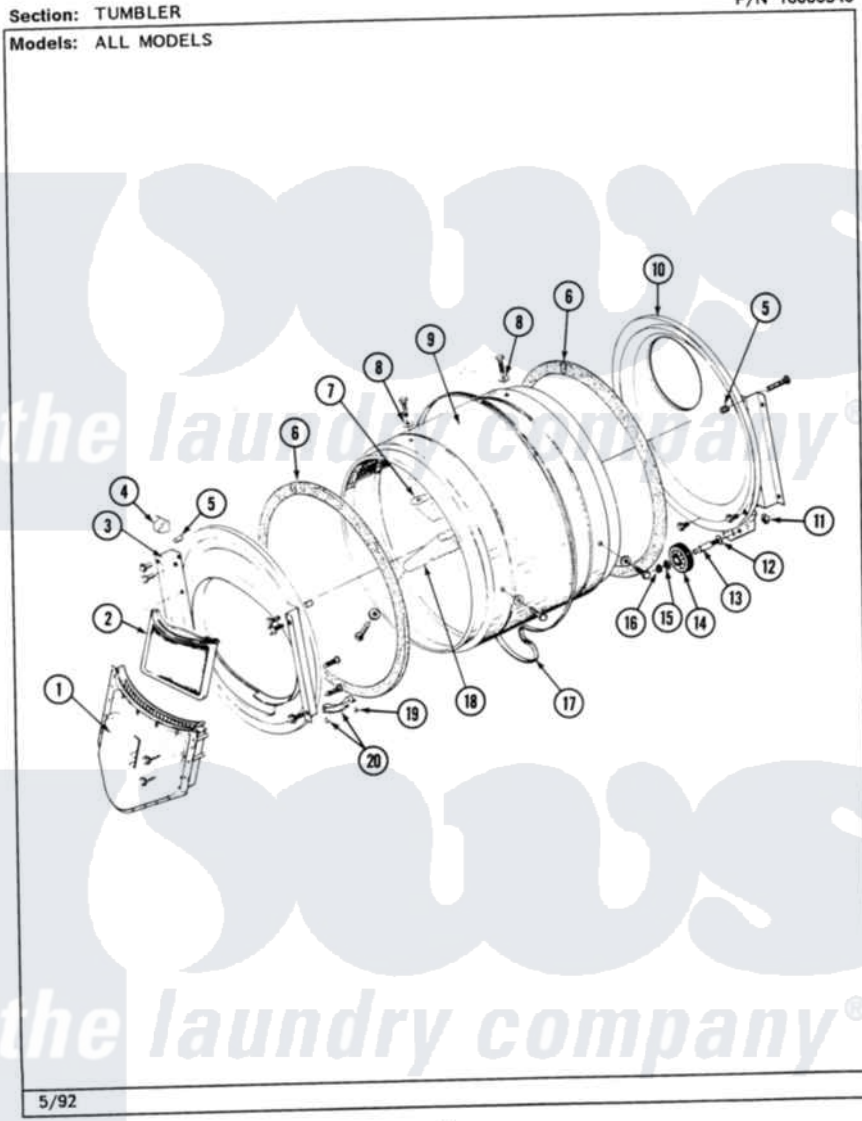

Maytag MDE26CSAEG 06 - TUMBLER

P/N 16000340

26

Maytag [Commercial Maytag MDE26CSAEG Dryer Parts](#) Parts Diagram 06 - TUMBLER
Click on the part number to view part

Item	Original Part Number	Replaced By	Status	Part Description
001	Y307112	33001016		Outlet Duct Assembly
"	Y314110	33002917		Screw, No.10-16
002	307108	33002970		Lint Filte
003	307109	33001179		Front, Tumbler
"	Y313561			Screw---NA
"	NLA		Not Available	SCREW
"	Y310632	1163839		Screw
004	Y310376			Clip, Door Switch Harness
005	NLA		Not Available	COVER, THREAD
006	314820			Seal, Tumbler
007	314803	33001012		Baffle
"	Y310759			Screw, Tumbler Baffles
008	314158			Washer, Baffle To Tumbler
009	306663		Not Available	TUMBLER W/BAFFLES
"	314802		Not Available	TUMBLER W/OUT BAFFLES
010	211294	90767		Screw, 8A X 3/8 HeX Washer Head Tapping

"	Y307114	33001178	Back, Tumbler
"	Y308544	33001178	Back, Tumbler
011	312538	33001443	Nut, Hex
012	Y313347	312535	Washer, Vault Mounting Brk.
013	Y312948	6-3129480	Shaft- Tumbler
014	Y303373	12001541	Drum Roller/Washer Assembly--W
015	312535		Washer, Vault Mounting Brk.
016	410233	9703438	Ring-Retrn
017	Y312959		Poly "V" Belt For Tumbler
018	314804	33001004	Baffle, Tall
"	Y310759		Screw, Tumbler Baffles
019	210720		Rivet, Bearing To Tumbler Fmt
020	306508		Tumbler Bearing Kit ---W