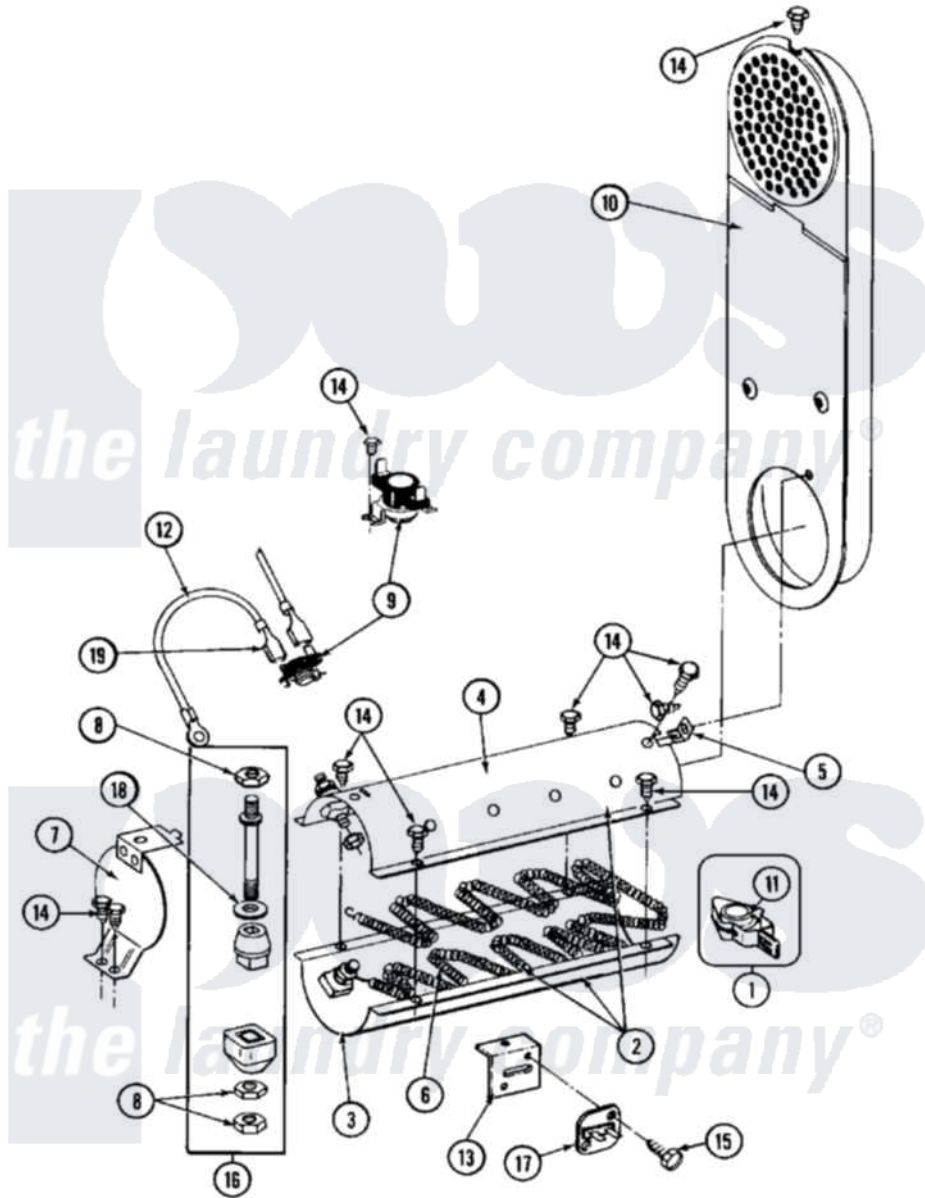

# Maytag MDE26CSAEG 07 - HEATER (A3 SERIES)

Maytag Commercial Maytag MDE26CSAEG Dryer Parts Parts Diagram 07 - HEATER (A3 SERIES)  
 Click on the part number to view part

Item	Original Part Number	Replaced By	Status	Part Description
001	<a href="#">211294</a>	<a href="#">90767</a>		Screw, 8A X 3/8 HeX Washer Head Tapping
002	NLA		Not Available	INLET DUCT ASSY.
003	<a href="#">314995</a>			Enclosure, Heater
004	<a href="#">315346</a>			Bracket, Thermal Fuse
005	NLA		Not Available	SCREW
006	<a href="#">307473</a>			Fuse, Thermal
007	<a href="#">314998</a>			Insulator, Terminal
008	307187	<a href="#">W10116747</a>		Heater
009	<a href="#">314999</a>			Shield, Radiant
010	NLA		Not Available	SCREW
011	<a href="#">303396</a>			Thermostat, Hi-Limit
012	<a href="#">307181</a>			Heater Assembly Complete