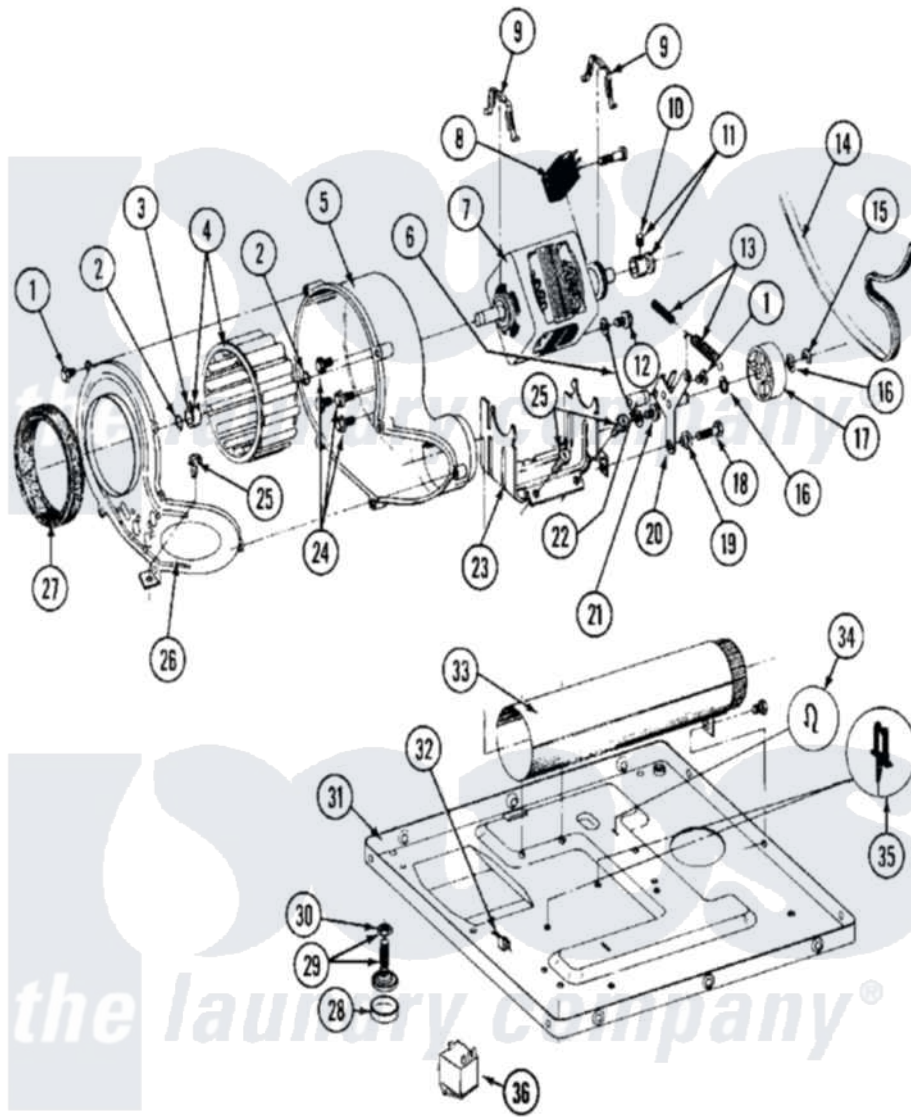

# Maytag MDE26CSAEG 08 - MOTOR DRIVE, BLOWER & BASE FRAME

Maytag [Commercial Maytag MDE26CSAEG Dryer Parts](#) Parts Diagram 08 - MOTOR DRIVE, BLOWER & BASE FRAME

Click on the part number to view part

Item	Original Part Number	Replaced By	Status	Part Description
001	Y312961	<a href="#">W10116751</a>		Screw
002	410233	<a href="#">9703438</a>		Ring-Retrn
003	<a href="#">312967</a>			Clamp, Blower Housing
004	<a href="#">Y303836</a>			Blower Wheel Assembly And Clamp
005	<a href="#">Y312893</a>			Housing, Blower
006	<a href="#">901220</a>			Ground Wire
007	<a href="#">Y303358</a>	<a href="#">W10410999</a>		Motor-Drive
008	306207		Not Available	(PROD. No.303358-8 & No.303358-9)
"	NLA		Not Available	SWITCH, MOTOR START-PROD.
"	Y303877		Not Available	SWITCH, MOTOR EXTERNAL START No.303358-2, No.303358-4, 303358-7
"	<a href="#">Y303879</a>			Switch, Motor External Start
009	<a href="#">Y015825</a>			Clip, Motor To Motor Support
010	<a href="#">Y053241</a>			Set Screw, Motor Pulley