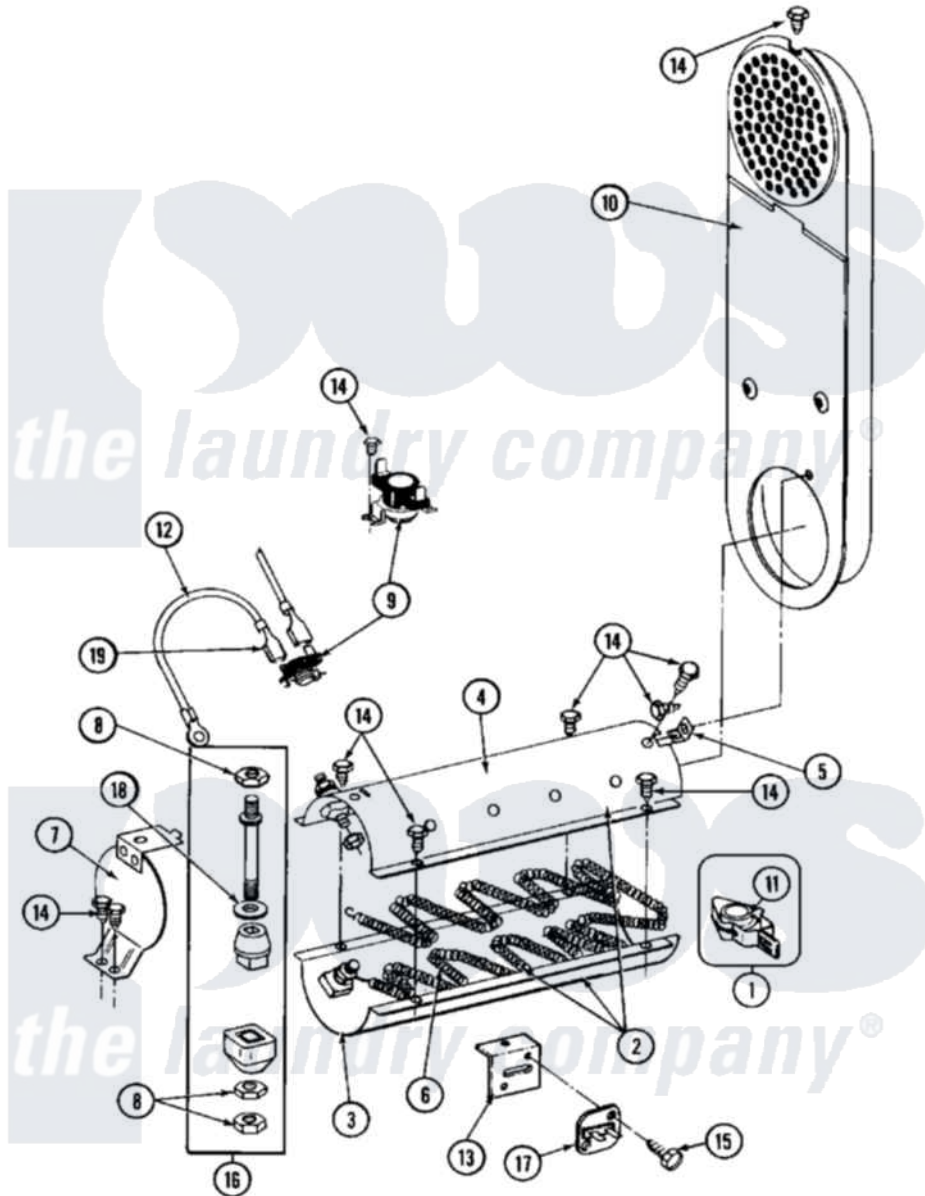

Maytag MDE26CSAEG 10 - HEATER (A0 SERIES)

Maytag Commercial Maytag MDE26CSAEG Dryer Parts Parts Diagram 10 - HEATER (A0 SERIES)
 Click on the part number to view part

Item	Original Part Number	Replaced By	Status	Part Description
001	Y303881			Clip And Insulator Assembly
002	307471			Heater Assembly Complete
003	Y313576			Heater Chamber, Bottom
004	Y313575		Not Available	HEATER CHAMBER, TOP
005	Y312890			Retainer, Heater Chamber
006	Y304837	W10116793		Element
007	304124		Not Available	HEATER SHIELD
008	311484	112432		Nut
009	303396			Thermostat, Hi-Limit
010	NLA		Not Available	INLET DUCT ASSY.
011	Y313270			Insulator For Heater Elemen
012	Y304693			Jumper Wire
013	315046			MOUNTING BRACKET
014	211294	90767		Screw, 8A X 3/8 HeX Washer Head Tapping
015	NLA		Not Available	SCREW
016	Y304596			Terminal Insulator Assembly

017 [307473](#)

Fuse, Thermal

018 [311093](#)

Washer, Terminal Connection

019 [210745](#)

Wire Terminal