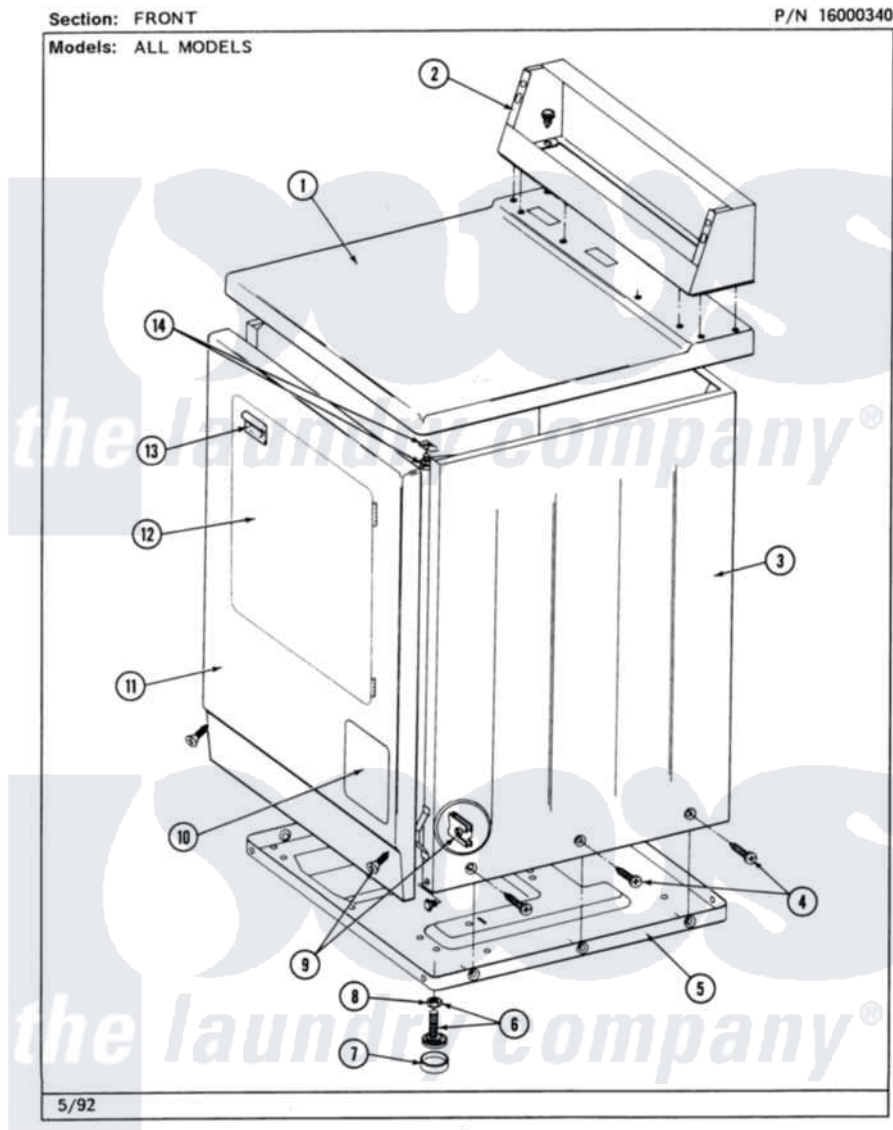

Maytag MDE26CSAEL 01 - FRONT

2

Maytag [Commercial Maytag MDE26CSAEL Dryer Parts](#) Parts Diagram 01 - FRONT
Click on the part number to view part

Item	Original Part Number	Replaced By	Status	Part Description
001	307104			Top Cover Assembly
"	NLA		Not Available	(ALM)
002	212276	W10116760		Screw
"	NLA		Not Available	CONTROL COVER (WHT)
003	NLA		Not Available	CABINET (WHT)
"	Y310632	1163839		Screw
004	213007			Xfor Cabinet See Cabinet, Back
005	Y303361		Not Available	BASE ASSY. (UPPER & LOWER)
006	Y305086			Adjustable Leg And Nut
007	Y314137			Foot, Rubber
008	Y052740	62739		Nut, Lock
009	204439			Screw And Fstner Assembly
010	302542		Not Available	PART NOT USED. (DG ONLY)
"	302542L		Not Available	PART NOT USED. (DG ONLY)
"	302542M		Not Available	ACCESS DOOR-HARVEST

		Not Available	WHEAT
"	NLA	Not Available	ACCESS DOOR (WHT)
011	NLA	Not Available	PANEL, FRONT (WHT)
012	308061	Not Available	DOOR ASSY. COMPLETE (WHT)
"	NLA	Not Available	(ALM)
013	314946		Handle White
"	314972		Handle Door ALM
"	NLA	Not Available	(H. WHEAT)
014	204445		Screw And Fastener Assembly