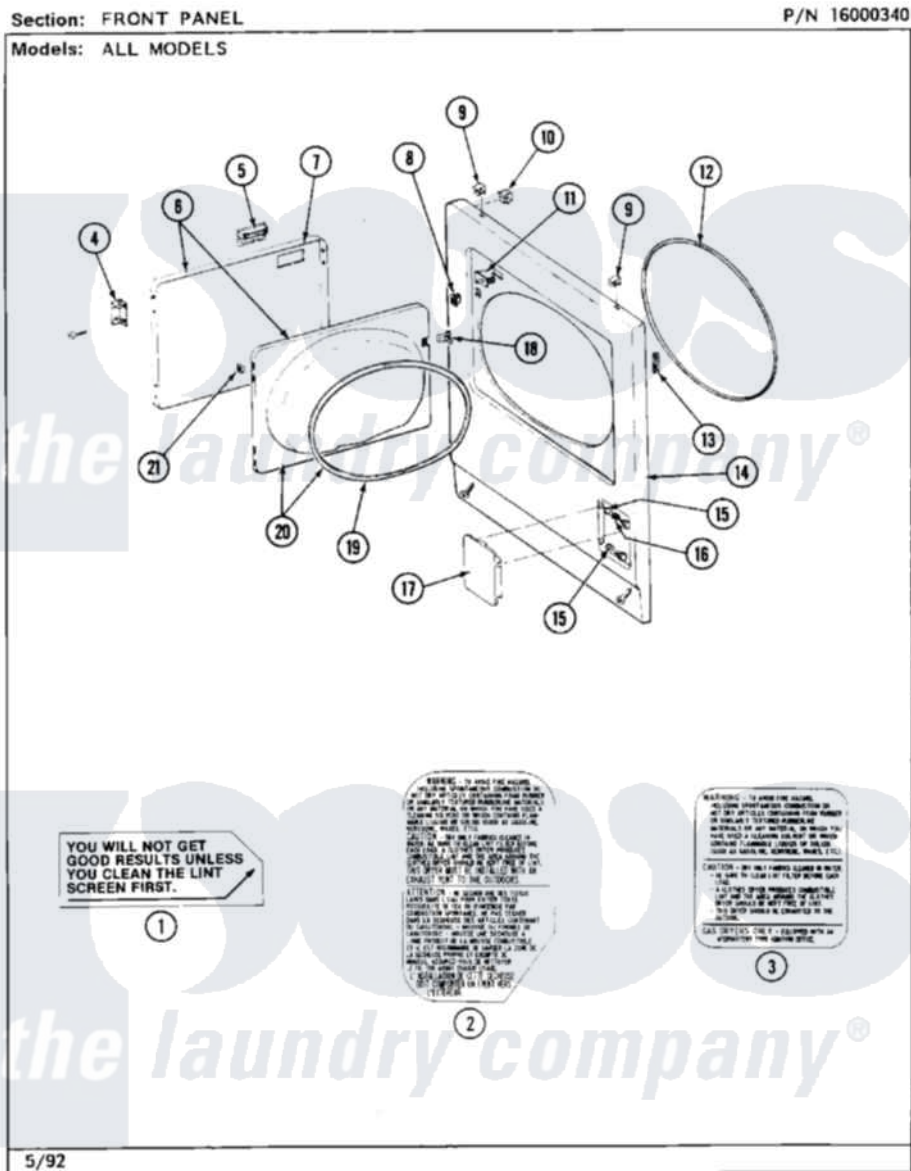

Maytag MDE26CSAEL 05 - FRONT PANEL

24

Maytag [Commercial Maytag MDE26CSAEL Dryer Parts](#) Parts Diagram 05 - FRONT PANEL
Click on the part number to view part

Item	Original Part Number	Replaced By	Status	Part Description
001	Y313340			LABEL, LINT SCREEN INSTRUCTION
002	314941		Not Available	LABEL, INSTRUCTION
003	314942			INSTRUCTION LABEL
"	NLA		Not Available	INSTRUCTION LABEL
004	307099	33001230		Hinge, Door
"	Y314062			Screw, Door Hinge And Panel
005	312960	489355		Screw, 8 X 1/2
"	314946			Handle White
"	314972			Handle Door ALM
"	NLA		Not Available	(H. WHEAT)
006	NLA		Not Available	(ALM)
"	Y307111		Not Available	DOOR ASSY. COMPLETE (WHT)
007	314966			Panel, Outer
"	NLA		Not Available	(ALM)
008	306436			Door Latch Kit--W

009	212982	22001650		Fastener, Spring
010	Y310376			Clip, Door Switch Harness
011	Y305753	W10169313		Switch-Dor
012	314937			Seal, Front Panel
013	Y313907			Fastener, Twin
014	204439			Screw And Fstner Assembly
"	NLA		Not Available	PANEL, FRONT (WHT)
015	212949	22001866		Screw, Relay
"	312301		Not Available	BUSHING FOR ACCESS STUD
"	NLA		Not Available	BUSHING, ACCESS STUD
016	312369			Sleeve, Access Panel Stud Part Not Used
017	302542		Not Available	PART NOT USED. (DG ONLY)
"	302542L		Not Available	PART NOT USED. (DG ONLY)
"	302542M		Not Available	ACCESS DOOR-HARVEST WHEAT
"	NLA		Not Available	ACCESS DOOR (WHT)
018	314936	33001305		Strike, Door
"	314944	33001305		Strike, Door
019	314935	33001192		Seal, Door
020	307098		Not Available	DOOR, INNER (W/SEAL)
021	Y313910			Clip, Door Liner To Outer Panel