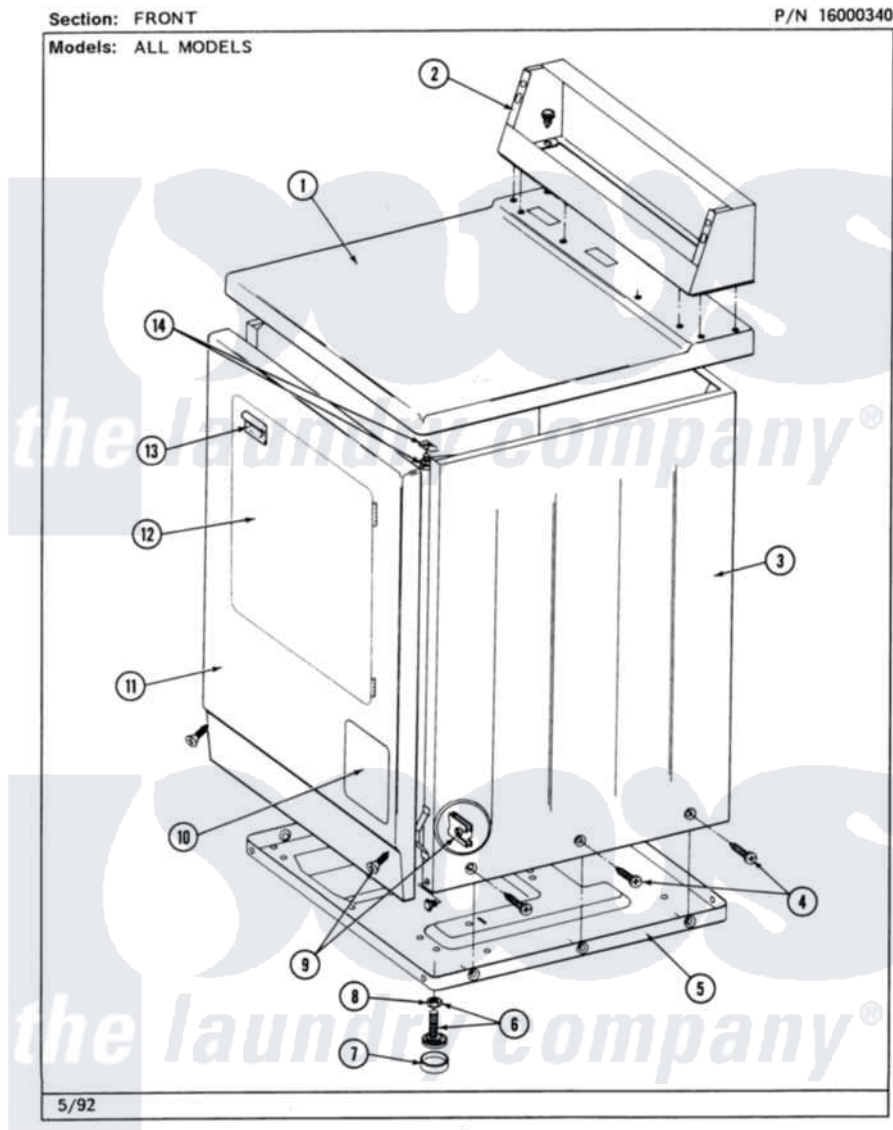

Maytag MDE26CSAEW 01 - FRONT

2

Maytag [Commercial Maytag MDE26CSAEW Dryer Parts](#) Parts Diagram 01 - FRONT
Click on the part number to view part

Item	Original Part Number	Replaced By	Status	Part Description
001	307104			Top Cover Assembly
"	NLA		Not Available	(ALM)
002	212276	W10116760		Screw
"	NLA		Not Available	CONTROL COVER (WHT)
003	NLA		Not Available	CABINET (WHT)
"	Y310632	1163839		Screw
004	213007			Xfor Cabinet See Cabinet, Back
005	Y303361		Not Available	BASE ASSY. (UPPER & LOWER)
006	Y305086			Adjustable Leg And Nut
007	Y314137			Foot, Rubber
008	Y052740	62739		Nut, Lock
009	204439			Screw And Fstner Assembly
010	302542		Not Available	PART NOT USED. (DG ONLY)
"	302542L		Not Available	PART NOT USED. (DG ONLY)
"	302542M		Not Available	ACCESS DOOR-HARVEST

		Not Available	WHEAT
"	NLA	Not Available	ACCESS DOOR (WHT)
011	NLA	Not Available	PANEL, FRONT (WHT)
012	308061	Not Available	DOOR ASSY. COMPLETE (WHT)
"	NLA	Not Available	(ALM)
013	314946		Handle White
"	314972		Handle Door ALM
"	NLA	Not Available	(H. WHEAT)
014	204445		Screw And Fastener Assembly