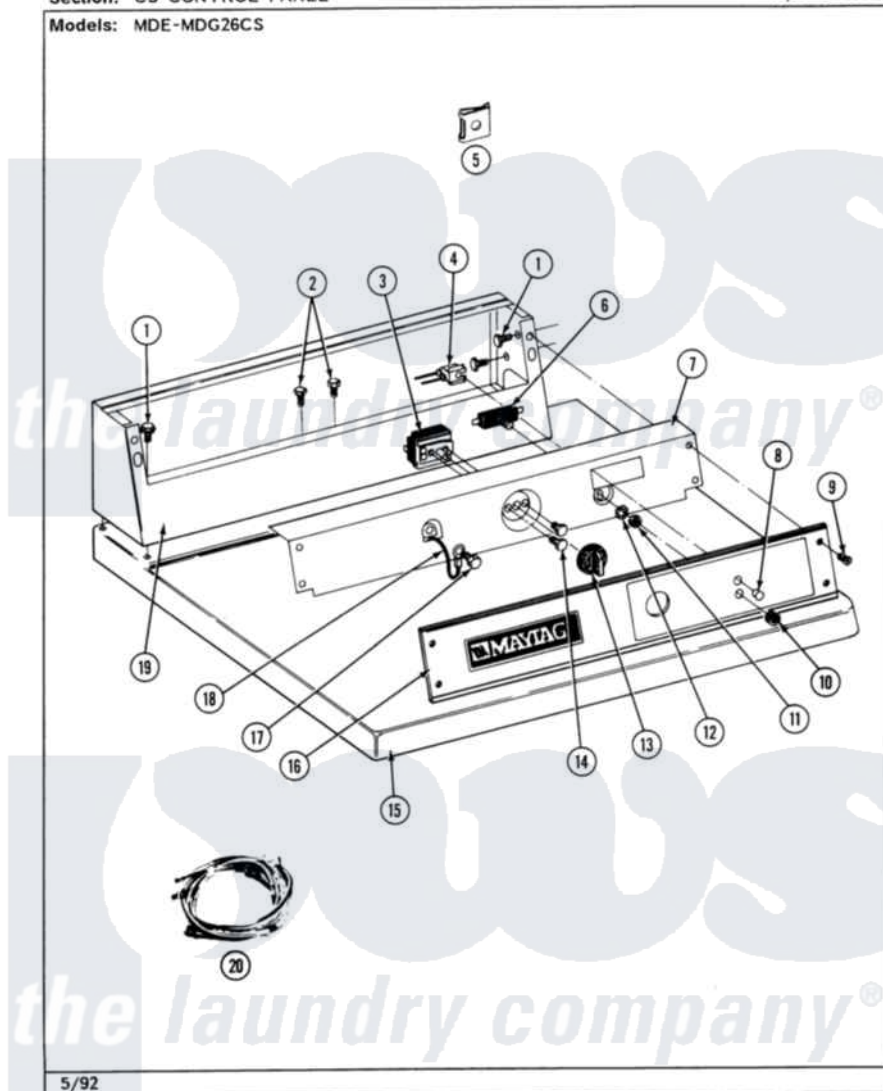

Maytag MDE26CSAEW 03 - CS CONTROL PANEL

Section: CS CONTROL PANEL

P/N 16000340

Models: MDE-MDG26CS

5/92

6

Maytag [Commercial Maytag MDE26CSAEW Dryer Parts](#) Parts Diagram 03 - CS CONTROL PANEL

[Click on the part number to view part](#)

Item	Original Part Number	Replaced By	Status	Part Description
001	212276	W10116760		Screw
002	211294	90767		Screw, 8A X 3/8 HeX Washer Head Tapping
003	307237	W10327105		Switch, Cycle Selection
004	Y305396		Not Available	LAMP, INDICATOR
005	215003			Fastener, Panel And Bracket
006	306940	W10149462		Switch, Push-To-Start
007	314912		Not Available	BRACKET, CONTROL PANEL (WHT)
"	NLA		Not Available	(ALM)
008	215564			Lens, Indicator Light
009	212277			Screw, No.8 X 1/2 Inch
010	Y312702			Knurled Nut, Start Switch
011	Y312706	422617		Nut
012	312751			Lockwasher, Start Switch
013	306938			Knob, Selector Switch
014	Y313588	488234		Screw 8-32 X 1/4

015	307105	Not Available	COVER, TOP ASSY. (WHT)
"	NLA	Not Available	(ALM)
016	NLA	Not Available	CONTROL PANEL
017	211252		Screw, Ground Wire
018	205810		Wire, Ground
019	NLA	Not Available	CONTROL COVER (WHT)
020	NLA	Not Available	MAIN WIRE HARNESS
"	Y308297		Wire Harness, Main