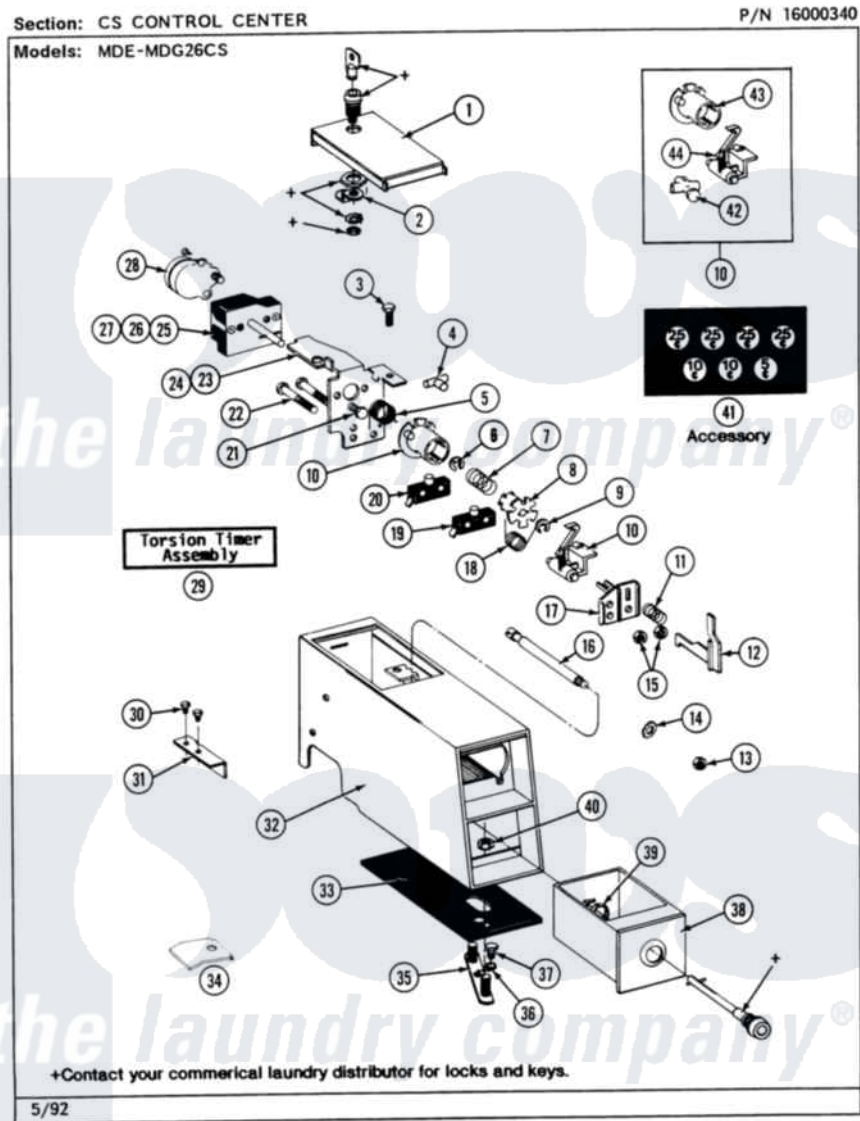

# Maytag MDE26CSAEW 04 - CS CONTROL CENTER

14

Maytag [Commercial Maytag MDE26CSAEW Dryer Parts](#) Parts Diagram 04 - CS CONTROL CENTER  
Click on the part number to view part

Item	Original Part Number	Replaced By	Status	Part Description
001	203188		Not Available	TIMER ACCESS DOOR (WHT)
"	203188L		Not Available	ACCESS DOOR-ALMOND
"	203188M		Not Available	ACCESS DOOR-HARVEST WHEAT
002	213750	<a href="#">W10133266</a>		Cam-Lock
003	211168	<a href="#">W10139210</a>		Screw, 8-18 X 5/16
004	<a href="#">314335</a>			Peg, Tine Adjustment
005	<a href="#">314331</a>			Spring, Torsion Return
006	<a href="#">Y312270</a>			Clip, Spring Retainer
007	<a href="#">211065</a>			Spring, Index Wheel
008	314330		Not Available	DRIVER FOR INDEX WHEEL (NOT INCLUDED W/KIT)
009	<a href="#">211790</a>			Lock Ring For Timer Shaft
010	<a href="#">306104</a>			Actuator Switch Kit
011	NLA		Not Available	HELICAL SPRING ----N
012	314337	<a href="#">33002968</a>		Slider