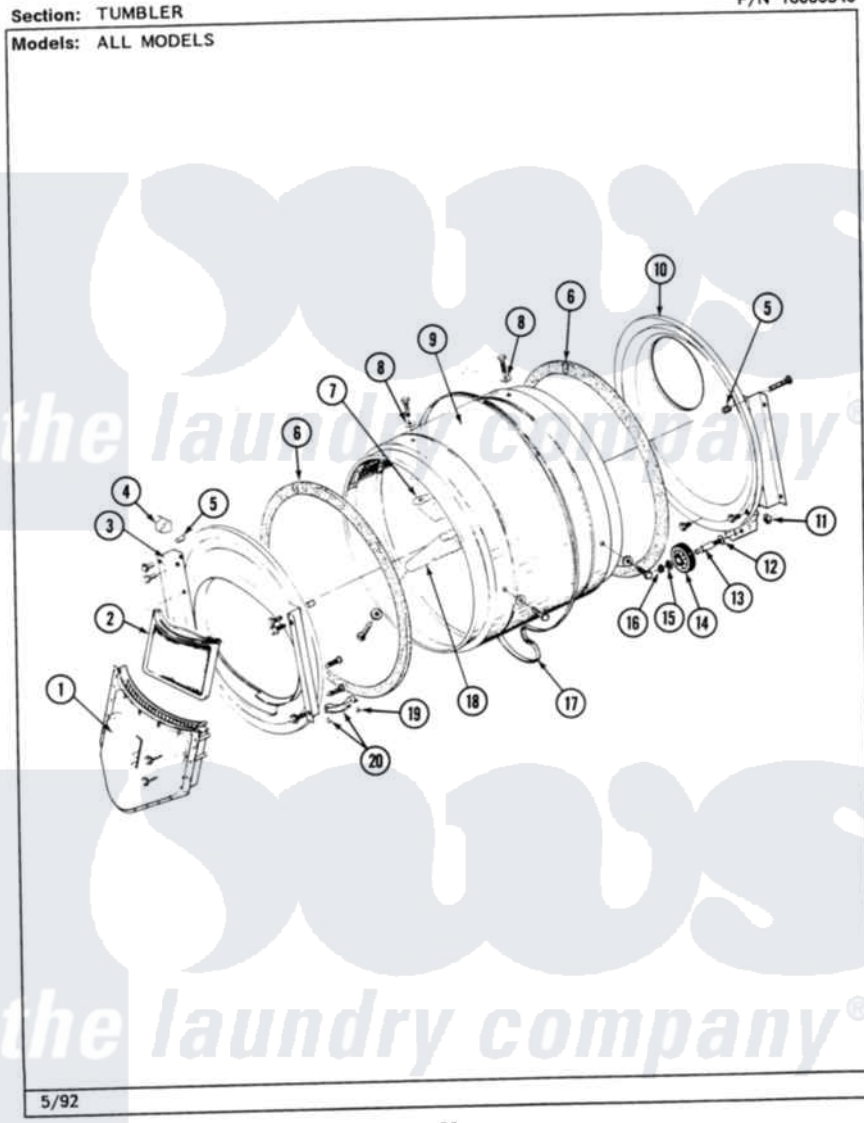

Maytag MDE26CSAEW 06 - TUMBLER

P/N 16000340

26

Maytag [Commercial Maytag MDE26CSAEW Dryer Parts](#) Parts Diagram 06 - TUMBLER
Click on the part number to view part

Item	Original Part Number	Replaced By	Status	Part Description
001	Y307112	33001016		Outlet Duct Assembly
"	Y314110	33002917		Screw, No.10-16
002	307108	33002970		Lint Filte
003	307109	33001179		Front, Tumbler
"	Y313561			Screw---NA
"	NLA		Not Available	SCREW
"	Y310632	1163839		Screw
004	Y310376			Clip, Door Switch Harness
005	NLA		Not Available	COVER, THREAD
006	314820			Seal, Tumbler
007	314803	33001012		Baffle
"	Y310759			Screw, Tumbler Baffles
008	314158			Washer, Baffle To Tumbler
009	306663		Not Available	TUMBLER W/BAFFLES
"	314802		Not Available	TUMBLER W/OUT BAFFLES
010	211294	90767		Screw, 8A X 3/8 HeX Washer Head Tapping

"	Y307114	33001178	Back, Tumbler
"	Y308544	33001178	Back, Tumbler
011	312538	33001443	Nut, Hex
012	Y313347	312535	Washer, Vault Mounting Brk.
013	Y312948	6-3129480	Shaft- Tumbler
014	Y303373	12001541	Drum Roller/Washer Assembly--W
015	312535		Washer, Vault Mounting Brk.
016	410233	9703438	Ring-Retrn
017	Y312959		Poly "V" Belt For Tumbler
018	314804	33001004	Baffle, Tall
"	Y310759		Screw, Tumbler Baffles
019	210720		Rivet, Bearing To Tumbler Fmt
020	306508		Tumbler Bearing Kit ---W