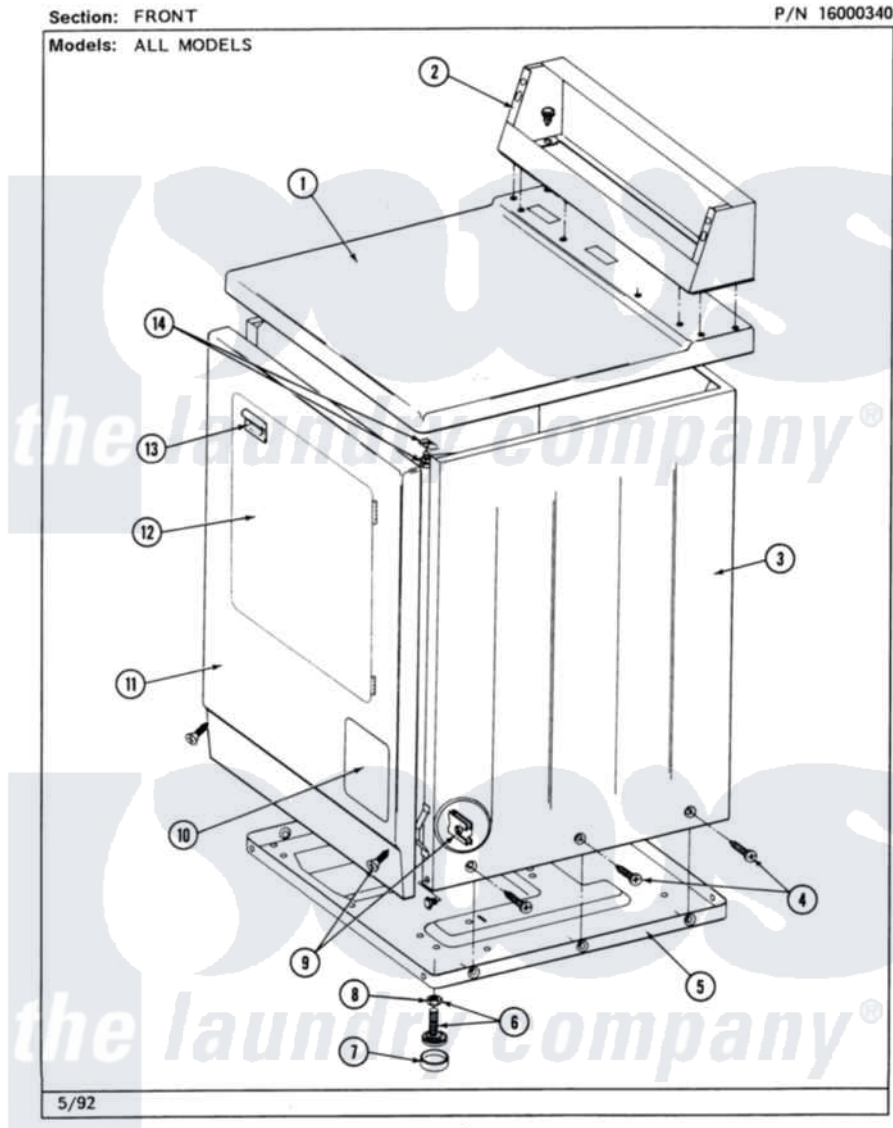

Maytag MDE26CSAGG 01 - FRONT

2

Maytag Commercial Maytag MDE26CSAGG Dryer Parts Parts Diagram 01 - FRONT
Click on the part number to view part

Item	Original Part Number	Replaced By	Status	Part Description
001	307104			Top Cover Assembly
"	NLA		Not Available	(ALM)
002	212276	W10116760		Screw
"	NLA		Not Available	CONTROL COVER (WHT)
003	NLA		Not Available	CABINET (WHT)
"	Y310632	1163839		Screw
004	213007			Xfor Cabinet See Cabinet, Back
005	Y303361		Not Available	BASE ASSY. (UPPER & LOWER)
006	Y305086			Adjustable Leg And Nut
007	Y314137			Foot, Rubber
008	Y052740	62739		Nut, Lock
009	204439			Screw And Fstner Assembly
010	302542		Not Available	PART NOT USED. (DG ONLY)
"	302542L		Not Available	PART NOT USED. (DG ONLY)
"	302542M		Not Available	ACCESS DOOR-HARVEST

		Not Available	WHEAT
"	NLA	Not Available	ACCESS DOOR (WHT)
011	NLA	Not Available	PANEL, FRONT (WHT)
012	308061	Not Available	DOOR ASSY. COMPLETE (WHT)
"	NLA	Not Available	(ALM)
013	314946		Handle White
"	314972		Handle Door ALM
"	NLA	Not Available	(H. WHEAT)
014	204445		Screw And Fastener Assembly