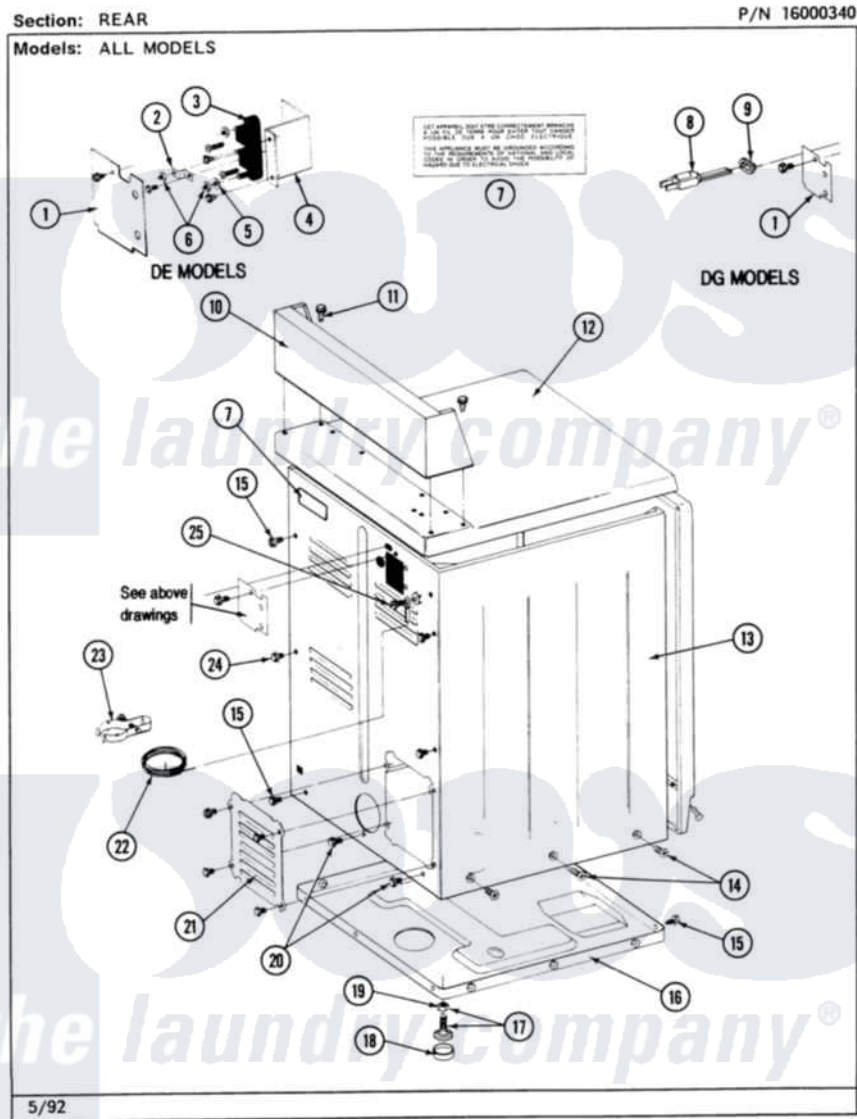

Maytag MDE26CSAGG 02 - REAR

Maytag [Commercial Maytag MDE26CSAGG Dryer Parts](#) Parts Diagram 02 - REAR
 Click on the part number to view part

Item	Original Part Number	Replaced By	Status	Part Description
001	Y313561			Screw---NA
"	Y312905		Not Available	COVER, TERMINAL
002	Y311423	489483		Screw 10-32 X 1/2
"	Y312184			Strap, Grounding
003	400008			Block, Terminal
"	Y312209	W10001200		Screw
004	Y313561			Screw---NA
"	Y310632	1163839		Screw
"	Y312904			Bracket, Terminal Block
005	Y311270			Washer, Terminal Block
006	311484	112432		Nut
007	214519			LABEL, ELECTRICAL INSTR. PART NOT USED-GAS MODELS ONLY
008	302521		Not Available	CORD, POWER PART NOT USED-GAS MODELS ONLY
"	305168	33002916		Power Cord, Canadian 240V

009	211881		Grommet, Cord Part Not Used- Gas Models Only
010	NLA	Not Available	CONTROL COVER (WHT)
011	212276	W10116760	Screw
012	307105	Not Available	COVER, TOP ASSY. (WHT)
"	NLA	Not Available	(ALM)
013	NLA	Not Available	CABINET (WHT)
014	213007		Xfor Cabinet See Cabinet, Back
015	Y313561		Screw---NA
016	Y303361	Not Available	BASE ASSY. (UPPER & LOWER)
017	Y305086		Adjustable Leg And Nut
018	Y314137		Foot, Rubber
019	Y052740	62739	Nut, Lock
020	Y310632	1163839	Screw
021	211294	90767	Screw, 8A X 3/8 HeX Washer Head Tapping
"	Y312951	Not Available	ACCESS COVER, BACK
"	Y313559		Screw
022	311155		Ground Wire And Clamp
023	301548		Clamp, Ground Wire
"	NLA	Not Available	SCREW
024	Y310632	1163839	Screw
025	NLA	Not Available	SCREW & WASHER ASSY.