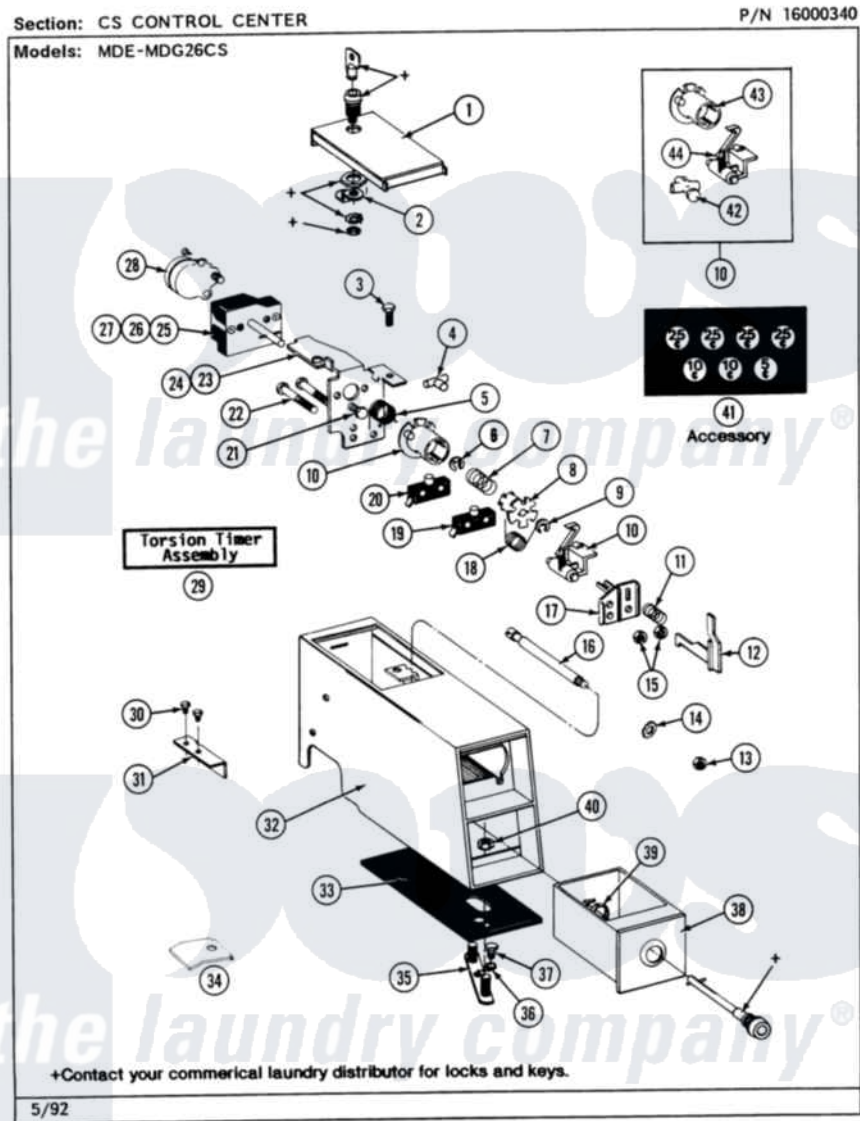

Maytag MDE26CSAGG 04 - CS CONTROL CENTER

Maytag [Commercial Maytag MDE26CSAGG Dryer Parts](#) Parts Diagram 04 - CS CONTROL CENTER
 Click on the part number to view part

Item	Original Part Number	Replaced By	Status	Part Description
001	203188		Not Available	TIMER ACCESS DOOR (WHT)
"	203188L		Not Available	ACCESS DOOR-ALMOND
"	203188M		Not Available	ACCESS DOOR-HARVEST WHEAT
002	213750	W10133266		Cam-Lock
003	211168	W10139210		Screw, 8-18 X 5/16
004	314335			Peg, Tine Adjustment
005	314331			Spring, Torsion Return
006	Y312270			Clip, Spring Retainer
007	211065			Spring, Index Wheel
008	314330		Not Available	DRIVER FOR INDEX WHEEL (NOT INCLUDED W/KIT)
009	211790			Lock Ring For Timer Shaft
010	306104			Actuator Switch Kit
011	NLA		Not Available	HELICAL SPRING ----N
012	314337	33002968		Slider