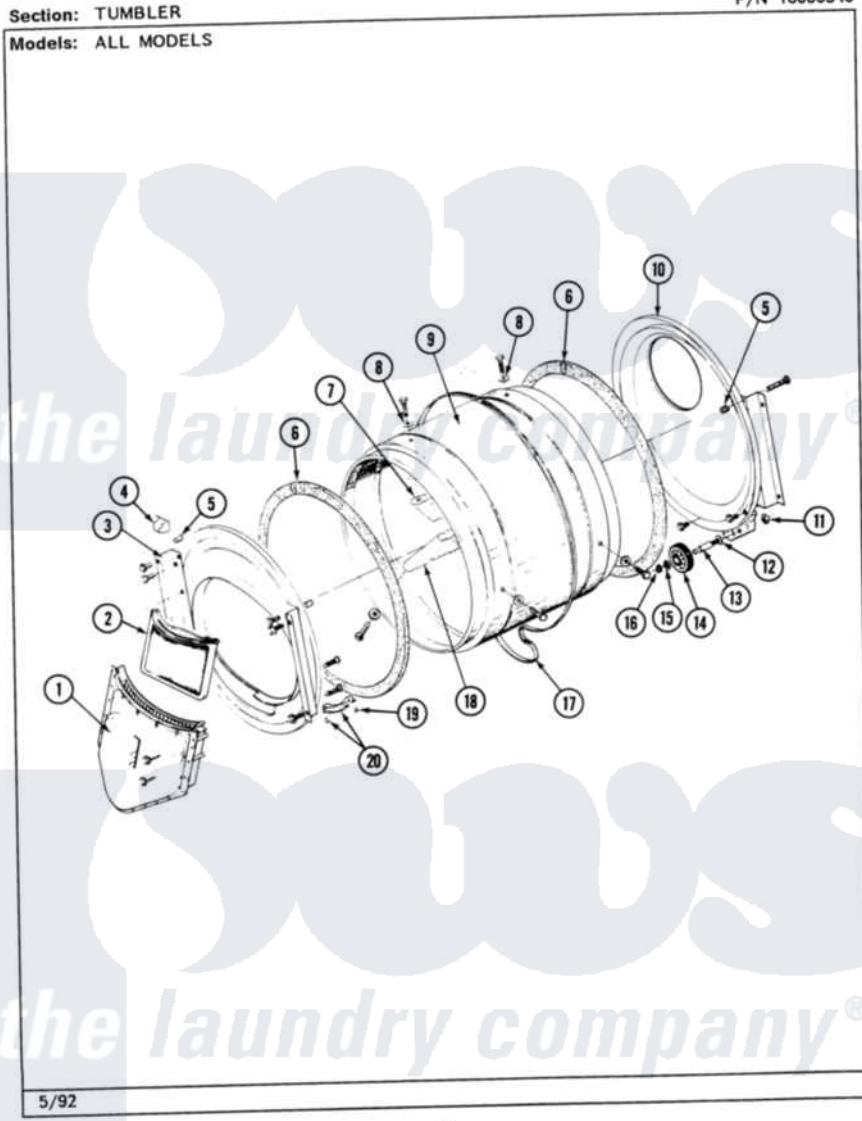

# Maytag MDE26CSAGG 06 - TUMBLER

P/N 16000340

26

Maytag [Commercial Maytag MDE26CSAGG Dryer Parts](#) Parts Diagram 06 - TUMBLER  
Click on the part number to view part

Item	Original Part Number	Replaced By	Status	Part Description
001	Y307112	<a href="#">33001016</a>		Outlet Duct Assembly
"	Y314110	<a href="#">33002917</a>		Screw, No.10-16
002	307108	<a href="#">33002970</a>		Lint Filte
003	307109	<a href="#">33001179</a>		Front, Tumbler
"	<a href="#">Y313561</a>			Screw---NA
"	NLA		Not Available	SCREW
"	Y310632	<a href="#">1163839</a>		Screw
004	<a href="#">Y310376</a>			Clip, Door Switch Harness
005	NLA		Not Available	COVER, THREAD
006	<a href="#">314820</a>			Seal, Tumbler
007	314803	<a href="#">33001012</a>		Baffle
"	<a href="#">Y310759</a>			Screw, Tumbler Baffles
008	<a href="#">314158</a>			Washer, Baffle To Tumbler
009	306663		Not Available	TUMBLER W/BAFFLES
"	314802		Not Available	TUMBLER W/OUT BAFFLES
010	<a href="#">211294</a>	<a href="#">90767</a>		Screw, 8A X 3/8 HeX Washer Head Tapping

"	Y307114	<a href="#">33001178</a>	Back, Tumbler
"	Y308544	<a href="#">33001178</a>	Back, Tumbler
011	312538	<a href="#">33001443</a>	Nut, Hex
012	Y313347	<a href="#">312535</a>	Washer, Vault Mounting Brk.
013	Y312948	<a href="#">6-3129480</a>	Shaft- Tumbler
014	Y303373	<a href="#">12001541</a>	Drum Roller/Washer Assembly--W
015	<a href="#">312535</a>		Washer, Vault Mounting Brk.
016	410233	<a href="#">9703438</a>	Ring-Retrn
017	<a href="#">Y312959</a>		Poly "V" Belt For Tumbler
018	314804	<a href="#">33001004</a>	Baffle, Tall
"	<a href="#">Y310759</a>		Screw, Tumbler Baffles
019	<a href="#">210720</a>		Rivet, Bearing To Tumbler Fmt
020	<a href="#">306508</a>		Tumbler Bearing Kit ---W