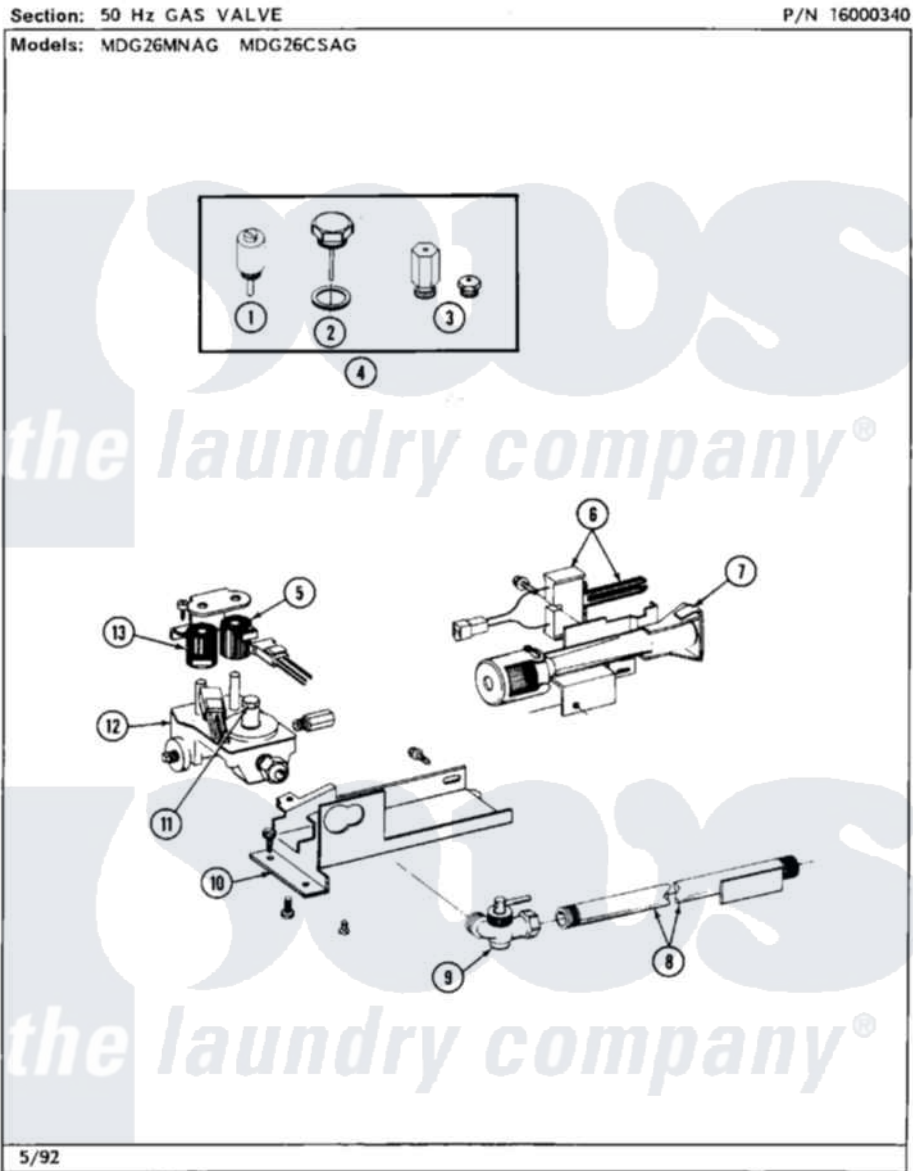

Maytag MDE26CSAGG 10 - 50 HZ CONVERSION LIST

36

Maytag [Commercial Maytag MDE26CSAGG Dryer Parts](#) Parts Diagram 10 - 50 HZ CONVERSION LIST
 Click on the part number to view part

Item	Original Part Number	Replaced By	Status	Part Description
001	Y304656		Not Available	MOTOR (240V 50HZ)
002	305186			Pulley, Motor
003	NLA		Not Available	PILOT LAMP
004	Y305758			Timer 240-50
005	NLA		Not Available	MAIN WIRE HARNESS
"	Y308297			Wire Harness, Main
006	Y313950			Element, Heater