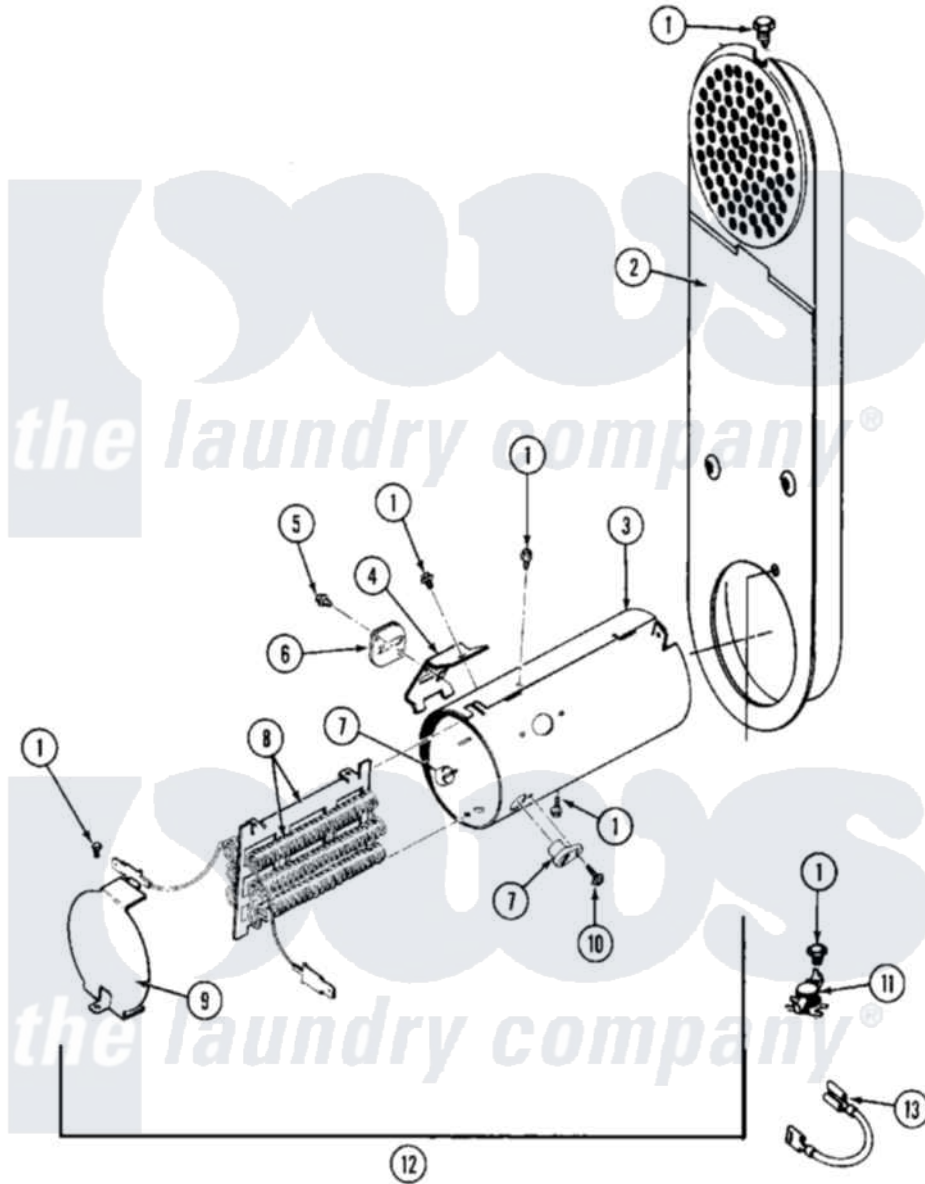

Maytag MDE26CSAGG 11 - HEATER (A0 SERIES)

Maytag Commercial Maytag MDE26CSAGG Dryer Parts Parts Diagram 11 - HEATER (A0 SERIES)
 Click on the part number to view part

Item	Original Part Number	Replaced By	Status	Part Description
001	Y303881			Clip And Insulator Assembly
002	307470	Y303778		Heater Assembly Complete
003	Y313576			Heater Chamber, Bottom
004	Y313575		Not Available	HEATER CHAMBER, TOP
005	Y312890			Retainer, Heater Chamber
006	Y313950			Element, Heater
007	304124		Not Available	HEATER SHIELD
008	311484	112432		Nut
009	303396			Thermostat, Hi-Limit
010	NLA		Not Available	INLET DUCT ASSY.
011	Y313270			Insulator For Heater Elemen
012	Y304693			Jumper Wire
013	315046			MOUNTING BRACKET
014	211294	90767		Screw, 8A X 3/8 HeX Washer Head Tapping
015	NLA		Not Available	SCREW
016	Y304596			Terminal Insulator Assembly

017 [307473](#)

Fuse, Thermal

018 [311093](#)

Washer, Terminal Connection

019 [210745](#)

Wire Terminal