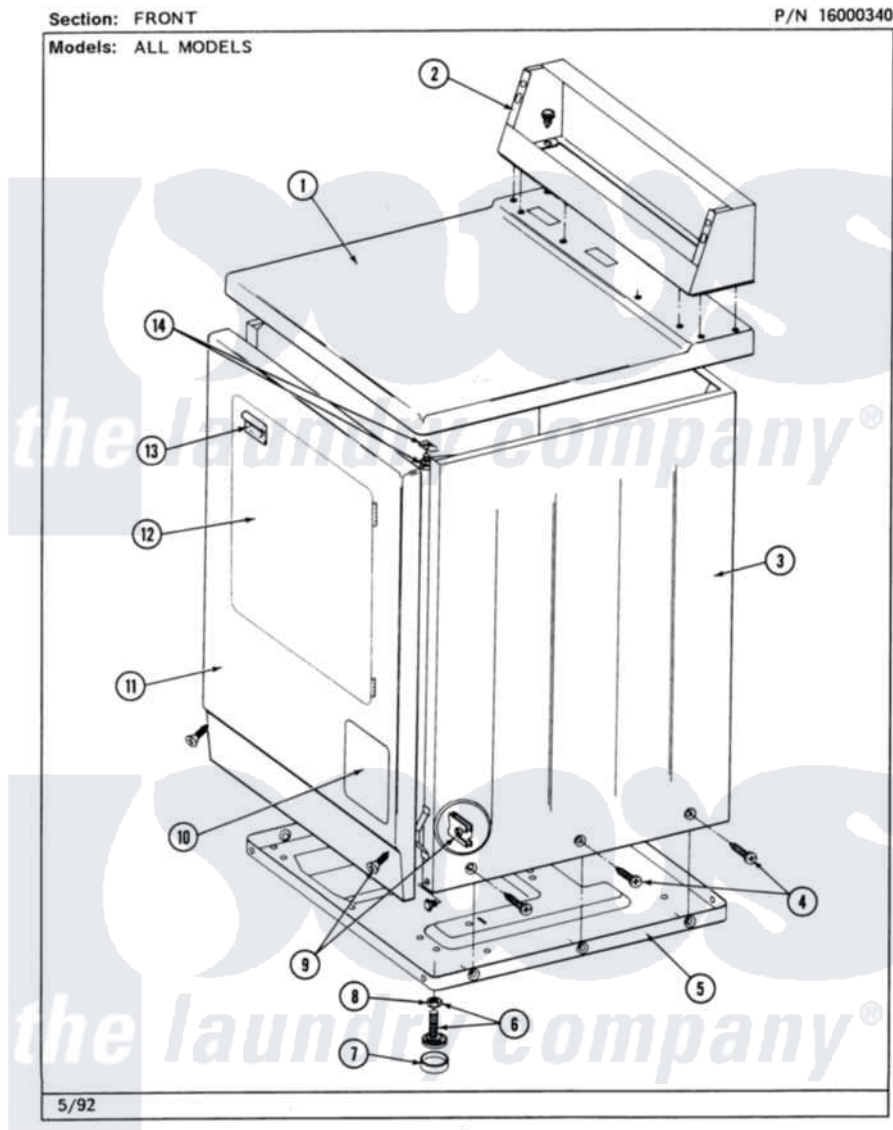

# Maytag MDE26CSAGL 01 - FRONT

2

Maytag [Commercial Maytag MDE26CSAGL Dryer Parts](#) Parts Diagram 01 - FRONT  
 Click on the part number to view part

Item	Original Part Number	Replaced By	Status	Part Description
001	<a href="#">307104</a>			Top Cover Assembly
"	NLA		Not Available	(ALM)
002	212276	<a href="#">W10116760</a>		Screw
"	NLA		Not Available	CONTROL COVER (WHT)
003	NLA		Not Available	CABINET (WHT)
"	Y310632	<a href="#">1163839</a>		Screw
004	<a href="#">213007</a>			Xfor Cabinet See Cabinet, Back
005	Y303361		Not Available	BASE ASSY. (UPPER & LOWER)
006	<a href="#">Y305086</a>			Adjustable Leg And Nut
007	<a href="#">Y314137</a>			Foot, Rubber
008	<a href="#">Y052740</a>	<a href="#">62739</a>		Nut, Lock
009	<a href="#">204439</a>			Screw And Fstner Assembly
010	302542		Not Available	PART NOT USED. (DG ONLY)
"	302542L		Not Available	PART NOT USED. (DG ONLY)
"	302542M		Not Available	ACCESS DOOR-HARVEST

		Not Available	WHEAT
"	NLA	Not Available	ACCESS DOOR (WHT)
011	NLA	Not Available	PANEL, FRONT (WHT)
012	308061	Not Available	DOOR ASSY. COMPLETE (WHT)
"	NLA	Not Available	(ALM)
013	<a href="#">314946</a>		Handle White
"	<a href="#">314972</a>		Handle Door ALM
"	NLA	Not Available	(H. WHEAT)
014	<a href="#">204445</a>		Screw And Fastener Assembly