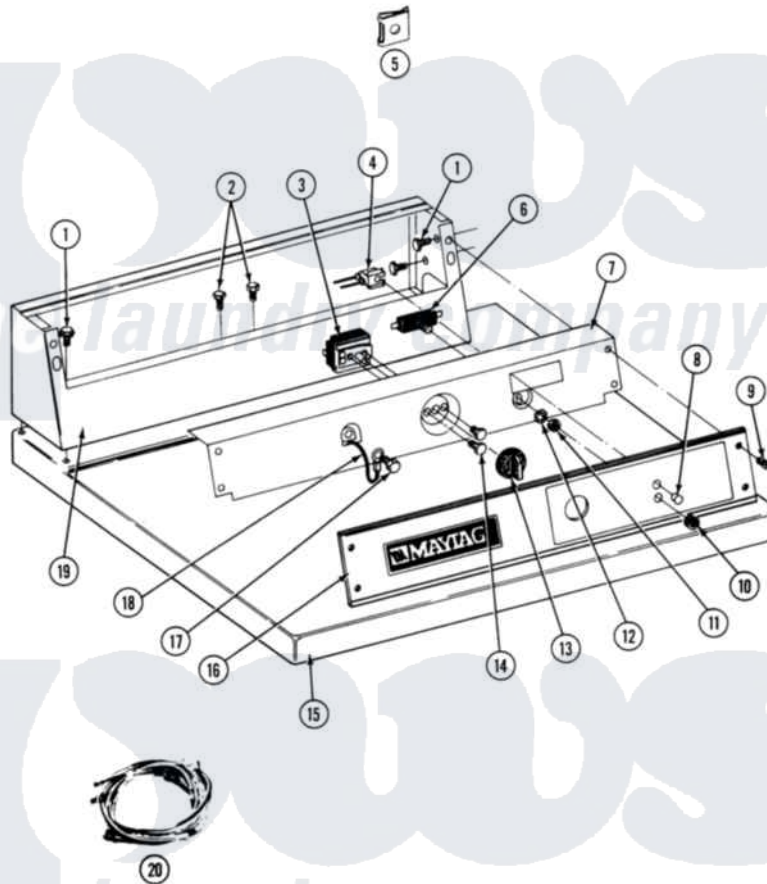

Maytag MDE26CSAGL 03 - CS CONTROL PANEL

Section: CS CONTROL PANEL

P/N 16000340

Models: MDE-MDG26CS

5/92

6

Maytag [Commercial Maytag MDE26CSAGL Dryer Parts](#) Parts Diagram 03 - CS CONTROL PANEL

[Click on the part number to view part](#)

Item	Original Part Number	Replaced By	Status	Part Description
001	212276	W10116760		Screw
002	211294	90767		Screw, 8A X 3/8 HeX Washer Head Tapping
003	307237	W10327105		Switch, Cycle Selection
004	NLA		Not Available	LAMP, INDICATOR
005	215003			Fastener, Panel And Bracket
006	306940	W10149462		Switch, Push-To-Start
007	314912		Not Available	BRACKET, CONTROL PANEL (WHT)
"	NLA		Not Available	(ALM)
008	215564			Lens, Indicator Light
009	212277			Screw, No.8 X 1/2 Inch
010	Y312702			Knurled Nut, Start Switch
011	Y312706	422617		Nut
012	312751			Lockwasher, Start Switch
013	306938			Knob, Selector Switch
014	Y313588	488234		Screw 8-32 X 1/4

015	307105	Not Available	COVER, TOP ASSY. (WHT)
"	NLA	Not Available	(ALM)
016	NLA	Not Available	CONTROL PANEL
017	211252		Screw, Ground Wire
018	205810		Wire, Ground
019	NLA	Not Available	CONTROL COVER (WHT)
020	NLA	Not Available	MAIN WIRE HARNESS
"	Y308297		Wire Harness, Main