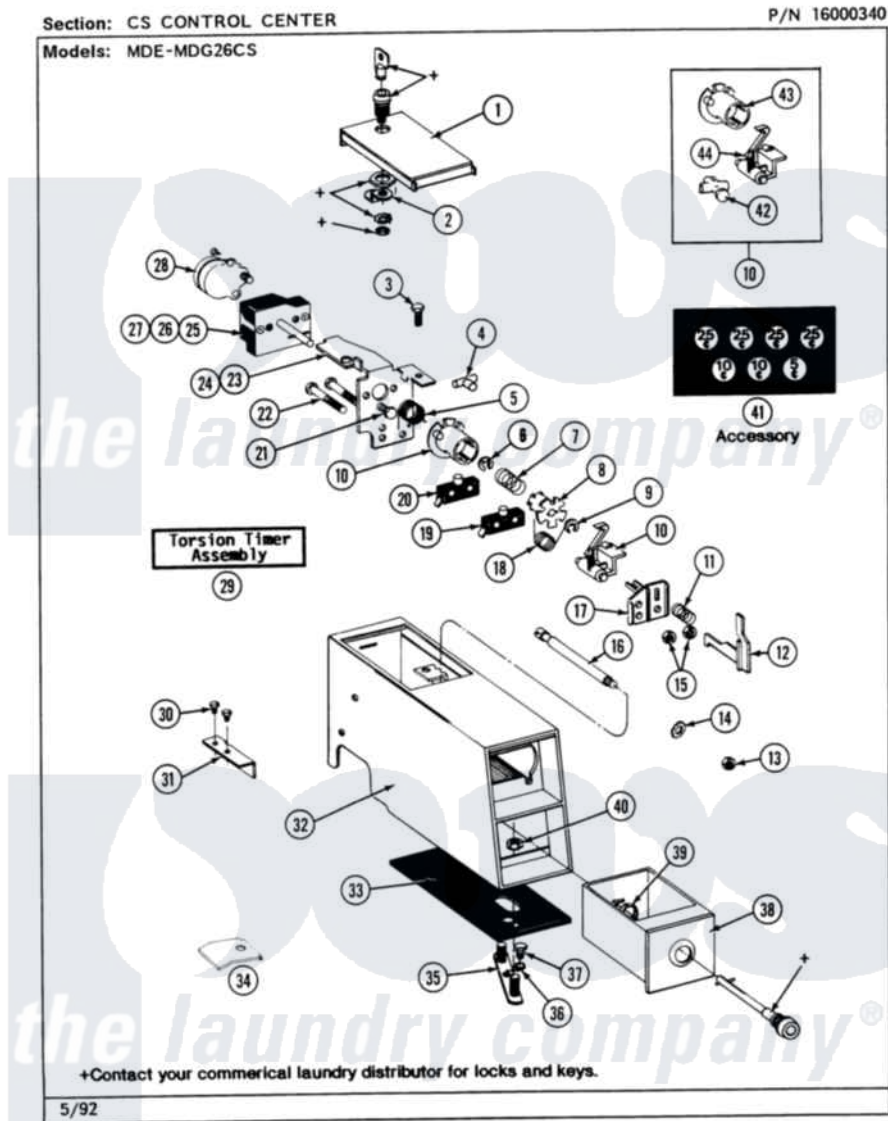

Maytag MDE26CSAGL 04 - CS CONTROL CENTER

14

Maytag [Commercial Maytag MDE26CSAGL Dryer Parts](#) Parts Diagram 04 - CS CONTROL CENTER
 Click on the part number to view part

Item	Original Part Number	Replaced By	Status	Part Description
001	203188		Not Available	TIMER ACCESS DOOR (WHT)
"	203188L		Not Available	ACCESS DOOR-ALMOND
"	203188M		Not Available	ACCESS DOOR-HARVEST WHEAT
002	213750	W10133266		Cam-Lock
003	211168	W10139210		Screw, 8-18 X 5/16
004	314335			Peg, Tine Adjustment
005	314331			Spring, Torsion Return
006	Y312270			Clip, Spring Retainer
007	211065			Spring, Index Wheel
008	314330		Not Available	DRIVER FOR INDEX WHEEL (NOT INCLUDED W/KIT)
009	211790			Lock Ring For Timer Shaft
010	306104			Actuator Switch Kit
011	NLA		Not Available	HELICAL SPRING ----N
012	314337	33002968		Slider