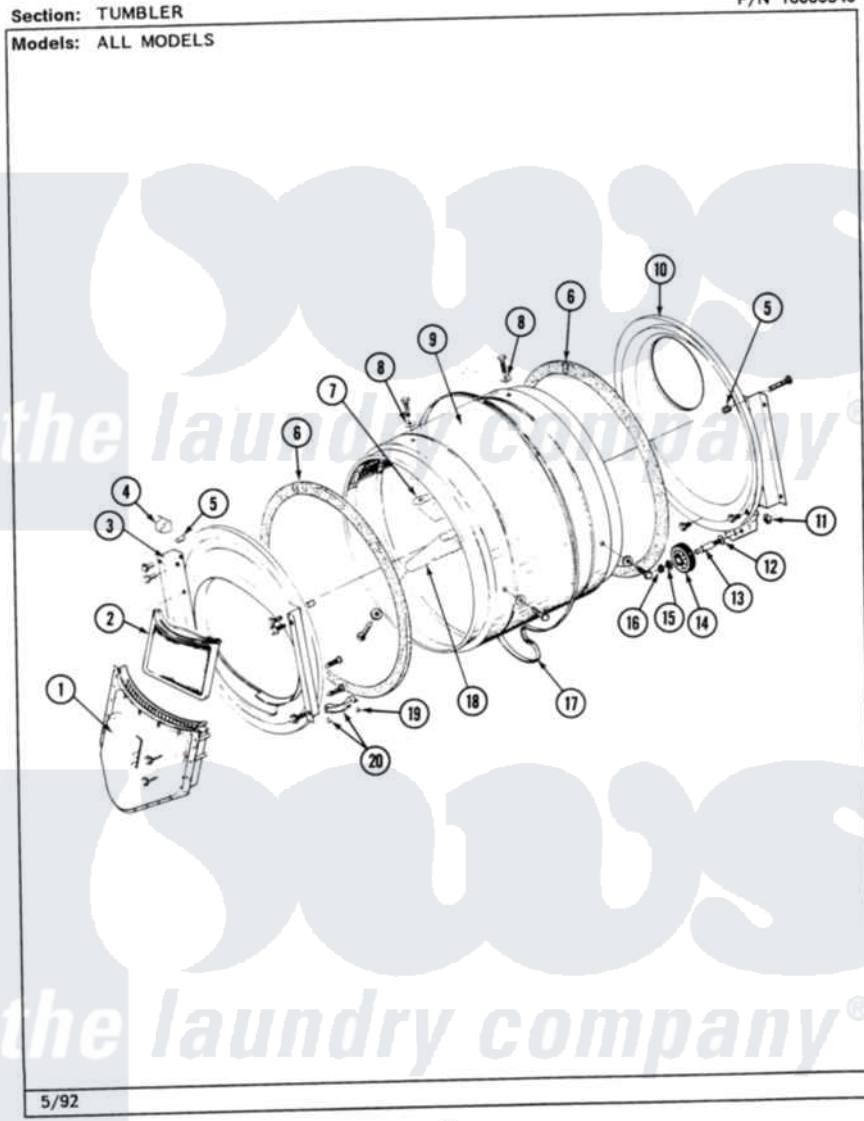

Maytag MDE26CSAGL 06 - TUMBLER

P/N 16000340

26

Maytag [Commercial Maytag MDE26CSAGL Dryer Parts](#) Parts Diagram 06 - TUMBLER
Click on the part number to view part

Item	Original Part Number	Replaced By	Status	Part Description
001	Y307112	33001016		Outlet Duct Assembly
"	Y314110	33002917		Screw, No.10-16
002	307108	33002970		Lint Filte
003	307109	33001179		Front, Tumbler
"	Y313561			Screw---NA
"	NLA		Not Available	SCREW
"	Y310632	1163839		Screw
004	Y310376			Clip, Door Switch Harness
005	NLA		Not Available	COVER, THREAD
006	314820			Seal, Tumbler
007	314803	33001012		Baffle
"	Y310759			Screw, Tumbler Baffles
008	314158			Washer, Baffle To Tumbler
009	306663		Not Available	TUMBLER W/BAFFLES
"	314802		Not Available	TUMBLER W/OUT BAFFLES
010	211294	90767		Screw, 8A X 3/8 HeX Washer Head Tapping

"	Y307114	33001178	Back, Tumbler
"	Y308544	33001178	Back, Tumbler
011	312538	33001443	Nut, Hex
012	Y313347	312535	Washer, Vault Mounting Brk.
013	Y312948	6-3129480	Shaft- Tumbler
014	Y303373	12001541	Drum Roller/Washer Assembly--W
015	312535		Washer, Vault Mounting Brk.
016	410233	9703438	Ring-Retrn
017	Y312959		Poly "V" Belt For Tumbler
018	314804	33001004	Baffle, Tall
"	Y310759		Screw, Tumbler Baffles
019	210720		Rivet, Bearing To Tumbler Fmt
020	306508		Tumbler Bearing Kit ---W