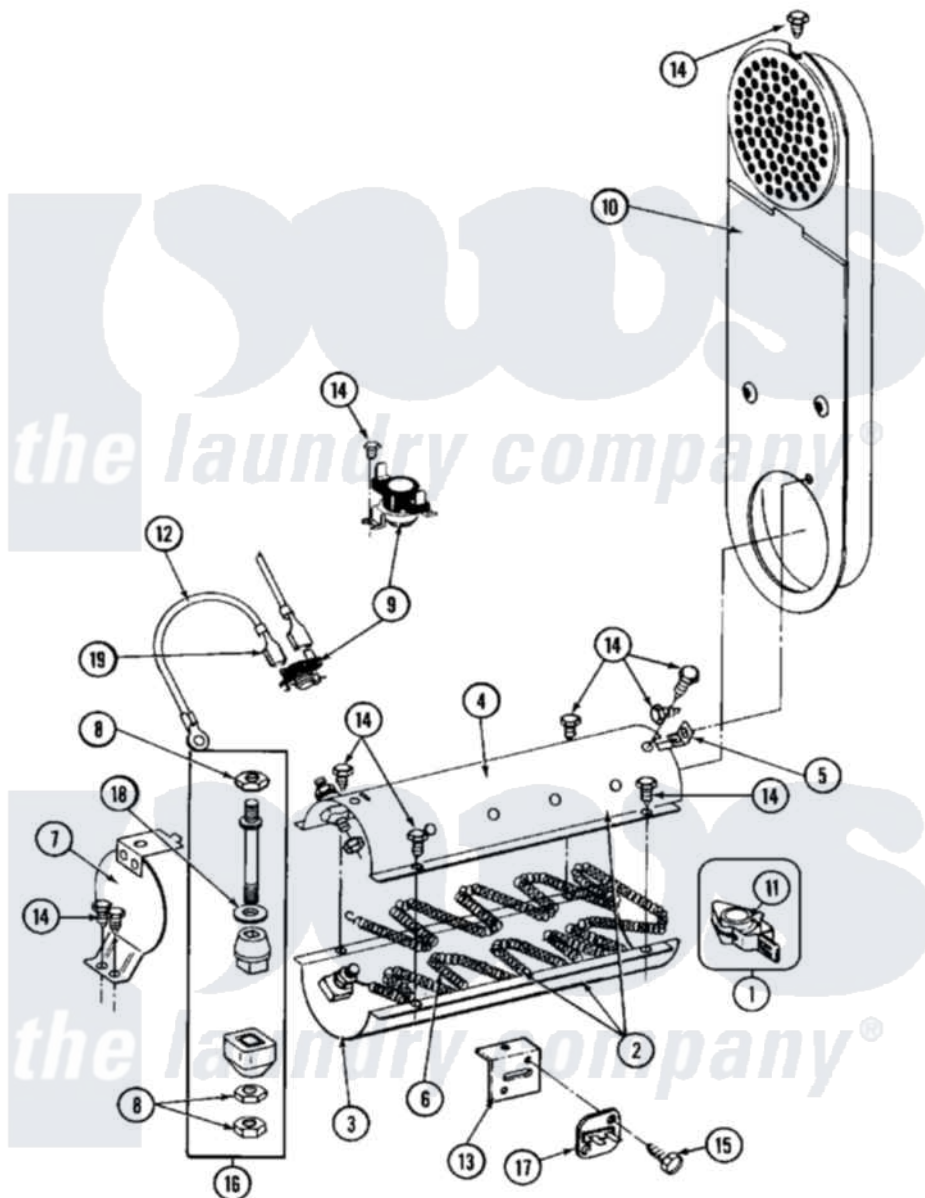

Maytag MDE26CSAGL 07 - HEATER (A3 SERIES)

Maytag Commercial Maytag MDE26CSAGL Dryer Parts Parts Diagram 07 - HEATER (A3 SERIES)
 Click on the part number to view part

Item	Original Part Number	Replaced By	Status	Part Description
001	211294	90767		Screw, 8A X 3/8 HeX Washer Head Tapping
002	NLA		Not Available	INLET DUCT ASSY.
003	314995			Enclosure, Heater
004	315346			Bracket, Thermal Fuse
005	NLA		Not Available	SCREW
006	307473			Fuse, Thermal
007	314998			Insulator, Terminal
008	307186	Y308615		Heater Sub-Assembly
009	314999			Shield, Radiant
010	NLA		Not Available	SCREW
011	303396			Thermostat, Hi-Limit
012	307180	33001400		Heater Assembly