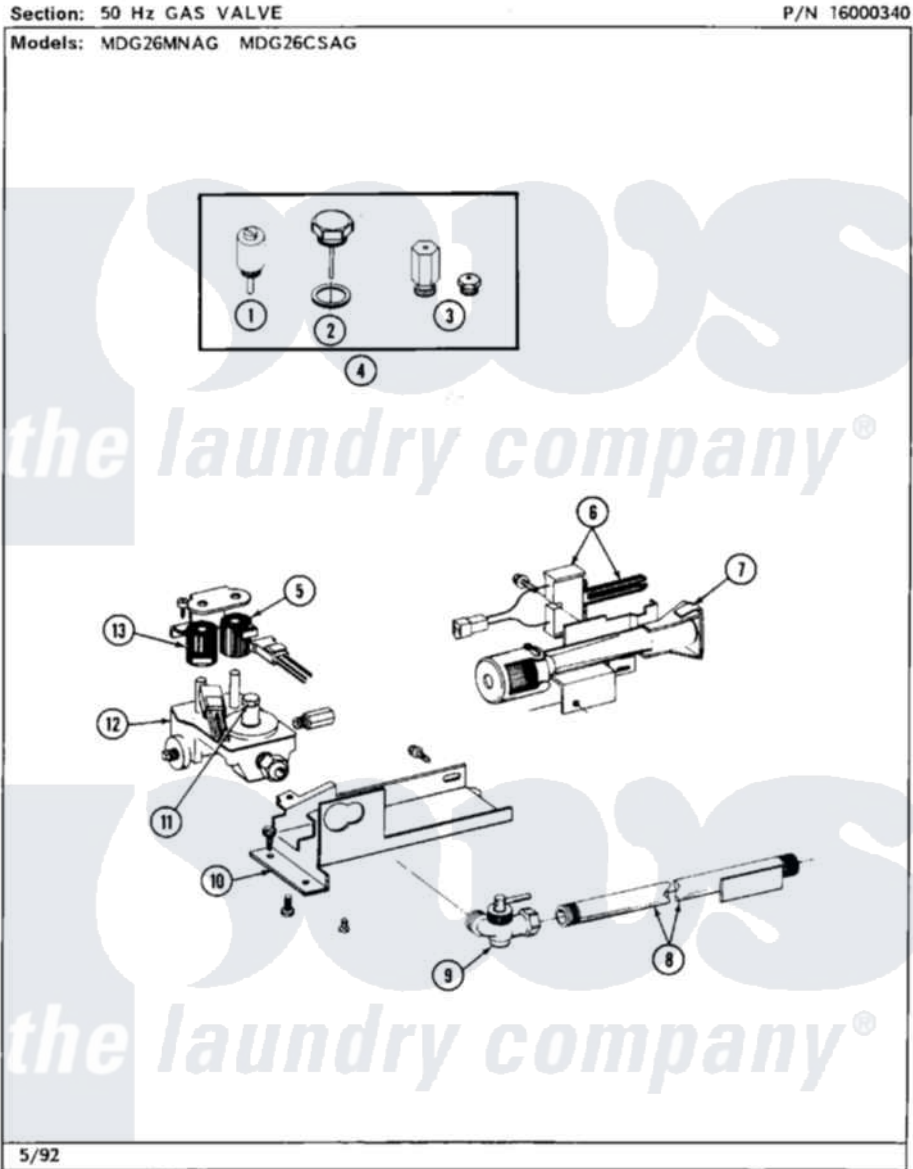

# Maytag MDE26CSAGL 10 - 50 HZ CONVERSION LIST

36

Maytag [Commercial Maytag MDE26CSAGL Dryer Parts](#) Parts Diagram 10 - 50 HZ CONVERSION LIST  
 Click on the part number to view part

| Item | Original Part Number    | Replaced By | Status        | Part Description   |
|------|-------------------------|-------------|---------------|--------------------|
| 001  | Y304656                 |             | Not Available | MOTOR (240V 50HZ)  |
| 002  | <a href="#">305186</a>  |             |               | Pulley, Motor      |
| 003  | NLA                     |             | Not Available | PILOT LAMP         |
| 004  | <a href="#">Y305758</a> |             |               | Timer 240-50       |
| 005  | NLA                     |             | Not Available | MAIN WIRE HARNESS  |
| "    | <a href="#">Y308297</a> |             |               | Wire Harness, Main |
| 006  | <a href="#">Y313950</a> |             |               | Element, Heater    |