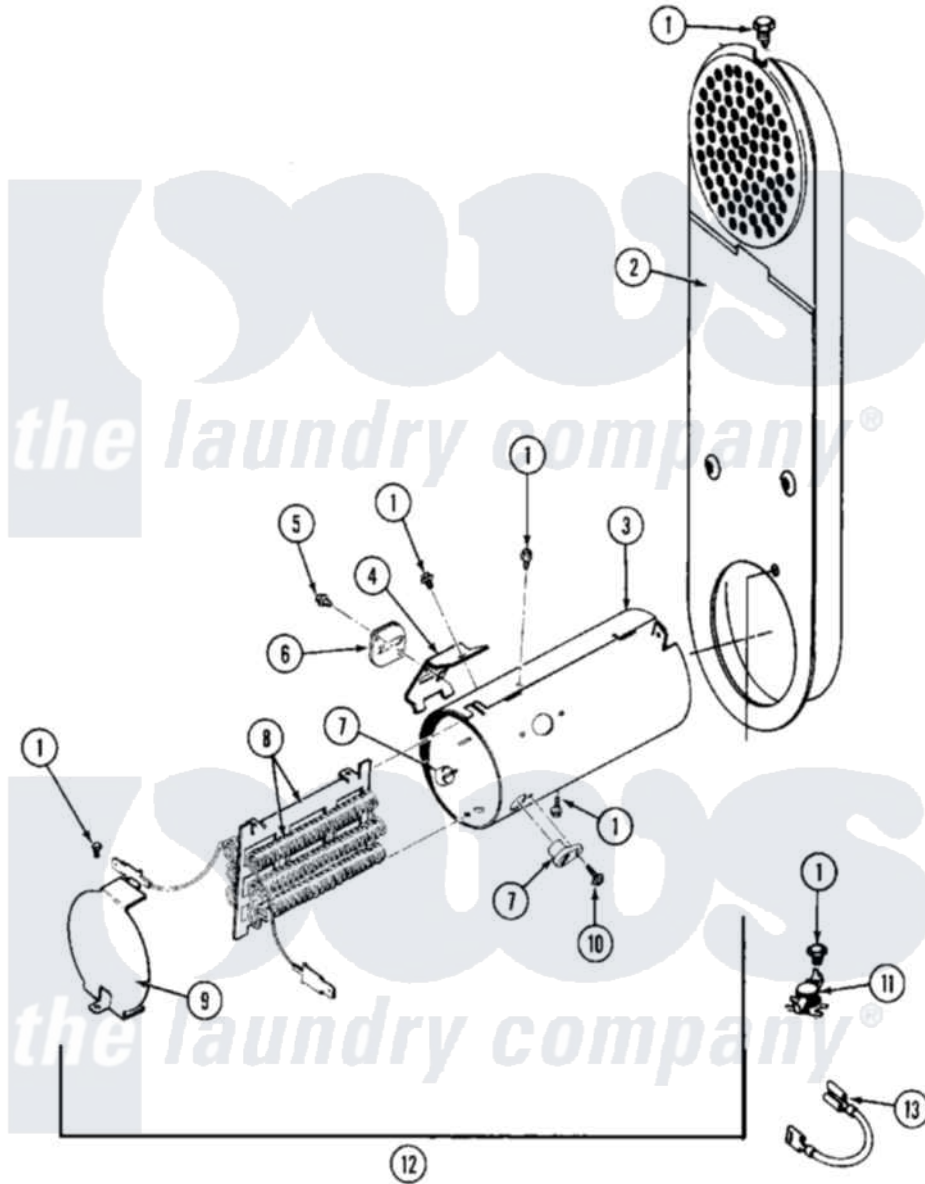

# Maytag MDE26CSAGL 11 - HEATER (A0 SERIES)

Maytag Commercial Maytag MDE26CSAGL Dryer Parts Parts Diagram 11 - HEATER (A0 SERIES)  
 Click on the part number to view part

Item	Original Part Number	Replaced By	Status	Part Description
001	<a href="#">Y303881</a>			Clip And Insulator Assembly
002	307470	<a href="#">Y303778</a>		Heater Assembly Complete
003	<a href="#">Y313576</a>			Heater Chamber, Bottom
004	Y313575		Not Available	HEATER CHAMBER, TOP
005	<a href="#">Y312890</a>			Retainer, Heater Chamber
006	<a href="#">Y313950</a>			Element, Heater
007	304124		Not Available	HEATER SHIELD
008	<a href="#">311484</a>	<a href="#">112432</a>		Nut
009	<a href="#">303396</a>			Thermostat, Hi-Limit
010	NLA		Not Available	INLET DUCT ASSY.
011	<a href="#">Y313270</a>			Insulator For Heater Elemen
012	<a href="#">Y304693</a>			Jumper Wire
013	<a href="#">315046</a>			MOUNTING BRACKET
014	<a href="#">211294</a>	<a href="#">90767</a>		Screw, 8A X 3/8 HeX Washer Head Tapping
015	NLA		Not Available	SCREW
016	<a href="#">Y304596</a>			Terminal Insulator Assembly

017 [307473](#)

Fuse, Thermal

018 [311093](#)

Washer, Terminal Connection

019 [210745](#)

Wire Terminal