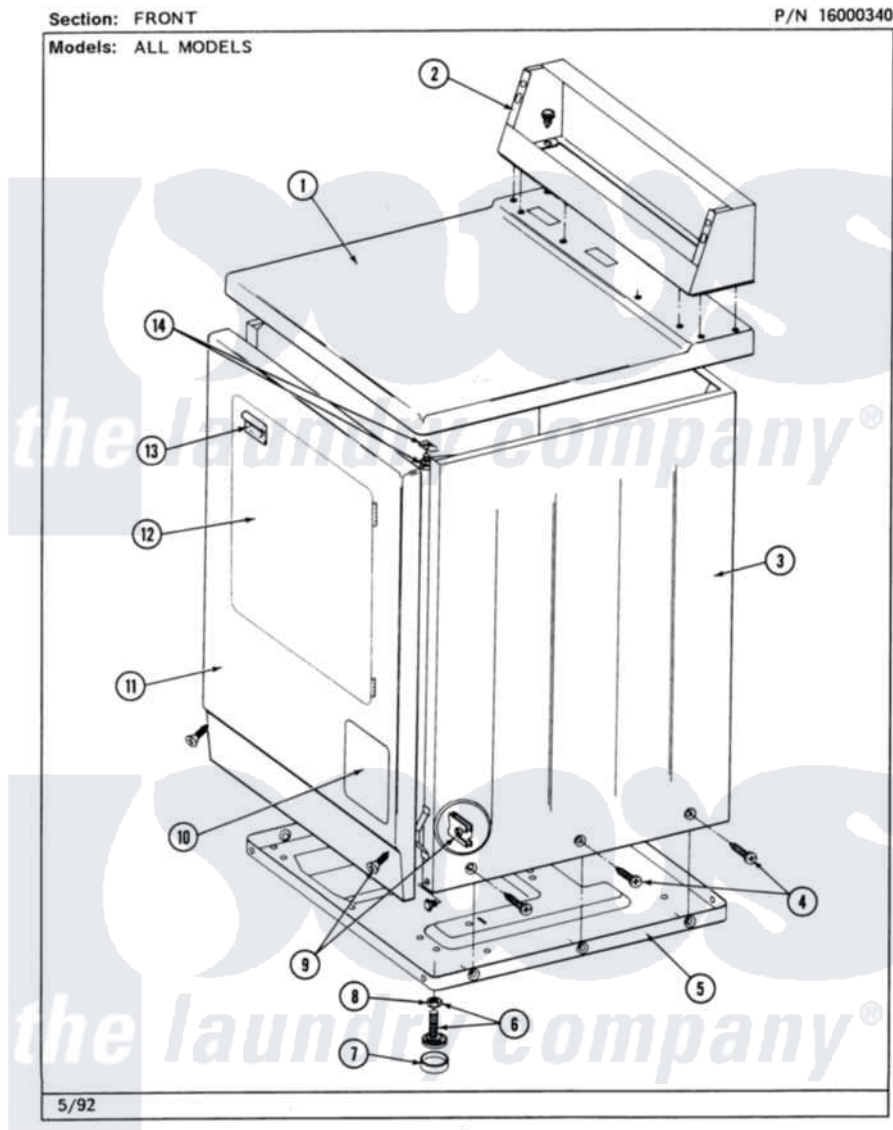

Maytag MDE26CSAGW 01 - FRONT

Maytag [Commercial Maytag MDE26CSAGW Dryer Parts](#) Parts Diagram 01 - FRONT
Click on the part number to view part

Item	Original Part Number	Replaced By	Status	Part Description
001	307104			Top Cover Assembly
"	NLA		Not Available	(ALM)
002	212276	W10116760		Screw
"	NLA		Not Available	CONTROL COVER (WHT)
003	NLA		Not Available	CABINET (WHT)
"	Y310632	1163839		Screw
004	213007			Xfor Cabinet See Cabinet, Back
005	Y303361		Not Available	BASE ASSY. (UPPER & LOWER)
006	Y305086			Adjustable Leg And Nut
007	Y314137			Foot, Rubber
008	Y052740	62739		Nut, Lock
009	204439			Screw And Fstner Assembly
010	302542		Not Available	PART NOT USED. (DG ONLY)
"	302542L		Not Available	PART NOT USED. (DG ONLY)
"	302542M		Not Available	ACCESS DOOR-HARVEST

		Not Available	WHEAT
"	NLA	Not Available	ACCESS DOOR (WHT)
011	NLA	Not Available	PANEL, FRONT (WHT)
012	308061	Not Available	DOOR ASSY. COMPLETE (WHT)
"	NLA	Not Available	(ALM)
013	314946		Handle White
"	314972		Handle Door ALM
"	NLA	Not Available	(H. WHEAT)
014	204445		Screw And Fastener Assembly