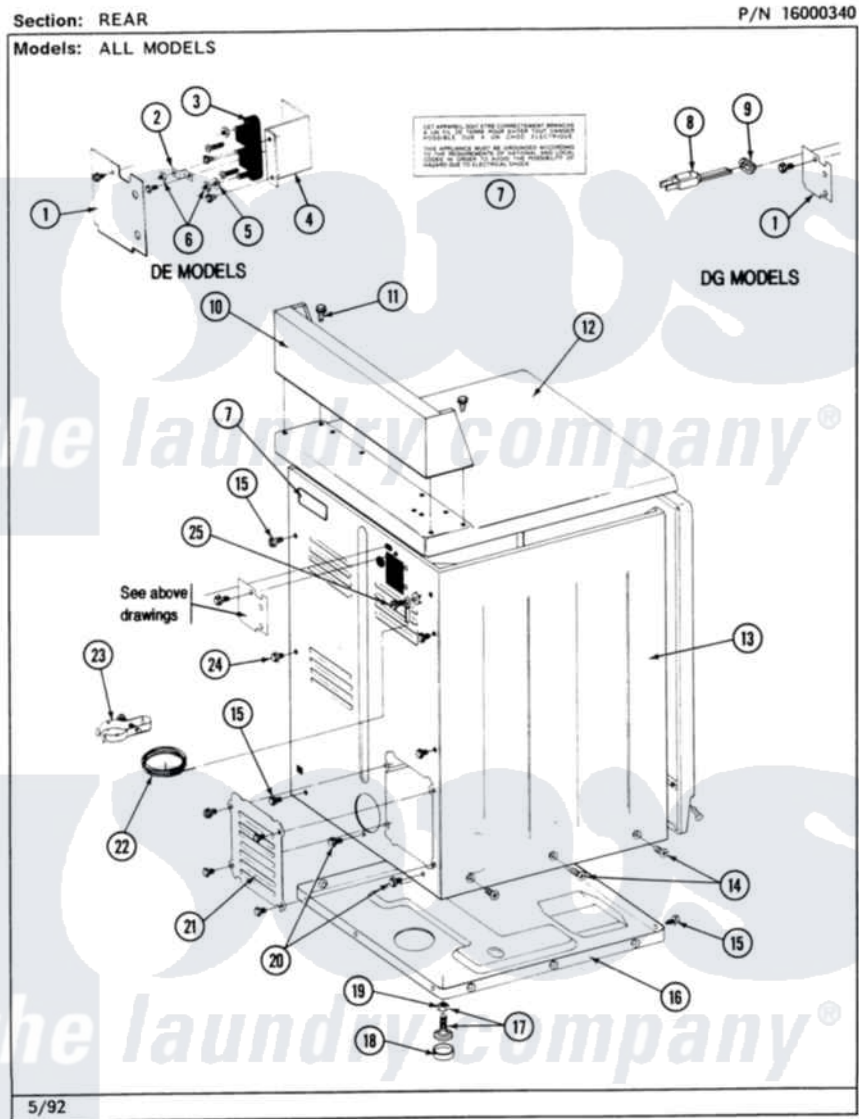

Maytag MDE26CSAGW 02 - REAR

4

Maytag [Commercial Maytag MDE26CSAGW Dryer Parts](#) Parts Diagram 02 - REAR
Click on the part number to view part

Item	Original Part Number	Replaced By	Status	Part Description
001	Y313561			Screw---NA
"	Y312905		Not Available	COVER, TERMINAL
002	Y311423	489483		Screw 10-32 X 1/2
"	Y312184			Strap, Grounding
003	400008			Block, Terminal
"	Y312209	W10001200		Screw
004	Y313561			Screw---NA
"	Y310632	1163839		Screw
"	Y312904			Bracket, Terminal Block
005	Y311270			Washer, Terminal Block
006	311484	112432		Nut
007	214519			LABEL, ELECTRICAL INSTR. PART NOT USED-GAS MODELS ONLY
008	302521		Not Available	CORD, POWER PART NOT USED-GAS MODELS ONLY
"	305168	33002916		Power Cord, Canadian 240V

009	211881		Grommet, Cord Part Not Used- Gas Models Only
010	NLA	Not Available	CONTROL COVER (WHT)
011	212276	W10116760	Screw
012	307105	Not Available	COVER, TOP ASSY. (WHT)
"	NLA	Not Available	(ALM)
013	NLA	Not Available	CABINET (WHT)
014	213007		Xfor Cabinet See Cabinet, Back
015	Y313561		Screw---NA
016	Y303361	Not Available	BASE ASSY. (UPPER & LOWER)
017	Y305086		Adjustable Leg And Nut
018	Y314137		Foot, Rubber
019	Y052740	62739	Nut, Lock
020	Y310632	1163839	Screw
021	211294	90767	Screw, 8A X 3/8 HeX Washer Head Tapping
"	Y312951	Not Available	ACCESS COVER, BACK
"	Y313559		Screw
022	311155		Ground Wire And Clamp
023	301548		Clamp, Ground Wire
"	NLA	Not Available	SCREW
024	Y310632	1163839	Screw
025	NLA	Not Available	SCREW & WASHER ASSY.