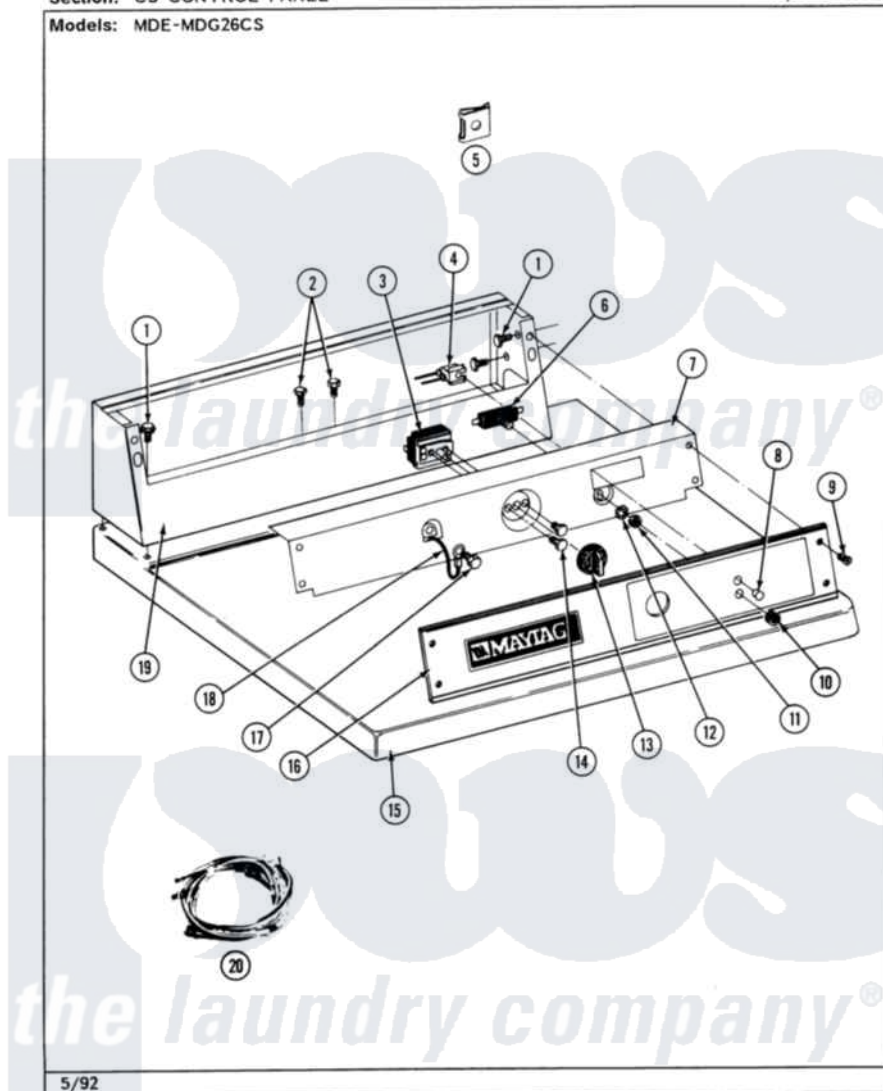

Maytag MDE26CSAGW 03 - CS CONTROL PANEL

Section: CS CONTROL PANEL

P/N 16000340

Models: MDE-MDG26CS

5/92

6

Maytag [Commercial Maytag MDE26CSAGW Dryer Parts](#) Parts Diagram 03 - CS CONTROL PANEL

[Click on the part number to view part](#)

Item	Original Part Number	Replaced By	Status	Part Description
001	212276	W10116760		Screw
002	211294	90767		Screw, 8A X 3/8 HeX Washer Head Tapping
003	307237	W10327105		Switch, Cycle Selection
004	NLA		Not Available	LAMP, INDICATOR
005	215003			Fastener, Panel And Bracket
006	306940	W10149462		Switch, Push-To-Start
007	314912		Not Available	BRACKET, CONTROL PANEL (WHT)
"	NLA		Not Available	(ALM)
008	215564			Lens, Indicator Light
009	212277			Screw, No.8 X 1/2 Inch
010	Y312702			Knurled Nut, Start Switch
011	Y312706	422617		Nut
012	312751			Lockwasher, Start Switch
013	306938			Knob, Selector Switch
014	Y313588	488234		Screw 8-32 X 1/4

015	307105	Not Available	COVER, TOP ASSY. (WHT)
"	NLA	Not Available	(ALM)
016	NLA	Not Available	CONTROL PANEL
017	211252		Screw, Ground Wire
018	205810		Wire, Ground
019	NLA	Not Available	CONTROL COVER (WHT)
020	NLA	Not Available	MAIN WIRE HARNESS
"	Y308297		Wire Harness, Main