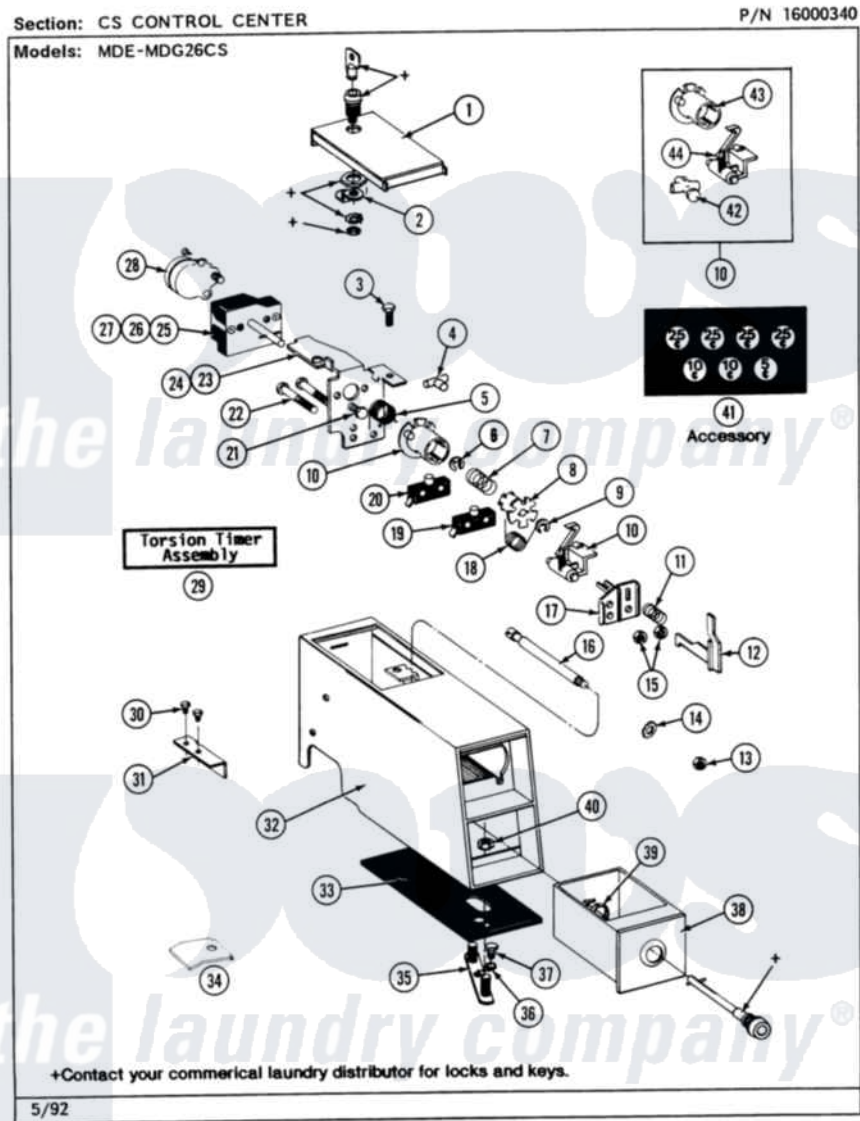

Maytag MDE26CSAGW 04 - CS CONTROL CENTER

Maytag [Commercial Maytag MDE26CSAGW Dryer Parts](#) Parts Diagram 04 - CS CONTROL CENTER
 Click on the part number to view part

Item	Original Part Number	Replaced By	Status	Part Description
001	203188		Not Available	TIMER ACCESS DOOR (WHT)
"	203188L		Not Available	ACCESS DOOR-ALMOND
"	203188M		Not Available	ACCESS DOOR-HARVEST WHEAT
002	213750	W10133266		Cam-Lock
003	211168	W10139210		Screw, 8-18 X 5/16
004	314335			Peg, Tine Adjustment
005	314331			Spring, Torsion Return
006	Y312270			Clip, Spring Retainer
007	211065			Spring, Index Wheel
008	314330		Not Available	DRIVER FOR INDEX WHEEL (NOT INCLUDED W/KIT)
009	211790			Lock Ring For Timer Shaft
010	306104			Actuator Switch Kit
011	NLA		Not Available	HELICAL SPRING ----N
012	314337	33002968		Slider