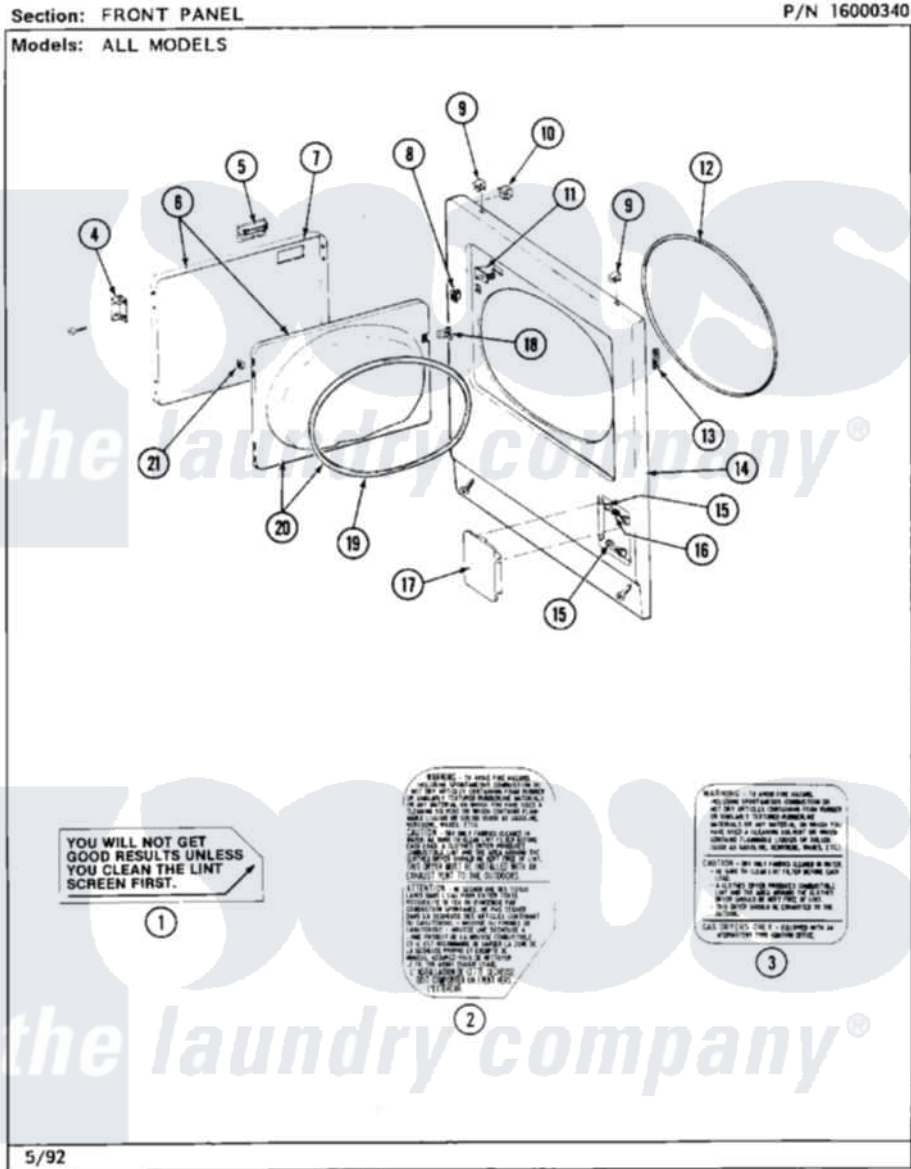

Maytag MDE26CSAGW 05 - FRONT PANEL

24

Maytag [Commercial Maytag MDE26CSAGW Dryer Parts](#) Parts Diagram 05 - FRONT PANEL
Click on the part number to view part

Item	Original Part Number	Replaced By	Status	Part Description
001	Y313340			LABEL, LINT SCREEN INSTRUCTION
002	314941		Not Available	LABEL, INSTRUCTION
003	314942			INSTRUCTION LABEL
"	NLA		Not Available	INSTRUCTION LABEL
004	307099	33001230		Hinge, Door
"	Y314062			Screw, Door Hinge And Panel
005	312960	489355		Screw, 8 X 1/2
"	314946			Handle White
"	314972			Handle Door ALM
"	NLA		Not Available	(H. WHEAT)
006	NLA		Not Available	(ALM)
"	Y307111		Not Available	DOOR ASSY. COMPLETE (WHT)
007	314966			Panel, Outer
"	NLA		Not Available	(ALM)
008	306436			Door Latch Kit--W

009	212982	22001650	Fastener, Spring
010	Y310376		Clip, Door Switch Harness
011	Y305753	W10169313	Switch-Dor
012	314937		Seal, Front Panel
013	Y313907		Fastener, Twin
014	204439		Screw And Fstner Assembly
"	NLA		Not Available
			PANEL, FRONT (WHT)
015	212949	22001866	Screw, Relay
"	312301		Not Available
			BUSHING FOR ACCESS STUD
"	NLA		Not Available
			BUSHING, ACCESS STUD
016	312369		Sleeve, Access Panel Stud Part Not Used
017	302542		Not Available
			PART NOT USED. (DG ONLY)
"	302542L		Not Available
			PART NOT USED. (DG ONLY)
"	302542M		Not Available
			ACCESS DOOR-HARVEST WHEAT
"	NLA		Not Available
			ACCESS DOOR (WHT)
018	314936	33001305	Strike, Door
"	314944	33001305	Strike, Door
019	314935	33001192	Seal, Door
020	307098		Not Available
			DOOR, INNER (W/SEAL)
021	Y313910		Clip, Door Liner To Outer Panel