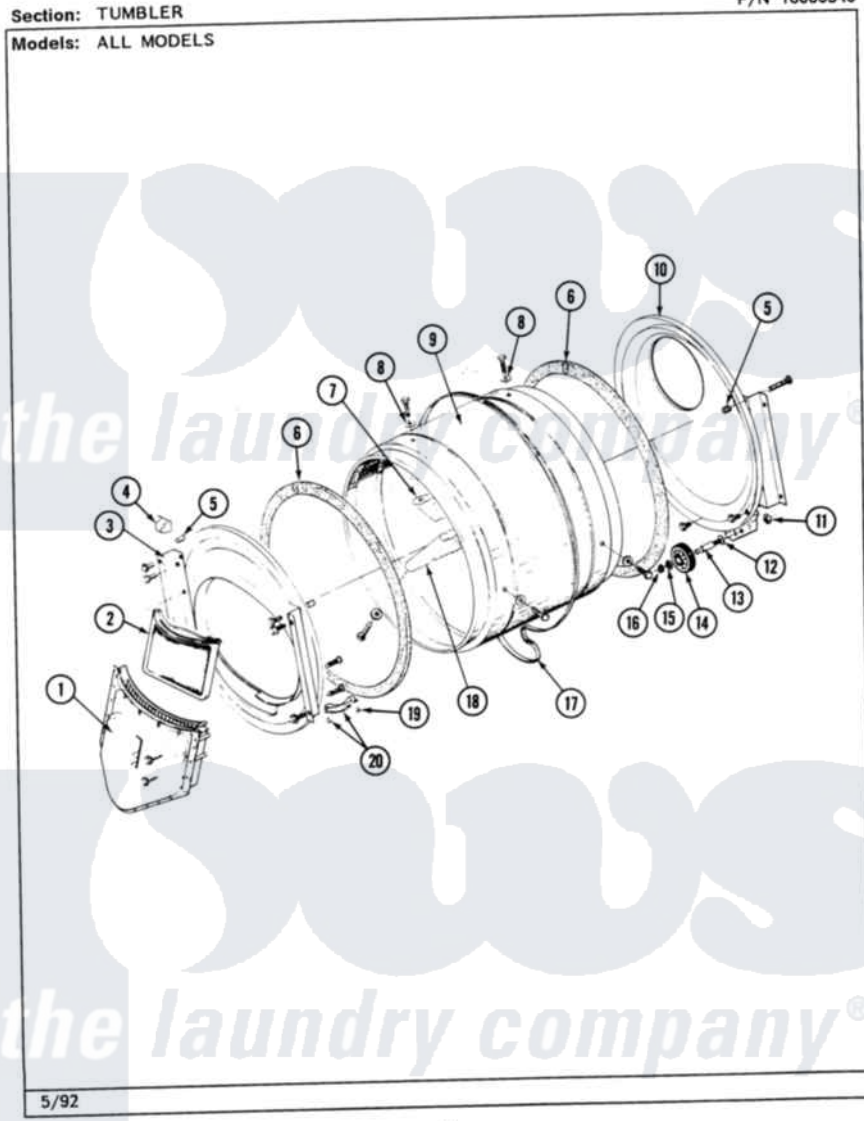

Maytag MDE26CSAGW 06 - TUMBLER

P/N 16000340

26

Maytag [Commercial Maytag MDE26CSAGW Dryer Parts](#) Parts Diagram 06 - TUMBLER
Click on the part number to view part

Item	Original Part Number	Replaced By	Status	Part Description
001	Y307112	33001016		Outlet Duct Assembly
"	Y314110	33002917		Screw, No.10-16
002	307108	33002970		Lint Filte
003	307109	33001179		Front, Tumbler
"	Y313561			Screw---NA
"	NLA		Not Available	SCREW
"	Y310632	1163839		Screw
004	Y310376			Clip, Door Switch Harness
005	NLA		Not Available	COVER, THREAD
006	314820			Seal, Tumbler
007	314803	33001012		Baffle
"	Y310759			Screw, Tumbler Baffles
008	314158			Washer, Baffle To Tumbler
009	306663		Not Available	TUMBLER W/BAFFLES
"	314802		Not Available	TUMBLER W/OUT BAFFLES
010	211294	90767		Screw, 8A X 3/8 HeX Washer Head Tapping

"	Y307114	33001178	Back, Tumbler
"	Y308544	33001178	Back, Tumbler
011	312538	33001443	Nut, Hex
012	Y313347	312535	Washer, Vault Mounting Brk.
013	Y312948	6-3129480	Shaft- Tumbler
014	Y303373	12001541	Drum Roller/Washer Assembly--W
015	312535		Washer, Vault Mounting Brk.
016	410233	9703438	Ring-Retrn
017	Y312959		Poly "V" Belt For Tumbler
018	314804	33001004	Baffle, Tall
"	Y310759		Screw, Tumbler Baffles
019	210720		Rivet, Bearing To Tumbler Fmt
020	306508		Tumbler Bearing Kit ---W