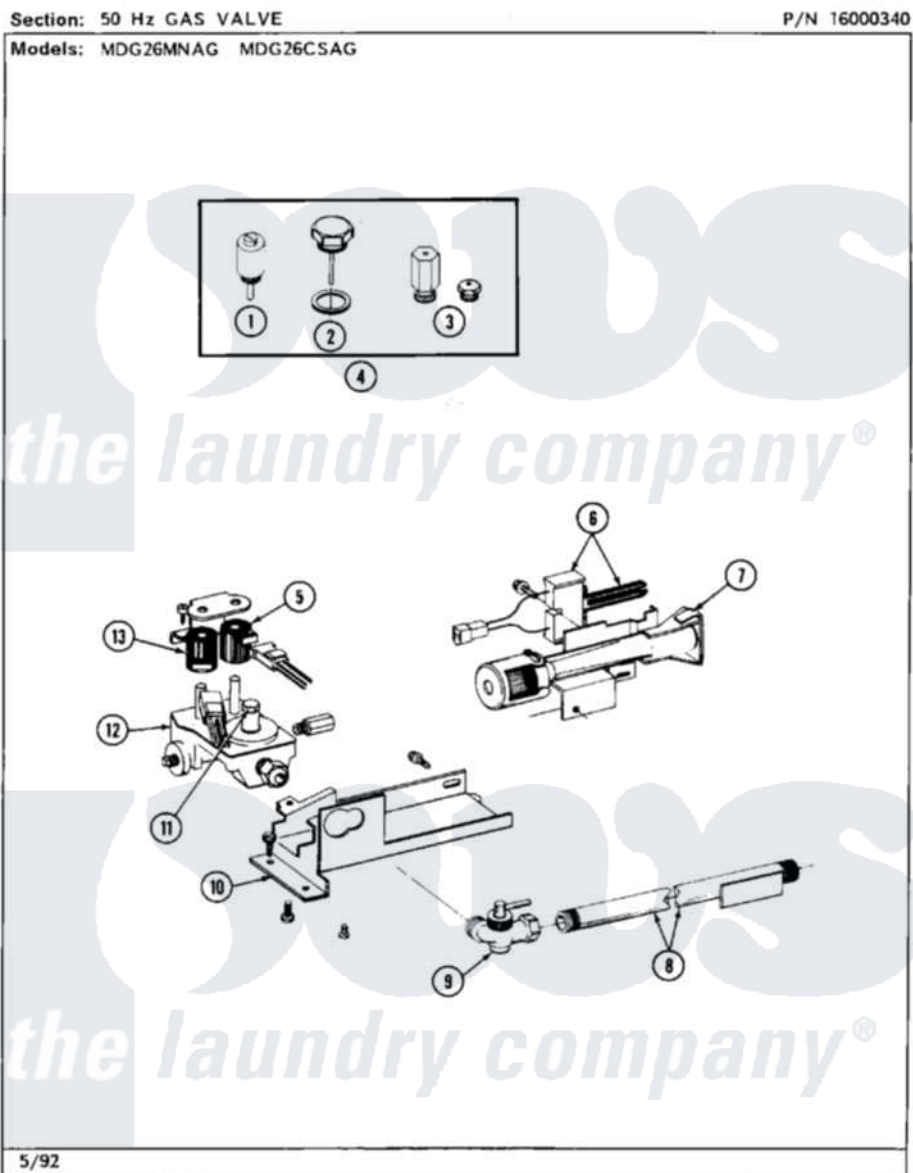

Maytag MDE26CSAGW 10 - 50 HZ CONVERSION LIST

36

Maytag [Commercial Maytag MDE26CSAGW Dryer Parts](#) Parts Diagram 10 - 50 HZ CONVERSION LIST
 Click on the part number to view part

Item	Original Part Number	Replaced By	Status	Part Description
001	Y304656		Not Available	MOTOR (240V 50HZ)
002	305186			Pulley, Motor
003	NLA		Not Available	PILOT LAMP
004	Y305758			Timer 240-50
005	NLA		Not Available	MAIN WIRE HARNESS
"	Y308297			Wire Harness, Main
006	Y313950			Element, Heater