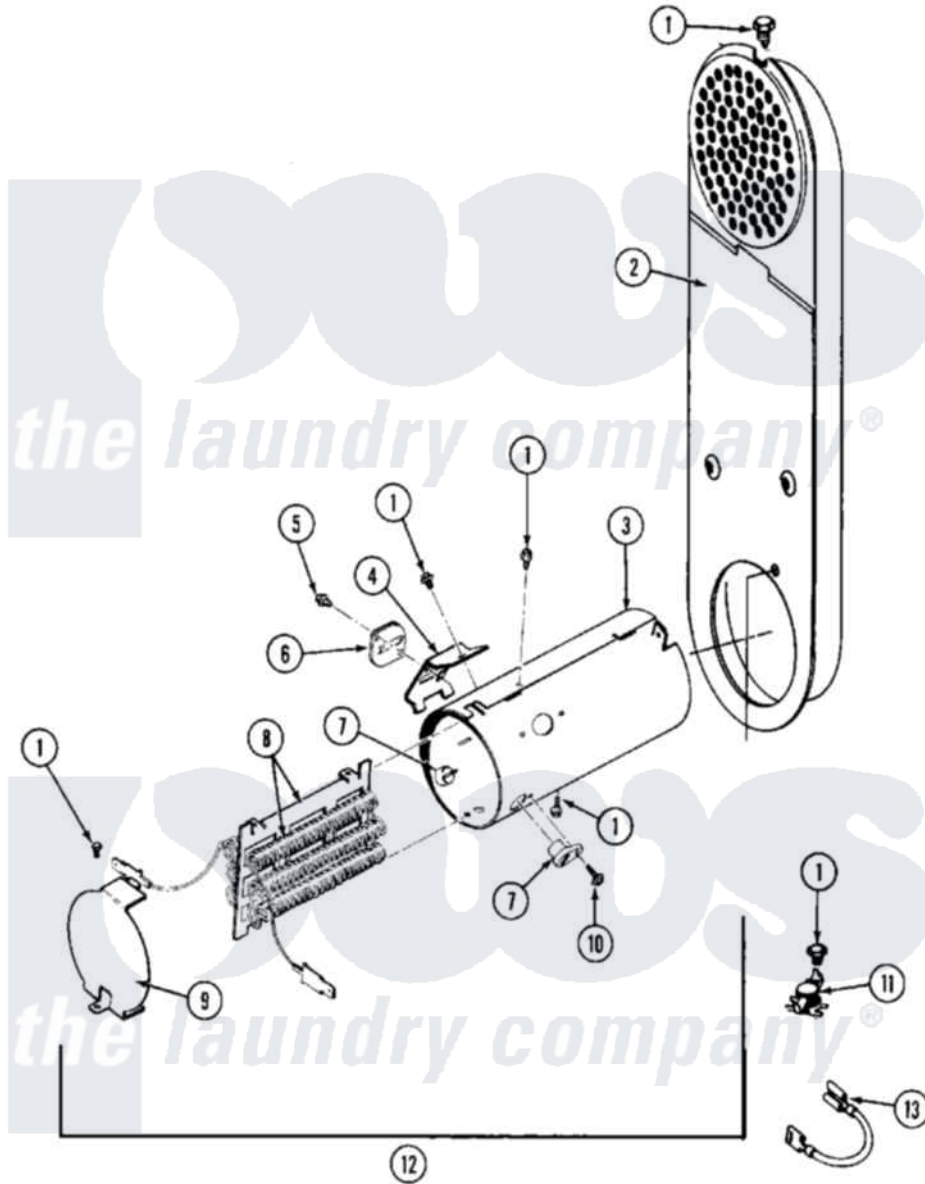

Maytag MDE26CSAGW 11 - HEATER (A0 SERIES)

Maytag Commercial Maytag MDE26CSAGW Dryer Parts Parts Diagram 11 - HEATER (A0 SERIES)
 Click on the part number to view part

Item	Original Part Number	Replaced By	Status	Part Description
001	Y303881			Clip And Insulator Assembly
002	307470	Y303778		Heater Assembly Complete
003	Y313576			Heater Chamber, Bottom
004	Y313575		Not Available	HEATER CHAMBER, TOP
005	Y312890			Retainer, Heater Chamber
006	Y313950			Element, Heater
007	304124		Not Available	HEATER SHIELD
008	311484	112432		Nut
009	303396			Thermostat, Hi-Limit
010	NLA		Not Available	INLET DUCT ASSY.
011	Y313270			Insulator For Heater Elemen
012	Y304693			Jumper Wire
013	315046			MOUNTING BRACKET
014	211294	90767		Screw, 8A X 3/8 HeX Washer Head Tapping
015	NLA		Not Available	SCREW
016	Y304596			Terminal Insulator Assembly

017 [307473](#)

Fuse, Thermal

018 [311093](#)

Washer, Terminal Connection

019 [210745](#)

Wire Terminal