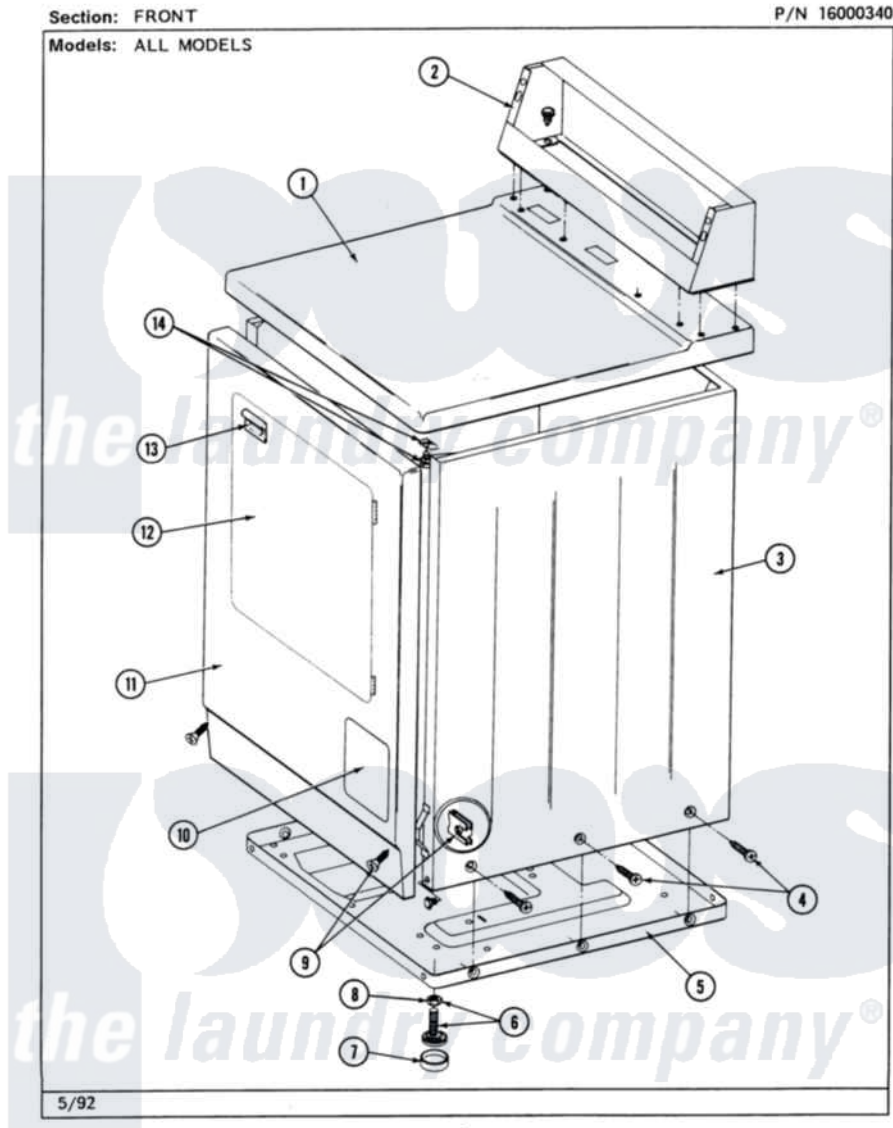

Maytag MDE26CTACG 01 - FRONT

2

Maytag Commercial Maytag MDE26CTACG Dryer Parts Parts Diagram 01 - FRONT
Click on the part number to view part

Item	Original Part Number	Replaced By	Status	Part Description
001	307104			Top Cover Assembly
"	NLA		Not Available	(ALM)
002	212276	W10116760		Screw
"	NLA		Not Available	CONTROL COVER (WHT)
003	NLA		Not Available	CABINET (WHT)
"	Y310632	1163839		Screw
004	213007			Xfor Cabinet See Cabinet, Back
005	Y303361		Not Available	BASE ASSY. (UPPER & LOWER)
006	Y305086			Adjustable Leg And Nut
007	Y314137			Foot, Rubber
008	Y052740	62739		Nut, Lock
009	204439			Screw And Fstner Assembly
010	302542		Not Available	PART NOT USED. (DG ONLY)
"	302542L		Not Available	PART NOT USED. (DG ONLY)
"	302542M		Not Available	ACCESS DOOR-HARVEST

		Not Available	WHEAT
"	NLA	Not Available	DOOR, ACCESS (WHT)
011	NLA	Not Available	PANEL, FRONT ASSY. (WHT)
012	308061	Not Available	DOOR ASSY. COMPLETE (WHT)
"	NLA	Not Available	(ALM)
013	314946		Handle White
"	314972		Handle Door ALM
"	NLA	Not Available	(H. WHEAT)
014	204445		Screw And Fastener Assembly