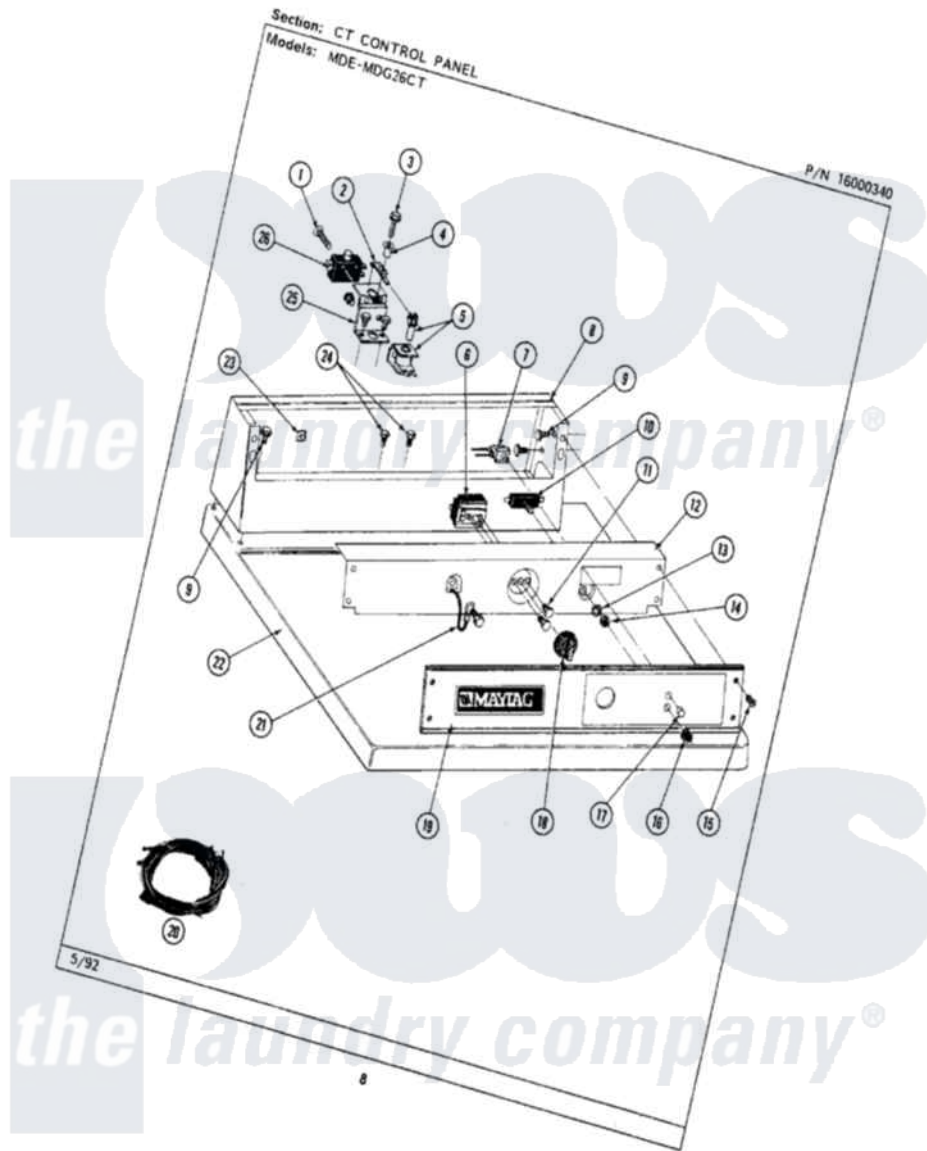

Maytag MDE26CTACG 03 - CT CONTROL PANEL

Maytag [Commercial Maytag MDE26CTACG Dryer Parts](#) Parts Diagram 03 - CT CONTROL PANEL
 Click on the part number to view part

Item	Original Part Number	Replaced By	Status	Part Description
001	212950	M0227520		Screw-Tc No.6-32 X 13/16", Preform SwiTch
002	NLA		Not Available	SPRING LEVER, RELAY
003	212949	22001866		Screw, Relay
004	NLA		Not Available	SPACER, ADVANCE RELAY
005	212951			Screw, No.6-32 X 1/4 Inch
"	305393			Solenoid For Relay Assembly
006	307237	W10327105		Switch, Cycle Selection
007	NLA		Not Available	PILOT LIGHT
008	NLA		Not Available	CONTROL COVER (WHT)
009	212276	W10116760		Screw
010	306941	W10149462		Switch, Push-To-Start
011	Y313588	488234		Screw 8-32 X 1/4
012	314912		Not Available	BRACKET, CONTROL PANEL (WHT)
"	NLA		Not Available	(ALM)
013	312751			Lockwasher, Start Switch

014	Y312706	422617	Nut
015	212277		Screw, No.8 X 1/2 Inch
016	Y312702		Knurled Nut, Start Switch
017	215564		Lens, Indicator Light
018	306938		Knob, Selector Switch
019	NLA	Not Available	CONTROL PANEL
020	NLA	Not Available	WIRE HARNESS
021	205810		Wire, Ground
"	211252		Screw, Ground Wire
022	307105	Not Available	COVER, TOP ASSY. (WHT)
"	NLA	Not Available	(ALM)
023	215003		Fastener, Panel And Bracket
024	211294	90767	Screw, 8A X 3/8 HeX Washer Head Tapping
025	211294	90767	Screw, 8A X 3/8 HeX Washer Head Tapping
"	NLA	Not Available	RELAY BRACKET
026	Y303787	Not Available	SWITCH FOR RELAY