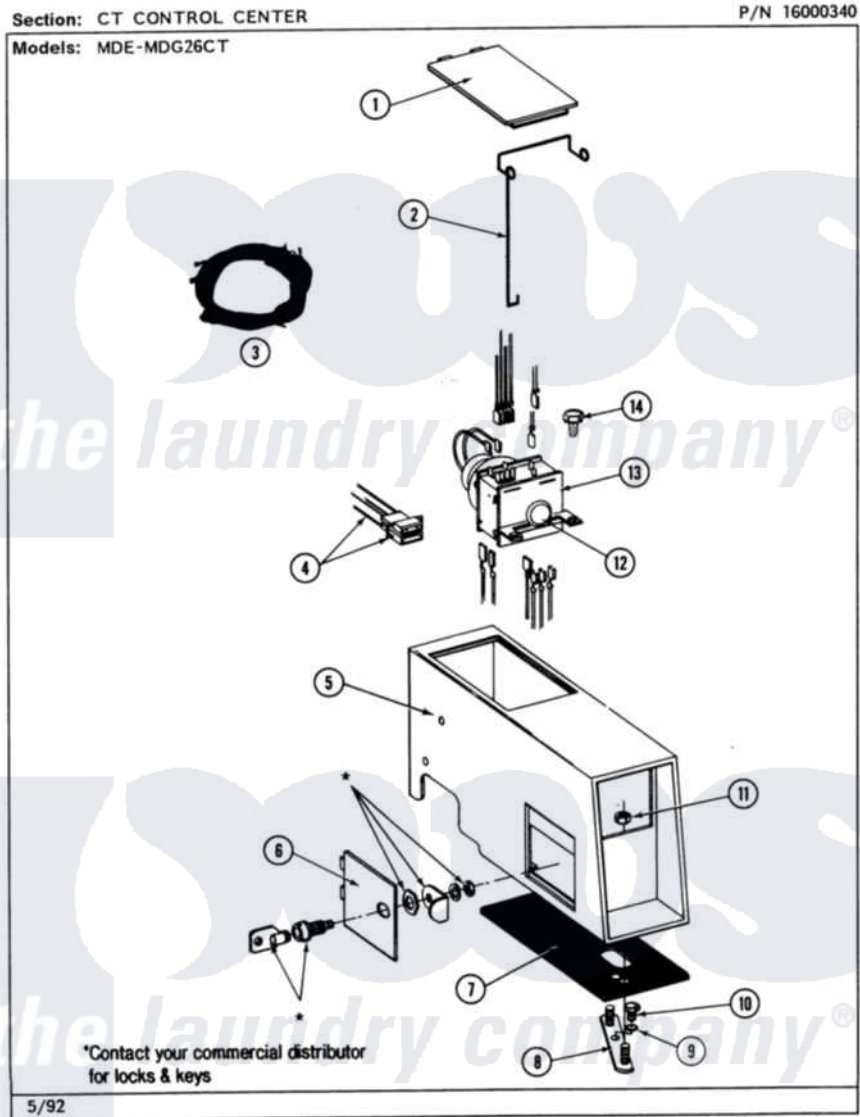

Maytag MDE26CTACG 04 - CT CONTROL CENTER

Maytag [Commercial Maytag MDE26CTACG Dryer Parts](#) Parts Diagram 04 - CT CONTROL CENTER
Click on the part number to view part

Item	Original Part Number	Replaced By	Status	Part Description
001	NLA		Not Available	ACCESS DOOR (WHT)
002	214878			Latch For Access Door
003	NLA		Not Available	WIRE HARNESS
004	NLA		Not Available	HARNESS, TICKET CONTROL
005	NLA		Not Available	OUTER CASE (WHT)
006	NLA		Not Available	ACCESS DOOR (WHT)
007	214660			Gasket, Control Center
008	NLA		Not Available	MTG. STRAP---NA
009	910309			Washer, Mounting Strap
010	211294	90767		Screw, 8A X 3/8 HeX Washer Head Tapping
011	Y052740	62739		Nut, Lock
012	213089			Knob For Timer
"	Y312300			Groov-Pin
013	305867		Not Available	(45 MINS. FOR 303799 & 307142)

"	305868	Not Available	No.303799 & 307141 (37 1/2 MINS)
"	307142		Timer With Knob And Pin
"	NLA	Not Available	TIMER MOTOR
014	212276	W10116760	Screw