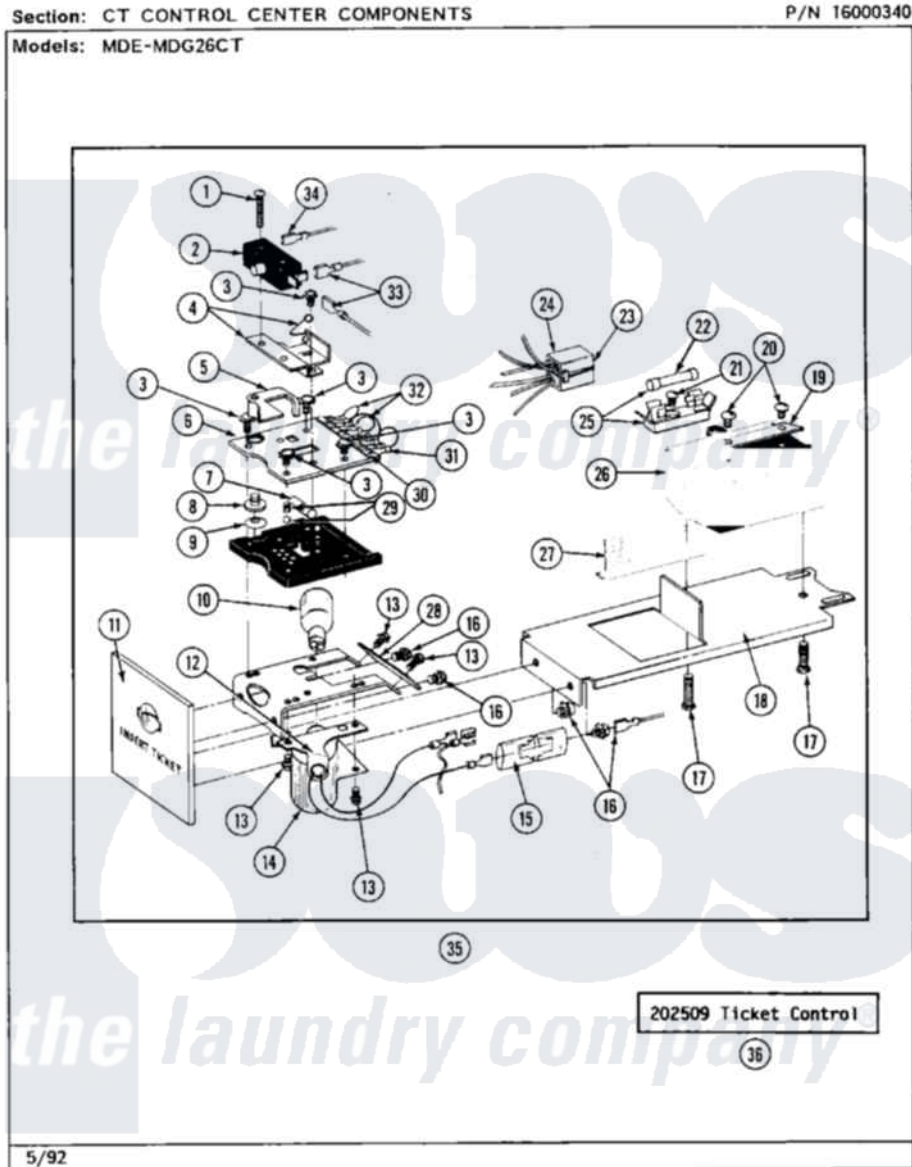

Maytag MDE26CTACG 05 - CT CONTROL CENTER COMPONENTS

22

Maytag [Commercial Maytag MDE26CTACG Dryer Parts](#) Parts Diagram 05 - CT CONTROL CENTER COMPONENTS
 Click on the part number to view part

Item	Original Part Number	Replaced By	Status	Part Description
001	NLA		Not Available	SCREW
002	204882		Not Available	SWITCH FOR TICKET CONTROL
003	NLA		Not Available	SEMS SCREW (No.4-40 X 1/2 INC)
004	204881			Cam Plate Assembly
005	214218			Lever, Switch
006	212452			Board, Circuit
007	214275			Roller For Cam
008	214220			Adjustment Thumb Wheel
009	NLA		Not Available	SPRING WASHER
010	202479	A3167501		Lamp Oven, Int.
011	NLA		Not Available	FRONT PLATE, TICKET CONTROL
012	NLA		Not Available	LAMP SOCKET W/BACKET
013	NLA		Not Available	SCREW, SHIELD TO CONTROL
014	212533			SHIELD FOR HEAT LAMP

015	Y201110		Not Available	CONNECTOR, WIRE (INDIC. LIGHT)
016	212519	488234		Screw 8-32 X 1/4
017	211294	90767		Screw, 8A X 3/8 HeX Washer Head Tapping
018	NLA		Not Available	BRACKET, TICKET ASSEMBLY
019	311612		Not Available	COVER, CIRCUIT BOARD TERMINALS
020	311613	Y311711		Screw, Fuse Block
021	NLA		Not Available	SCREW (No.6 X 1/4 INCH)
022	202713	22001555		Fuse
023	213074			Pin Receptacle For Plug
"	NLA		Not Available	PIN, PLUG
024	NLA		Not Available	HARNESS, TICKET CONTROL
025	NLA		Not Available	FUSE BLOCK W/FUSE
026	202477	22003292		Control As
027	NLA		Not Available	SHIELD
028	NLA		Not Available	TICKET DEFLECTOR
029	203140			Contact Ball Kit
030	NLA		Not Available	OVERLAY, CIRCUIT BOARD
031	Y311550		Not Available	SPADE (MINIATURE)
032	NLA		Not Available	JUMPER WIRE (BLACK)
033	NLA		Not Available	SPADE CONNECTOR
034	211737	248562		Terminal
035	NLA		Not Available	TICKET RECEIVER ASSEMBLY
036	202509			Ticket Control Assembly