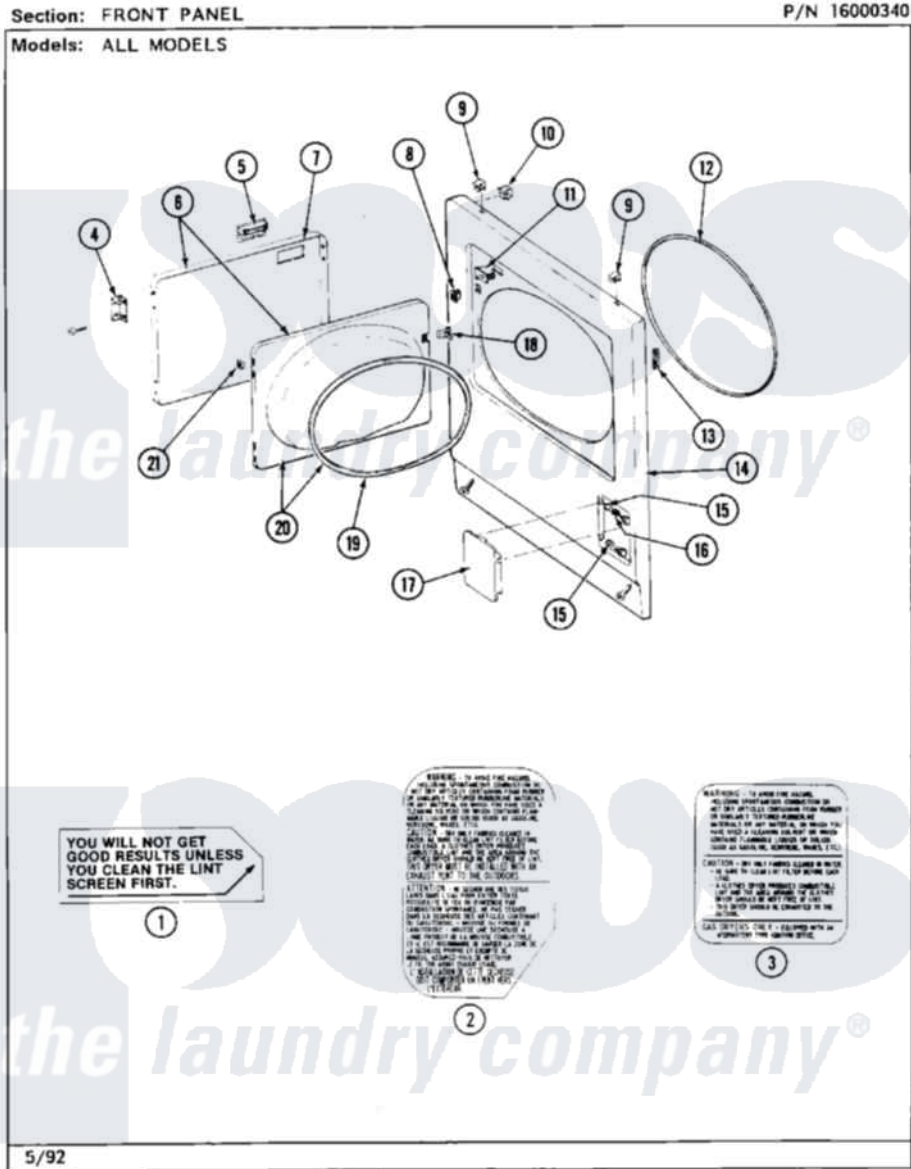

# Maytag MDE26CTACG 06 - FRONT PANEL

24

Maytag [Commercial Maytag MDE26CTACG Dryer Parts](#) Parts Diagram 06 - FRONT PANEL  
Click on the part number to view part

Item	Original Part Number	Replaced By	Status	Part Description
001	<a href="#">Y313340</a>			LABEL, LINT SCREEN INSTRUCTION
002	314941		Not Available	LABEL, INSTRUCTION
003	<a href="#">314942</a>			INSTRUCTION LABEL
"	NLA		Not Available	INSTRUCTION LABEL
004	307099	<a href="#">33001230</a>		Hinge, Door
"	<a href="#">Y314062</a>			Screw, Door Hinge And Panel
005	312960	<a href="#">489355</a>		Screw, 8 X 1/2
"	<a href="#">314946</a>			Handle White
"	<a href="#">314972</a>			Handle Door ALM
"	NLA		Not Available	(H. WHEAT)
006	NLA		Not Available	(ALM)
"	Y307111		Not Available	DOOR ASSY. COMPLETE (WHT)
007	<a href="#">314966</a>			Panel, Outer
"	NLA		Not Available	(ALM)
008	<a href="#">306436</a>			Door Latch Kit--W

009	212982	<a href="#">22001650</a>	Fastener, Spring
010	<a href="#">Y310376</a>		Clip, Door Switch Harness
011	Y305754	<a href="#">W10169313</a>	Switch-Dor
012	<a href="#">314937</a>		Seal, Front Panel
013	<a href="#">Y313907</a>		Fastener, Twin
014	<a href="#">204439</a>		Screw And Fstner Assembly
"	NLA		Not Available
			PANEL, FRONT (WHT)
015	212949	<a href="#">22001866</a>	Screw, Relay
"	312301		Not Available
			BUSHING FOR ACCESS STUD
"	NLA		Not Available
			BUSHING, ACCESS STUD
016	<a href="#">312369</a>		Sleeve, Access Panel Stud Part Not Used
017	302542		Not Available
			PART NOT USED. (DG ONLY)
"	302542L		Not Available
			PART NOT USED. (DG ONLY)
"	302542M		Not Available
			ACCESS DOOR-HARVEST WHEAT
"	NLA		Not Available
			ACCESS DOOR (WHT)
018	314936	<a href="#">33001305</a>	Strike, Door
"	314944	<a href="#">33001305</a>	Strike, Door
019	314935	<a href="#">33001192</a>	Seal, Door
020	307098		Not Available
			DOOR, INNER (W/SEAL)
021	<a href="#">Y313910</a>		Clip, Door Liner To Outer Panel