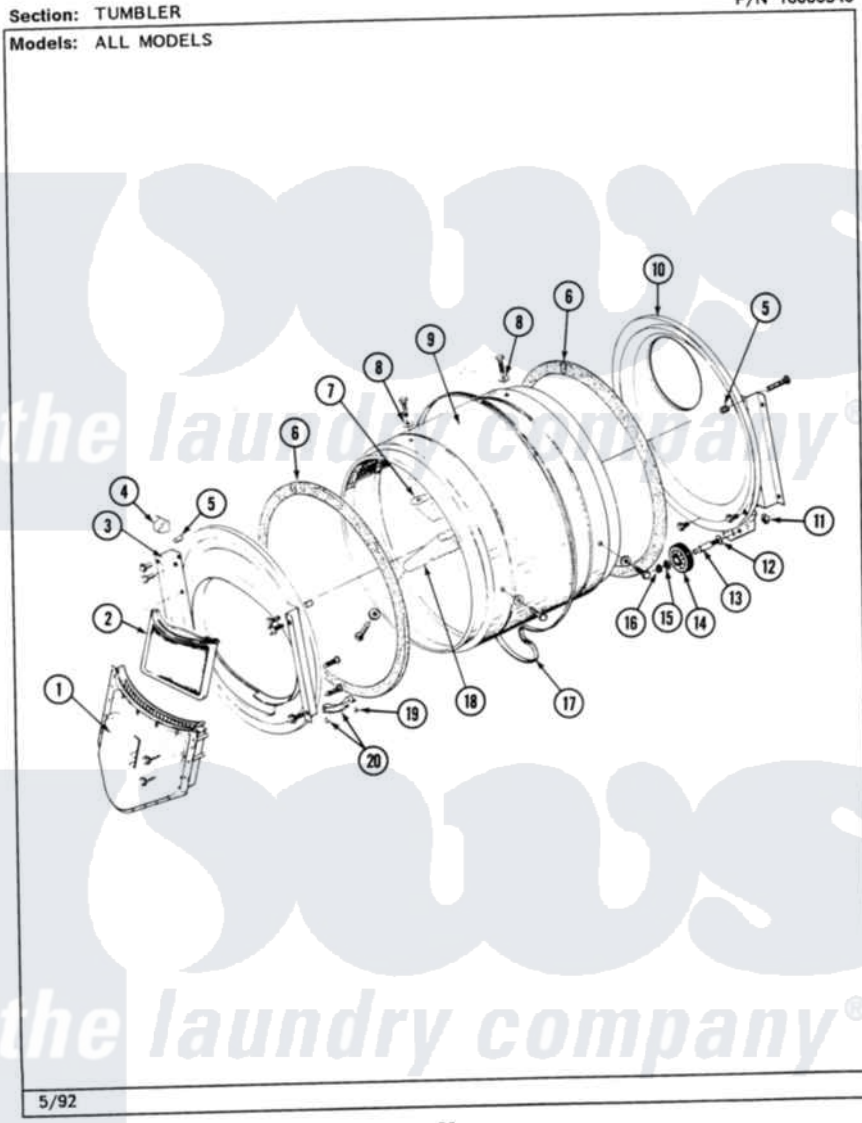

Maytag MDE26CTACG 07 - TUMBLER

P/N 16000340

26

Maytag [Commercial Maytag MDE26CTACG Dryer Parts](#) Parts Diagram 07 - TUMBLER
Click on the part number to view part

Item	Original Part Number	Replaced By	Status	Part Description
001	Y307112	33001016		Outlet Duct Assembly
"	Y314110	33002917		Screw, No.10-16
002	307108	33002970		Lint Filte
003	307109	33001179		Front, Tumbler
"	Y313561			Screw---NA
"	NLA		Not Available	SCREW
"	Y310632	1163839		Screw
004	Y310376			Clip, Door Switch Harness
005	NLA		Not Available	COVER, THREAD
006	314820			Seal, Tumbler
007	314803	33001012		Baffle
"	Y310759			Screw, Tumbler Baffles
008	314158			Washer, Baffle To Tumbler
009	306663		Not Available	TUMBLER W/BAFFLES
"	314802		Not Available	TUMBLER W/OUT BAFFLES
010	211294	90767		Screw, 8A X 3/8 HeX Washer Head Tapping

"	Y307114	33001178	Back, Tumbler
"	Y308544	33001178	Back, Tumbler
011	312538	33001443	Nut, Hex
012	Y313347	312535	Washer, Vault Mounting Brk.
013	Y312948	6-3129480	Shaft- Tumbler
014	Y303373	12001541	Drum Roller/Washer Assembly--W
015	312535		Washer, Vault Mounting Brk.
016	410233	9703438	Ring-Retrn
017	Y312959		Poly "V" Belt For Tumbler
018	314804	33001004	Baffle, Tall
"	Y310759		Screw, Tumbler Baffles
019	210720		Rivet, Bearing To Tumbler Fmt
020	306508		Tumbler Bearing Kit ---W