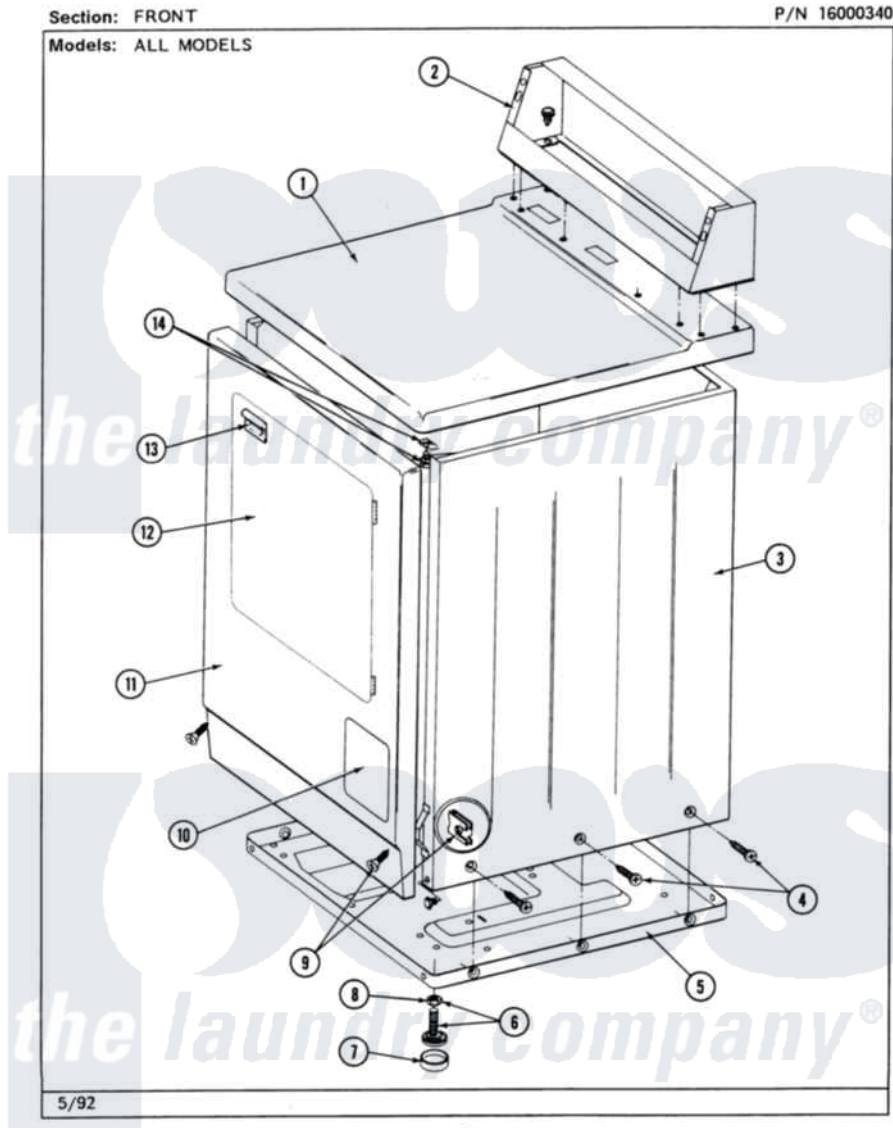

# Maytag MDE26CTACL 01 - FRONT

2

Maytag [Commercial Maytag MDE26CTACL Dryer Parts](#) Parts Diagram 01 - FRONT  
Click on the part number to view part

Item	Original Part Number	Replaced By	Status	Part Description
001	<a href="#">307104</a>			Top Cover Assembly
"	NLA		Not Available	(ALM)
002	212276	<a href="#">W10116760</a>		Screw
"	NLA		Not Available	CONTROL COVER (WHT)
003	NLA		Not Available	CABINET (WHT)
"	Y310632	<a href="#">1163839</a>		Screw
004	<a href="#">213007</a>			Xfor Cabinet See Cabinet, Back
005	Y303361		Not Available	BASE ASSY. (UPPER & LOWER)
006	<a href="#">Y305086</a>			Adjustable Leg And Nut
007	<a href="#">Y314137</a>			Foot, Rubber
008	<a href="#">Y052740</a>	<a href="#">62739</a>		Nut, Lock
009	<a href="#">204439</a>			Screw And Fstner Assembly
010	302542		Not Available	PART NOT USED. (DG ONLY)
"	302542L		Not Available	PART NOT USED. (DG ONLY)
"	302542M		Not Available	ACCESS DOOR-HARVEST

		Not Available	WHEAT
"	NLA	Not Available	DOOR, ACCESS (WHT)
011	NLA	Not Available	PANEL, FRONT ASSY. (WHT)
012	308061	Not Available	DOOR ASSY. COMPLETE (WHT)
"	NLA	Not Available	(ALM)
013	<a href="#">314946</a>		Handle White
"	<a href="#">314972</a>		Handle Door ALM
"	NLA	Not Available	(H. WHEAT)
014	<a href="#">204445</a>		Screw And Fastener Assembly